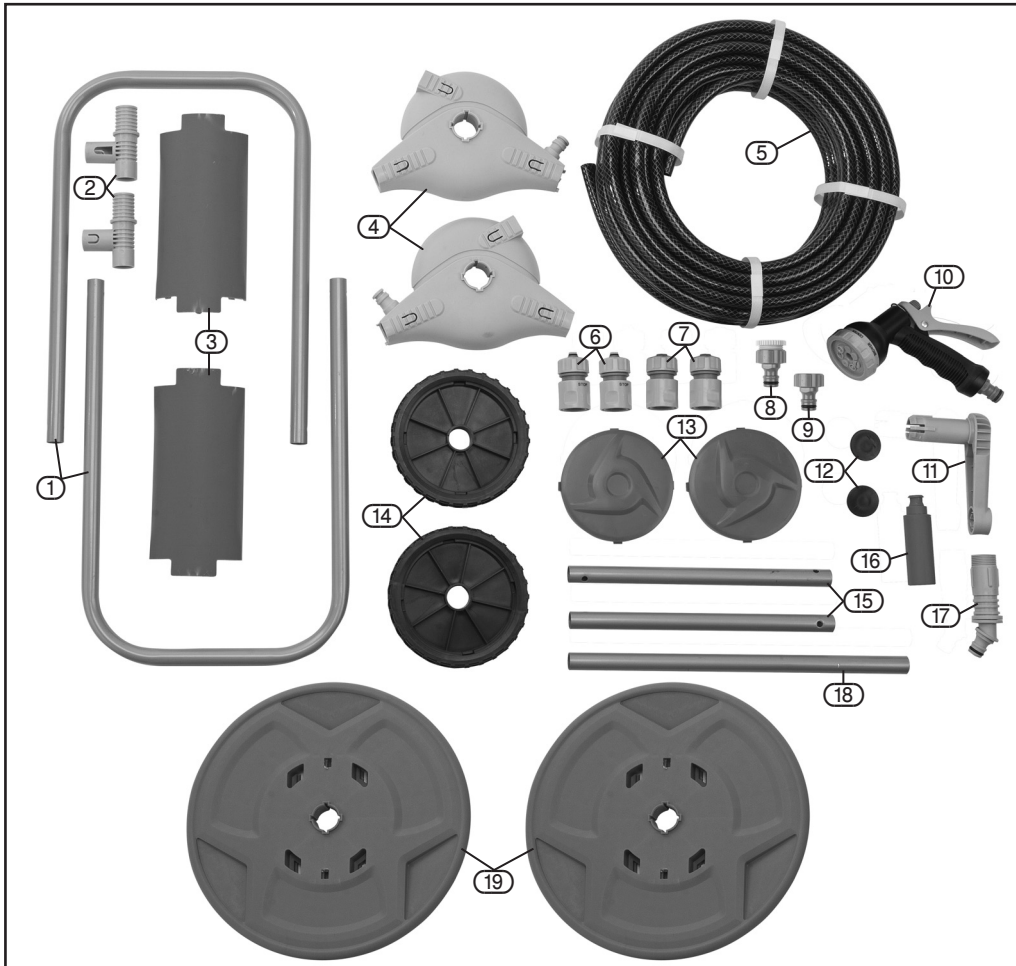

HOSE REEL CART KIT

01024 - GHTS ASSEMBLY INSTRUCTION SHEET

- | | | |
|------------------------------|----------------------------|------------------------|
| ① U- post. | ⑧ Tap connector + adaptor. | ⑮ Wheel axle supports. |
| ② Axle brackets. | ⑨ Tap connector. | ⑯ Handle. |
| ③ Hose reel centres. | ⑩ Spray gun. | ⑰ Internal hose pivot. |
| ④ Side mouldings. | ⑪ Handle pivot. | ⑱ Wheel axle. |
| ⑤ Hose. | ⑫ Wheel caps. | ⑲ Hose reel sides. |
| ⑥ Hose connectors with stop. | ⑬ Wheel hubs. | |
| ⑦ Hose connectors. | ⑭ Wheels. | |

HOSE REEL CART KIT

01024 - GHTS ASSEMBLY INSTRUCTION SHEET