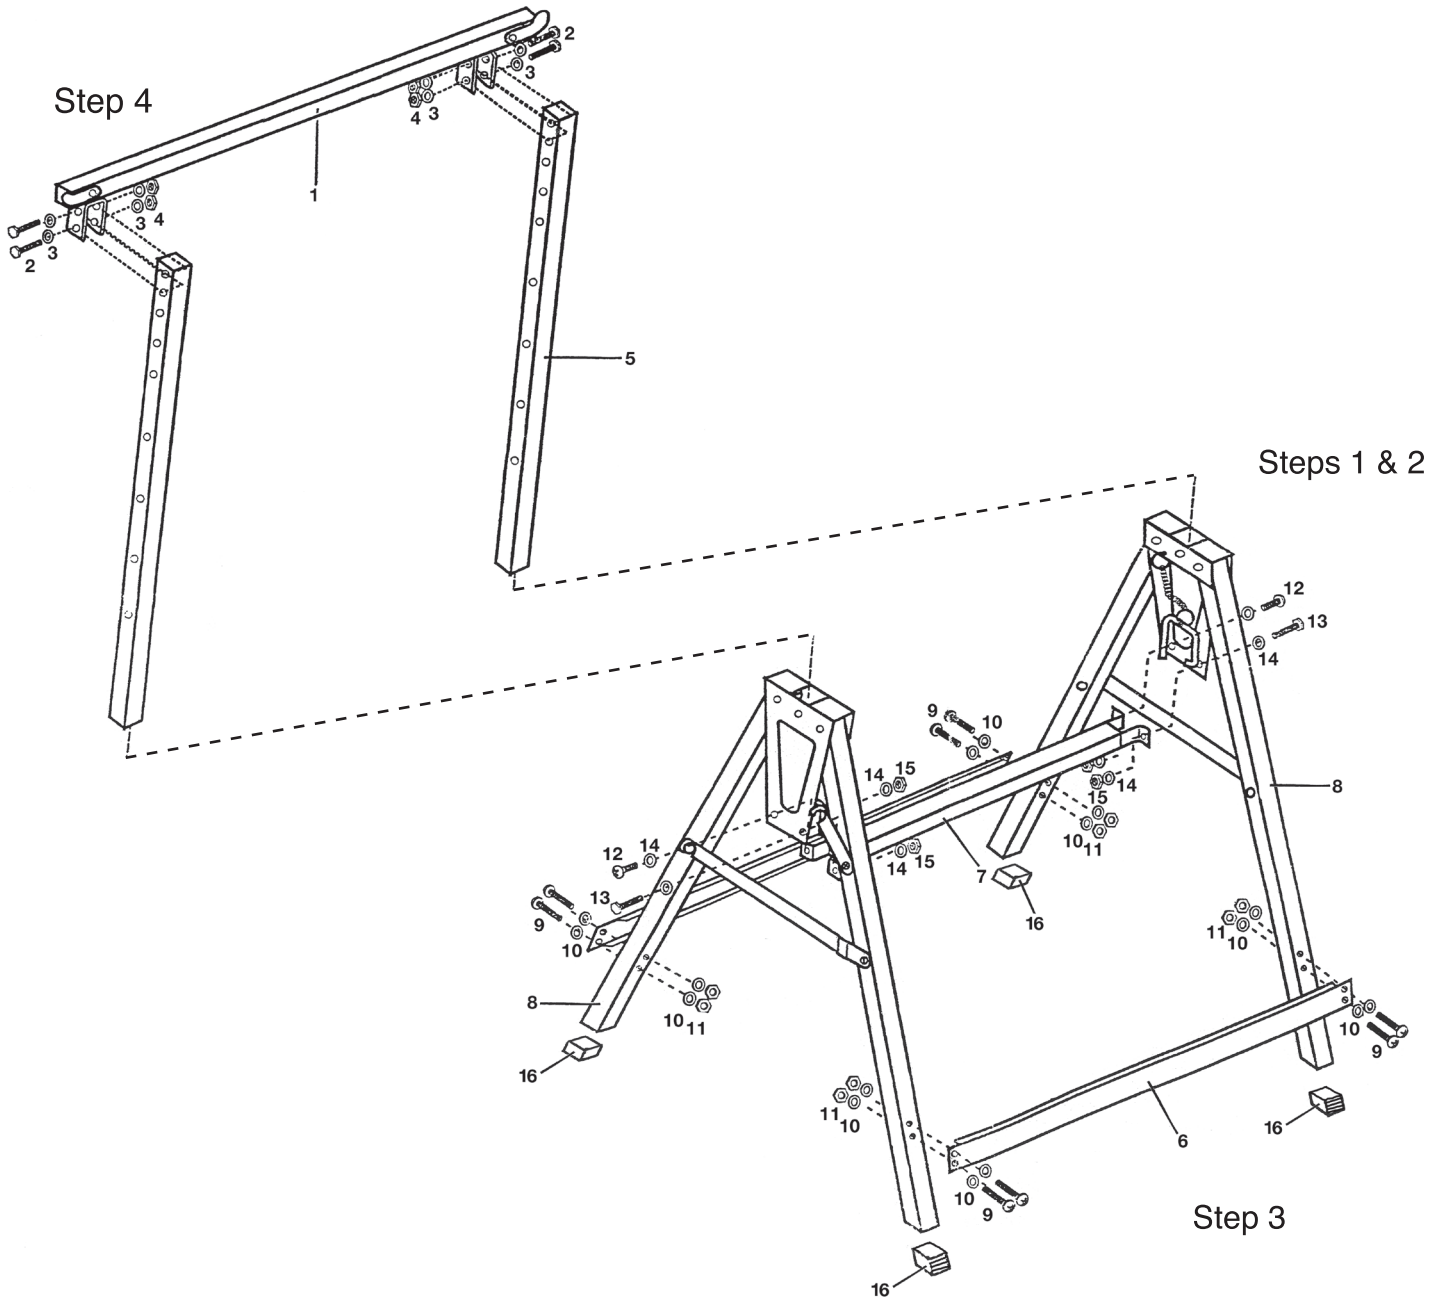

## 54053 - BT/Y2 SPARE PARTS LISTING

KEY No.	PART No.	STOCK No.	DESCRIPTION
1	YBT/01	68897	Cross bar (680mm)
2	YBT/02	68898	M8 x 45 hex. bolt (4)
3	YBT/03	68899	M8 washer (8)
4	YBT/04	68900	M8 hex. nut (4)
5	YBT/05	68901	Upright 750mm (2)
6	YBT/06	68902	Lower cross member 575mm (2)
7	YBT/07	68903	Upper cross member 575mm
8	YBT/08	68905	'A' frame assembly (2)

KEY No.	PART No.	STOCK No.	DESCRIPTION
9	YBT/09	68906	M6 x 35 pan head bolt (8)
10	YBT/10	68907	M6 washer (16)
11	YBT/11	68908	M6 hex. nut (8)
12	YBT/12	68909	M5 x 15 pan head bolt (2)
13	YBT/13	68910	M5 x 15 bolt (2)
14	YBT/14	68911	M5 washer (8)
15	YBT/15	68912	M5 hex. nut (4)
16	YBT/16	16560	Rubber foot (4)