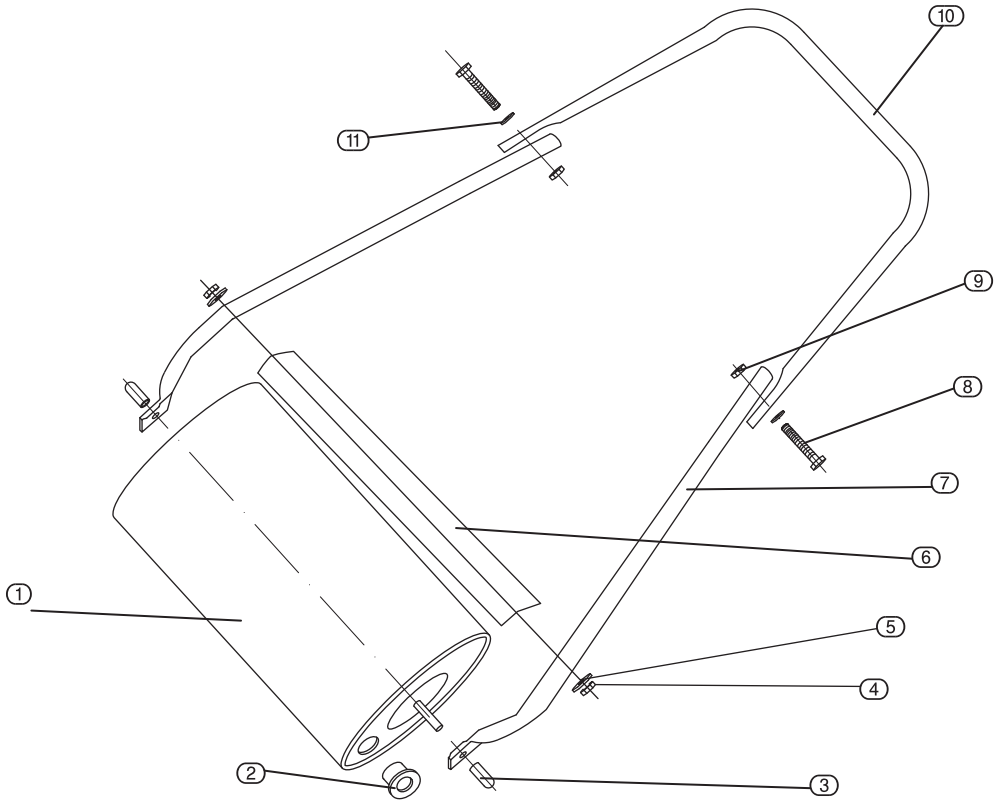

# 500mm Garden Lawn Roller

Stock No.82778

Part No.GLR

## ASSEMBLY INSTRUCTIONS

11/2015

The enamelled steel drum can be filled with water or sand (not included) to create a robust roller for flattening out your lawns imperfections. The roller features a scraper bar that ensures any loose debris is not rolled back into the lawn.

- |                            |                      |                            |
|----------------------------|----------------------|----------------------------|
| ① Roller.                  | ⑤ 2x washer (M8).    | ⑨ 2x Lock washer nut (M5). |
| ② Bung.                    | ⑥ Scraper plate.     | ⑩ Top handle.              |
| ③ 2x Protector sheath.     | ⑦ 2x Lower handle.   | ⑪ 2x Washer (M5).          |
| ④ 2x Lock washer nut (M8). | ⑧ 2x Bolt (M5 x 30). |                            |