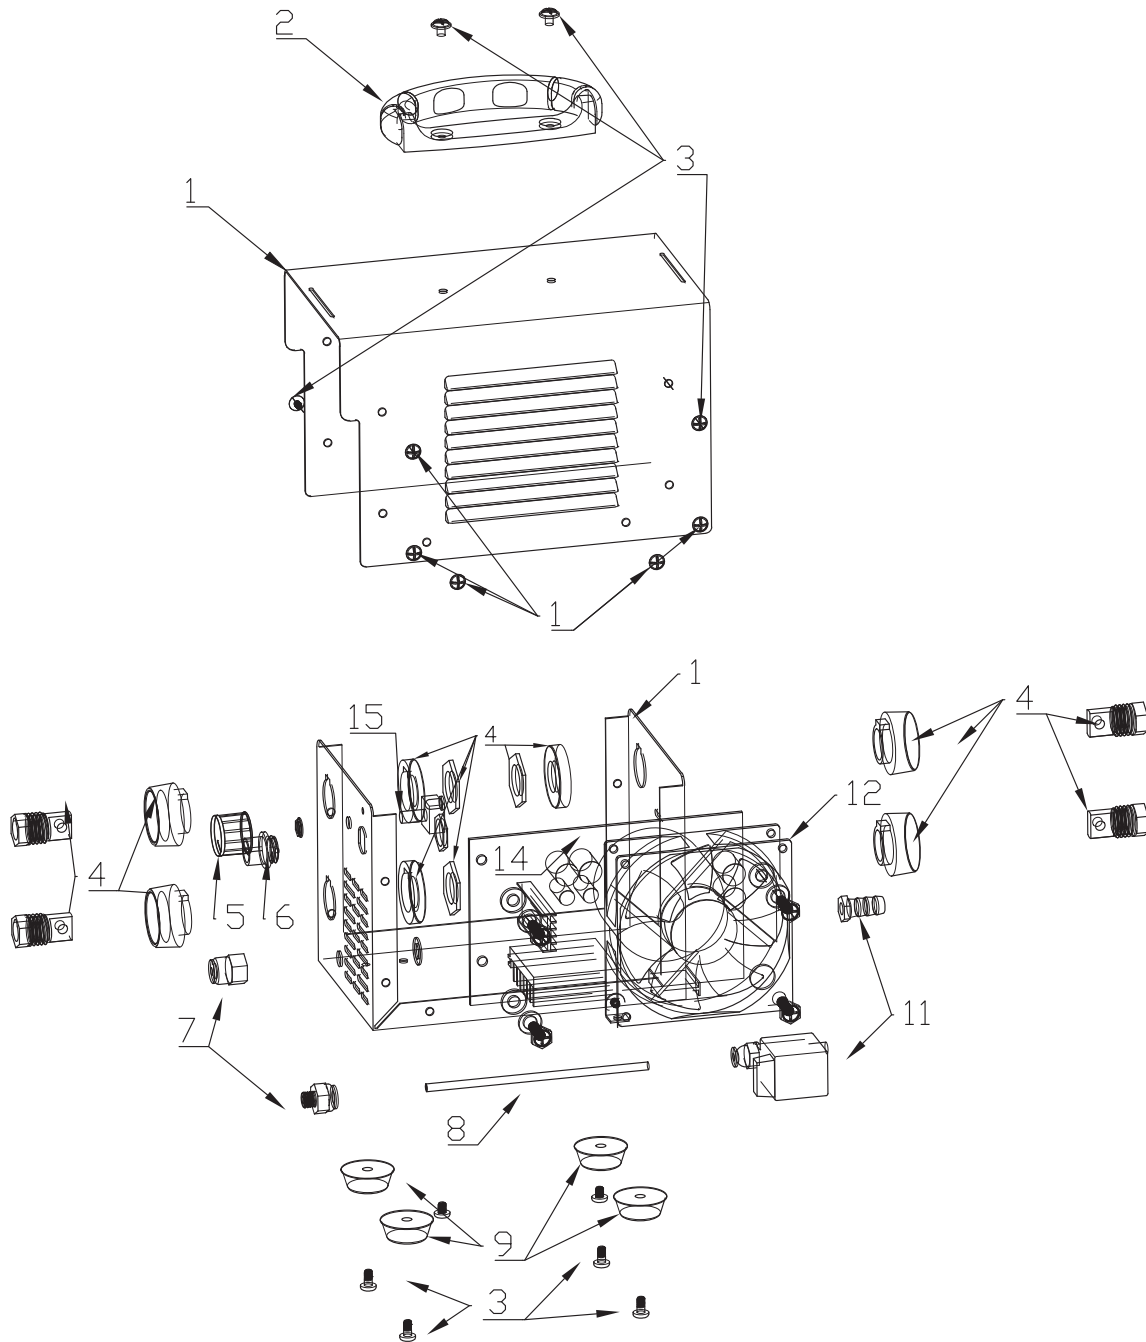

# CONVERTER KIT

GB

00587 - MCB200 SPARE PARTS LISTING & DRAWING

KEY No.	PART No.	STOCK No.	DESCRIPTION
1	Y-MCB200-01	04631	Machine Shell
2	Y-MCB200-02	04691	Handle
3	Y-MCB200-03	04725	4x10 Screw
4	Y-MCB200-04	04955	Dinse 10-25 Connector
5	Y-MCB200-05	04973	Knob
6	Y-MCB200-06	05169	Air Socket Set
7	Y-MCB200-07	05195	Gas Fitting

KEY No.	PART No.	STOCK No.	DESCRIPTION
8	Y-MCB200-08	05225	Air Pipe
9	Y-MCB200-09	05239	Foot
11	Y-MCB200-11	05245	Solenoid Valve
12	Y-MCB200-12	05716	Fan
14	Y-MCB200-14	05727	PCB
15	Y-MCB200-15	06794	Potentiometer

KCMC0818

**DRAPER**<sup>®</sup>

MMA - MIG

**CONVERTER  
KIT****GB****00587 - MCB200 SPARE PARTS LISTING & DRAWING**

KEY No.	PART No.	STOCK No.	DESCRIPTION
1	Y-MSG200-01	13547	4x45 Screw
2	Y-MSG200-02	13548	4x35 Screw
3	Y-MSG200-03	13550	4x38 Screw
5	Y-MSG200-05	13601	Wire Feeder
6	Y-MSG200-06	13890	Copper Tube
7	Y-MSG200-07	13892	Gun Tube
8	Y-MSG200-08	14055	3x4 Screw
9	Y-MSG200-09	14133	6x10 Screw
10	Y-MSG200-10	14269	Gas Fitting