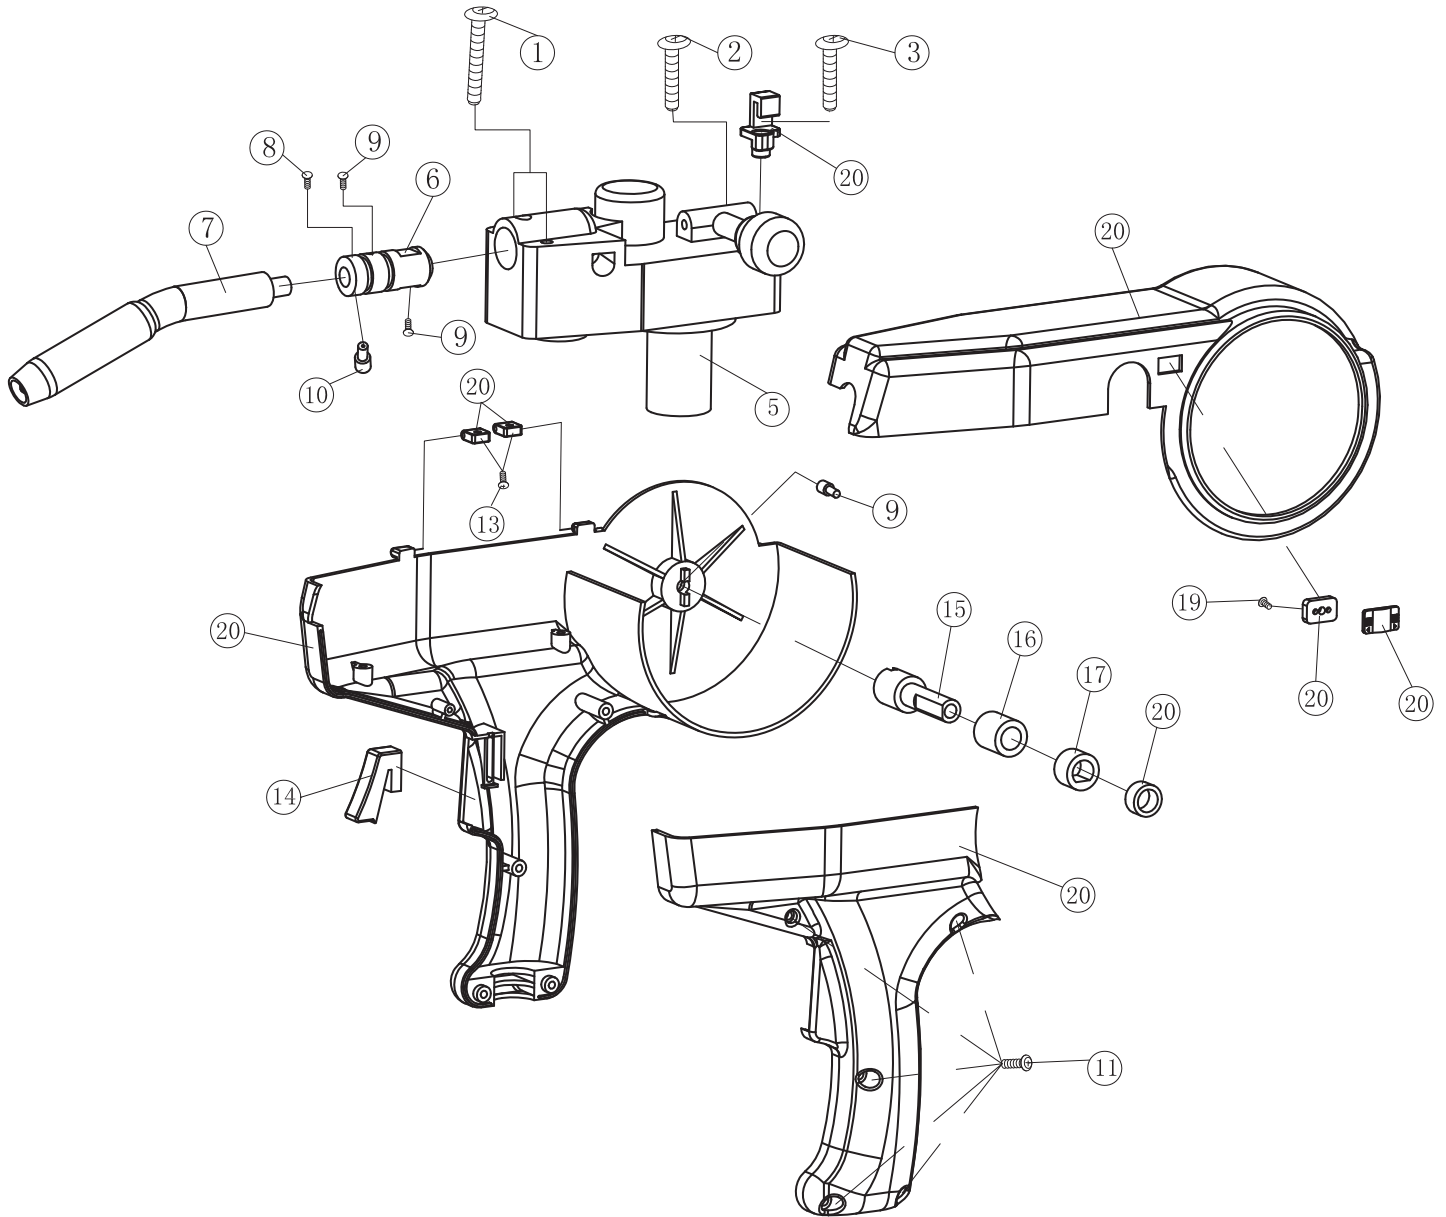

# CONVERTER KIT

GB

00587 - MCB200 SPARE PARTS LISTING & DRAWING

KEY No.	PART No.	STOCK No.	DESCRIPTION
1	Y-MCB200-01	04631	Machine Shell
2	Y-MCB200-02	04691	Handle
3	Y-MCB200-03	04725	4x10 Screw
4	Y-MCB200-04	04955	Dinse 10-25 Connector
5	Y-MCB200-05	04973	Knob
6	Y-MCB200-06	05169	Air Socket Set
7	Y-MCB200-07	05195	Gas Fitting

KEY No.	PART No.	STOCK No.	DESCRIPTION
8	Y-MCB200-08	05225	Air Pipe
9	Y-MCB200-09	05239	Foot
11	Y-MCB200-11	05245	Solenoid Valve
12	Y-MCB200-12	05716	Fan
14	Y-MCB200-14	05727	PCB
15	Y-MCB200-15	06794	Potentiometer

KCMC0818

**DRAPER**<sup>®</sup>

MMA - MIG

**CONVERTER  
KIT****GB****00587 - MCB200 SPARE PARTS LISTING & DRAWING**

KEY No.	PART No.	STOCK No.	DESCRIPTION
1	Y-MSG200-01	13547	4x45 Screw
2	Y-MSG200-02	13548	4x35 Screw
3	Y-MSG200-03	13550	4x38 Screw
5	Y-MSG200-05	13601	Wire Feeder
6	Y-MSG200-06	13890	Copper Tube
7	Y-MSG200-07	13892	Gun Tube
8	Y-MSG200-08	14055	3x4 Screw
9	Y-MSG200-09	14133	6x10 Screw
10	Y-MSG200-10	14269	Gas Fitting