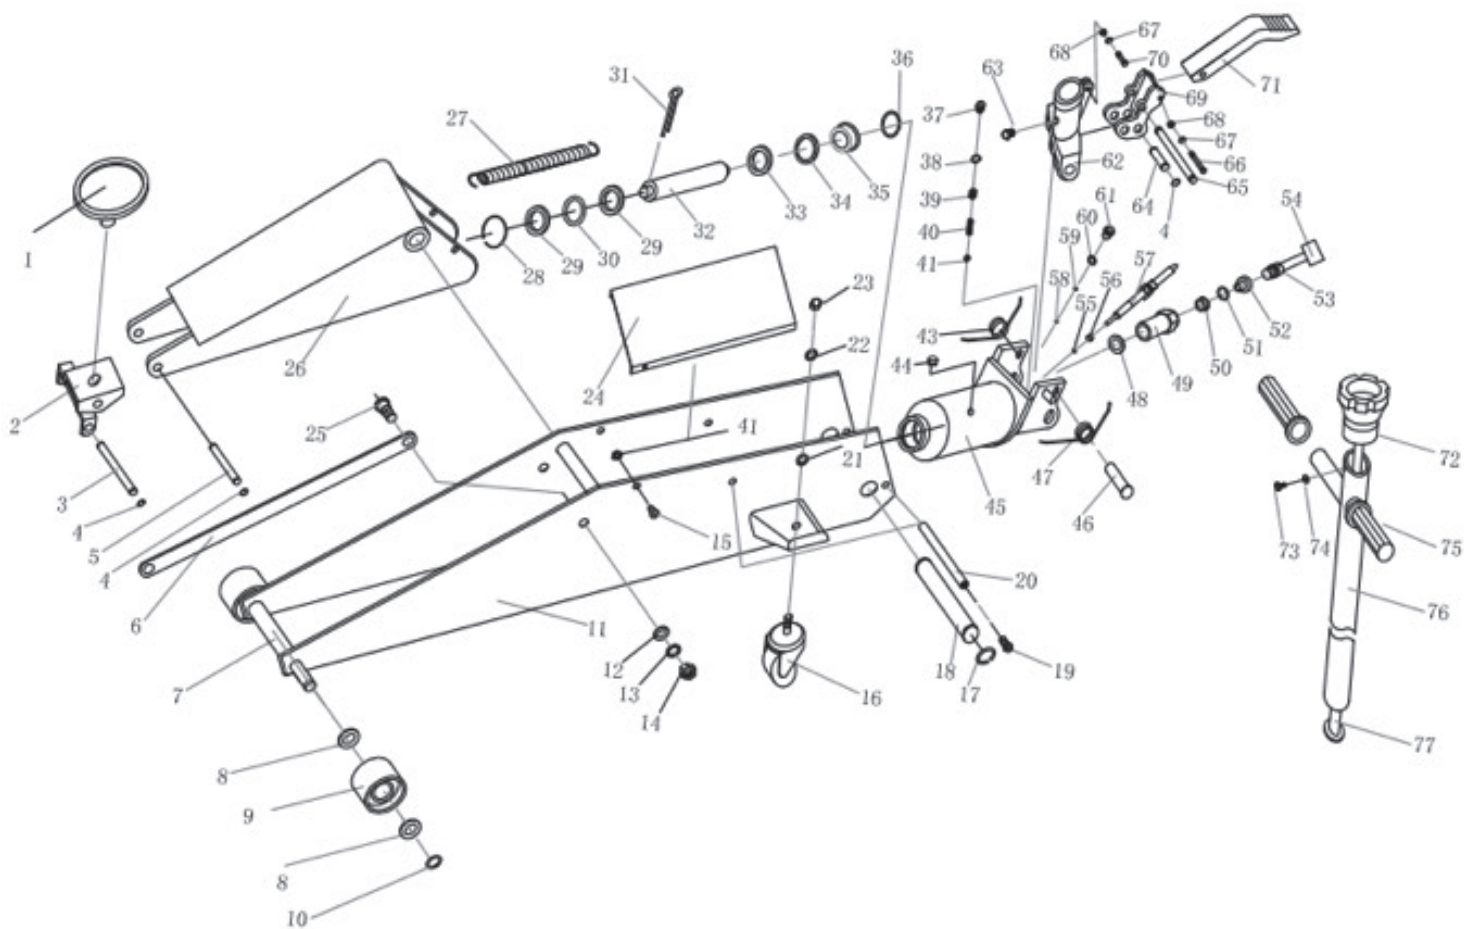

2 TONNE TROLLEY JACK

03461 - TJ2LR SPARE PARTS DRAWING

2 TONNE TROLLEY JACK

03461 - TJ2LR SPARE PARTS LISTING

KEY No.	PART No.	STOCK No.	DESCRIPTION	KEY No.	PART No.	STOCK No.	DESCRIPTION
1	YTJ2LR-1	47114	Saddle	42	YTJ2LR-42	48363	M5 Screw
2	YTJ2LR-2	47115	Bracket	43	YTJ2LR-43	48364	Right Torsional Spring
3	YTJ2LR-3	47118	Bracket Axle Pin	44	YTJ2LR-44	48365	Oil Cap
4	YTJ2LR-4	47120	Check Ring	45	YTJ2LR-45	48366	Cylinder
5	YTJ2LR-5	47121	Pitman Shaft	46	YTJ2LR-46	48416	Pin
6	YTJ2LR-6	47122	Connecting Bar	47	YTJ2LR-47	48419	Left Torsional Spring
7	YTJ2LR-7	47125	Front Axle	48	YTJ2LR-48	48427	Metal Pad
8	YTJ2LR-8	47128	Washer	49	YTJ2LR-49	48436	Pump Body
9	YTJ2LR-9	47130	Front Wheel	50	YTJ2LR-50	48452	Collar
10	YTJ2LR-10	47134	Spring Collar	51	YTJ2LR-51	48539	O-Ring
11	YTJ2LR-11	47136	Chassis	52	YTJ2LR-52	48568	Seal
12	YTJ2LR-12	47137	Washer	53	YTJ2LR-53	48571	Pump Core
13	YTJ2LR-13	47145	Lock Washer	54	YTJ2LR-54	48572	Pump Core Parts
14	YTJ2LR-14	47404	M16 Nut	55	YTJ2LR-55	48574	Ball
15	YTJ2LR-15	47405	Screw	56	YTJ2LR-56	48584	Oil Seal
16	YTJ2LR-16	47406	Castor	57	YTJ2LR-57	48588	Unloading Valve
17	YTJ2LR-17	47407	Check Ring	58	YTJ2LR-58	48589	Ball
18	YTJ2LR-18	47408	Pin	59	YTJ2LR-59	48596	Ball
19	YTJ2LR-19	47409	M10 Screw	60	YTJ2LR-60	48653	Metal Pad
20	YTJ2LR-20	47410	Fixed Pin	61	YTJ2LR-61	48655	High Pressure Screw
21	YTJ2LR-21	47411	Washer	62	YTJ2LR-62	48660	Piston Crank
22	YTJ2LR-22	47412	Lock Washer	63	YTJ2LR-63	48662	M8x16 Bolt
23	YTJ2LR-23	47413	M12 Nut	64	YTJ2LR-64	48663	Pin
24	YTJ2LR-24	47559	Top Plate	65	YTJ2LR-65	48664	Pin
25	YTJ2LR-25	47588	Connection Screw	66	YTJ2LR-66	48665	M8x60 Bolt
26	YTJ2LR-26	47629	Lift Arm	67	YTJ2LR-67	48666	Washer
27	YTJ2LR-27	47631	Spring	68	YTJ2LR-68	48672	M8 Nut
28	YTJ2LR-28	47641	Check Ring	69	YTJ2LR-69	48673	Pedal Link
29	YTJ2LR-29	47642	Spacer Sleeve	70	YTJ2LR70	48676	M8x16 Bolt
30	YTJ2LR-30	47963	O-Ring	71	YTJ2LR-71	48705	Foot Pedal
31	YTJ2LR-31	48088	R-Pin	72	YTJ2LR-72	48729	Release Screw
32	YTJ2LR-32	48090	Piston Rod	73	YTJ2LR-73	48730	Screw
33	YTJ2LR-33	48227	Spacer Sleeve	74	YTJ2LR-74	48789	Washer
34	YTJ2LR-34	48284	Nylon Ring	75	YTJ2LR-75	48792	Handle Grip
35	YTJ2LR-35	48285	Collar	76	YTJ2LR-76	48826	Handle
36	YTJ2LR-36	48292	Check Ring	77	YTJ2LR-77	48827	Mandrel
37	YTJ2LR-37	48293	Screw	78	YTJ2LR-78	48828	Complete Pump Assy (Part 28-61, without 43, 46, 47)
38	YTJ2LR-38	48295	O-Ring				
39	YTJ2LR-39	48337	Screw				
40	YTJ2LR-40	48360	Press Spring				
41	YTJ2LR-41	48362	Cone Valve				