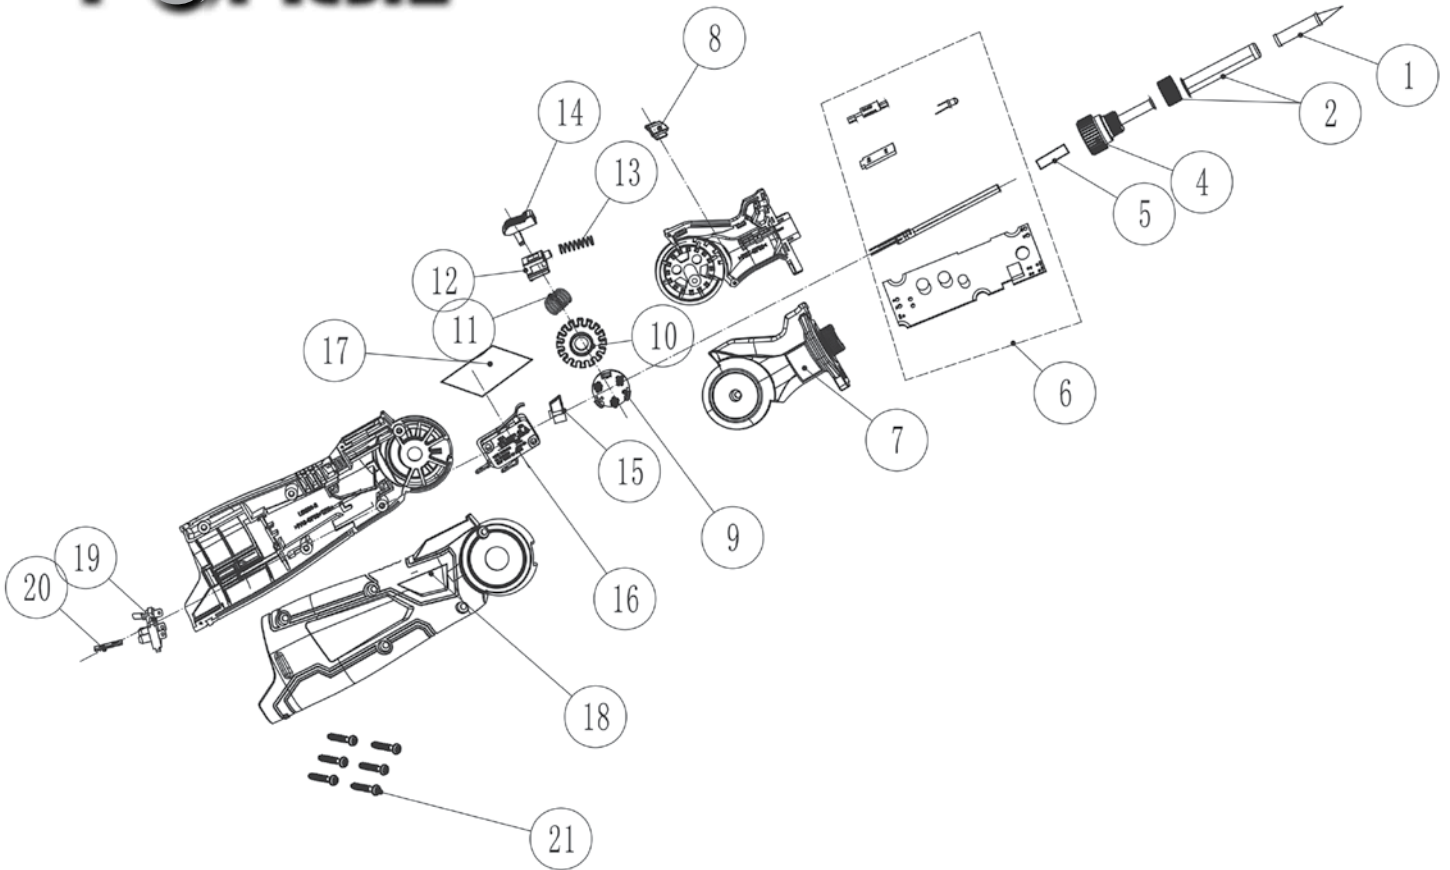

10.8V

SOLDERING IRON

03860 - SI10.8V SPARE PARTS DRAWING/LISTING

STORM FORCE

| Key No. | Part No. | Stock No. | Description |
|---------|----------|-----------|-----------------------------|
| 1 | ASI12V-1 | 19402 | Flat/pointed soldering tips |
| 2 | YSI12V-2 | 13276 | Tip retainer sleeve and nut |
| 4 | | | (NP) |
| 5 | | | (NP) |
| 6 | | | (NP) |
| 7 | | | (NP) |
| 8 | | | (NP) |
| 9 | | | (NP) |
| 10 | | | (NP) |
| 11 | | | (NP) |

| Key No. | Part No. | Stock No. | Description |
|---------|----------|-----------|-------------|
| 12 | | | (NP) |
| 13 | | | (NP) |
| 14 | | | (NP) |
| 15 | | | (NP) |
| 16 | | | (NP) |
| 17 | | | (NP) |
| 18 | | | (NP) |
| 19 | | | (NP) |
| 20 | | | (NP) |
| 21 | | | (NP) |