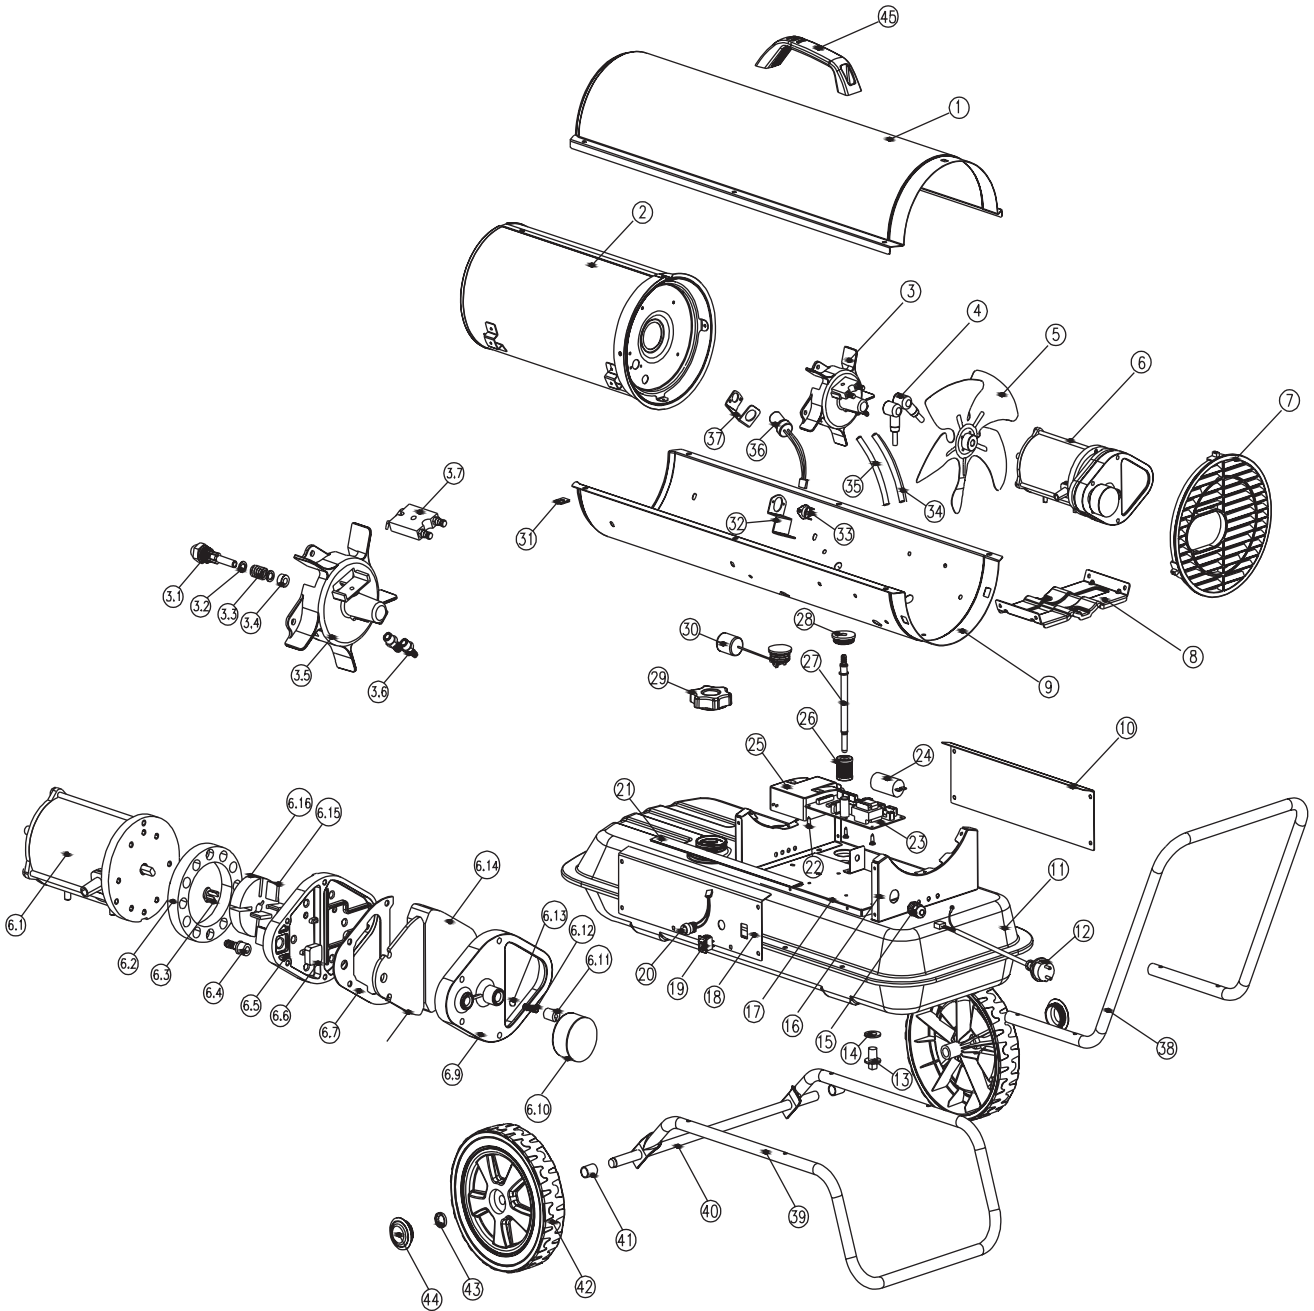

# DIESEL HEATER

04174 – DSH58 / 04175 – DSH68 / 04176 – DSH108  
 SPARE PARTS DRAWING

# DIESEL HEATER

04174 – DSH58 / 04175 – DSH68 / 04176 – DSH108  
SPARE PARTS DRAWING

KEY No.	PART No.	STOCK No.	DESCRIPTION	KEY No.	PART No.	STOCK No.	DESCRIPTION
1			Upper Shell	20			Indicator
2			Combustion Chamber	21			Waterproof
3			Burner Head Assembly	22			P.C. Board Support
3.1			Nozzle Kit	23			P.C. Board
3.2			Nozzle Seal Washer	24			Capacitor
3.3			Nozzle Seal Spring	25			Igniter
3.4			Nozzle Sleeve	26			Fuel Filter
3.5			Burner Head	27			Fuel Line Assembly
3.6			Lint Fitting	28			Fuel Plug
3.7			Spark Plug Kit	29			Fuel Gauge Assembly
4			Igniter	30			Fuel Cap
5			Fan Assembly	31			Clip Nut
6			Motor and Pump Assembly	32			Thermostat Bracket
6.1			Motor	33			Thermostat Limit Control
6.2			Pump Body	34			Fuel line
6.3			Rotor Insert	35			Air line
6.4			Lint Fitting	36			Photocell Assembly
6.5			End Pump Cover	37			Photocell Bracket
6.6			Lint Filter	38			Rear Handle
6.7			Rubber Mat	39			Wheel Support Frame
6.8			Output Filter	40			Wheel Axle
6.9			End Filter Cover	41			Wheel Spacer
6.10			Air Pump Gauge	42			Wheel
6.11			Adjusting Screw	43			Bolt
6.12			Spring	44			Wheel Cover
6.13			Ball	45			Handle
6.14			Intake Filter				
6.15			Blade				
6.16			Pump Rotor				
7			Fan Guard				
8			Motor Mounting Bracket				
9			Lower Shell				
10			Left Side Cover				
11			Fuel Tank Assembly				
12			Power Cord				
13			Drain Plug				
14			"O" Ring				
15			Cord Bushing				
16			Shell Mounting Bracket				
17			Component Mounting Bracket				
18			Right Side Cover				
19			Power Switch				