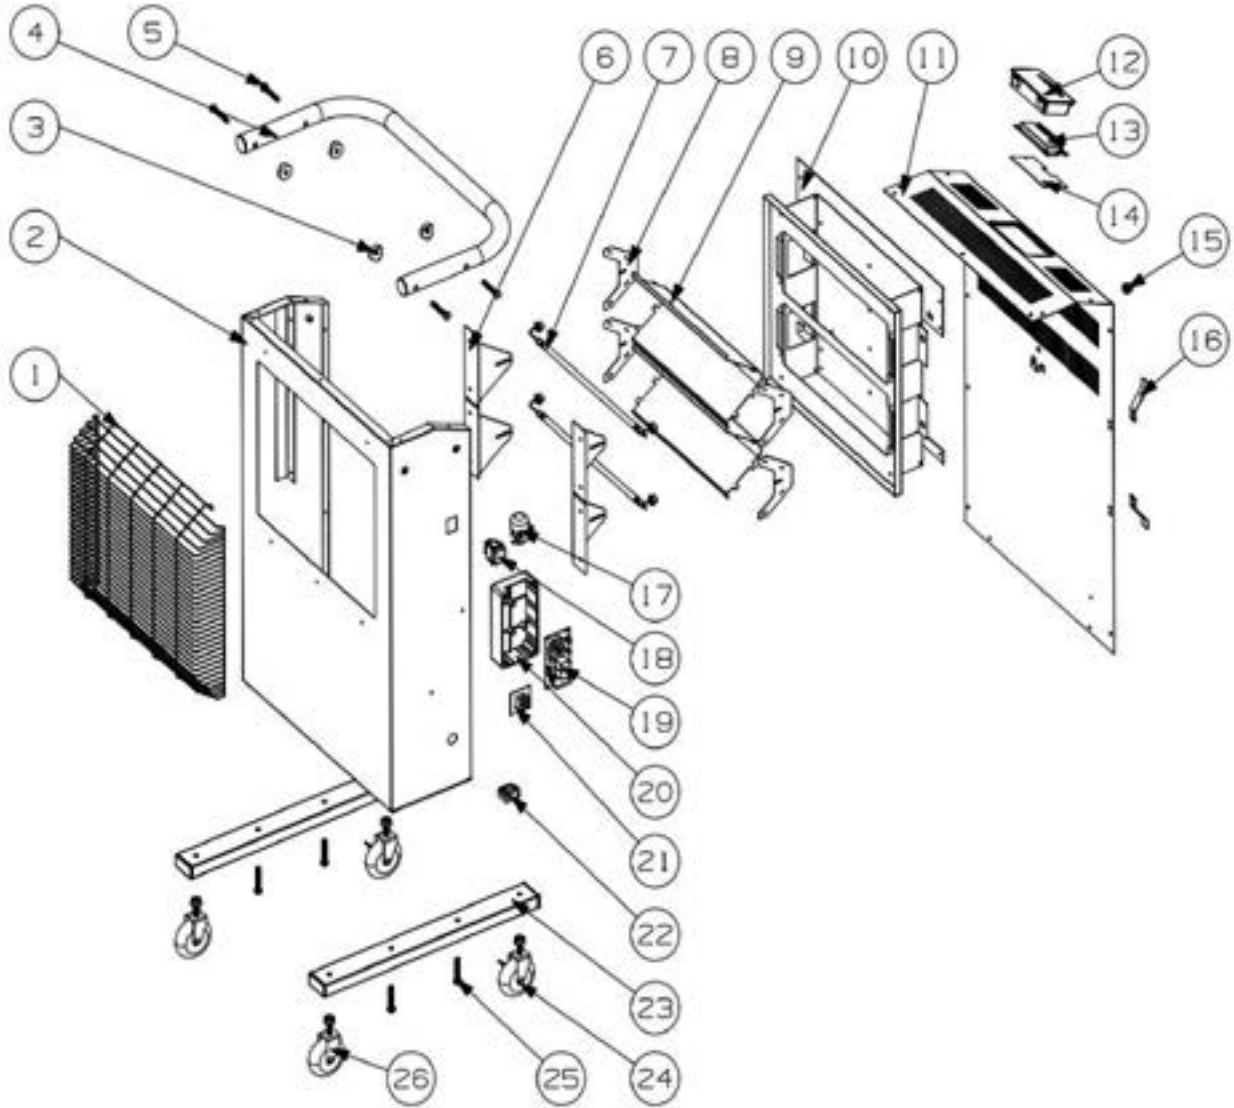

# INFRARED CABINET HEATER

04745 - IRH2800 SPARE PARTS DRAWING / LISTING

| Key No. | Part No.     | Stock No. | Description                               |
|---------|--------------|-----------|---|
| 1       | YIRH2400-01  | 06665     | Front Grill                               |
| 2       |              |           | Main Front case (NP)                      |
| 3       |              |           |   |
| 4       | YIRH2400-04A | 06667     | Handle Assembly                           |
| 5       |              |           |   |
| 6       |              |           | Heating lamp fixing bracket               |
| 7       | YIRH2800-07  | 06730     | 230V 1400W Heating Lamp                   |
| 8       |              |           | Reflector side plate (NP)                 |
| 9       |              |           | Reflector (NP)                            |
| 10      |              |           | Refelctor fixing base (NP)                |
| 11      |              |           | Main back case (NP)                       |
| 12      |              |           | ERP Manual Operation Panel PCB cover (NP) |
| 13      | YIRH2400-13  | 06669     | ERP Manual Operation Panel PCB            |