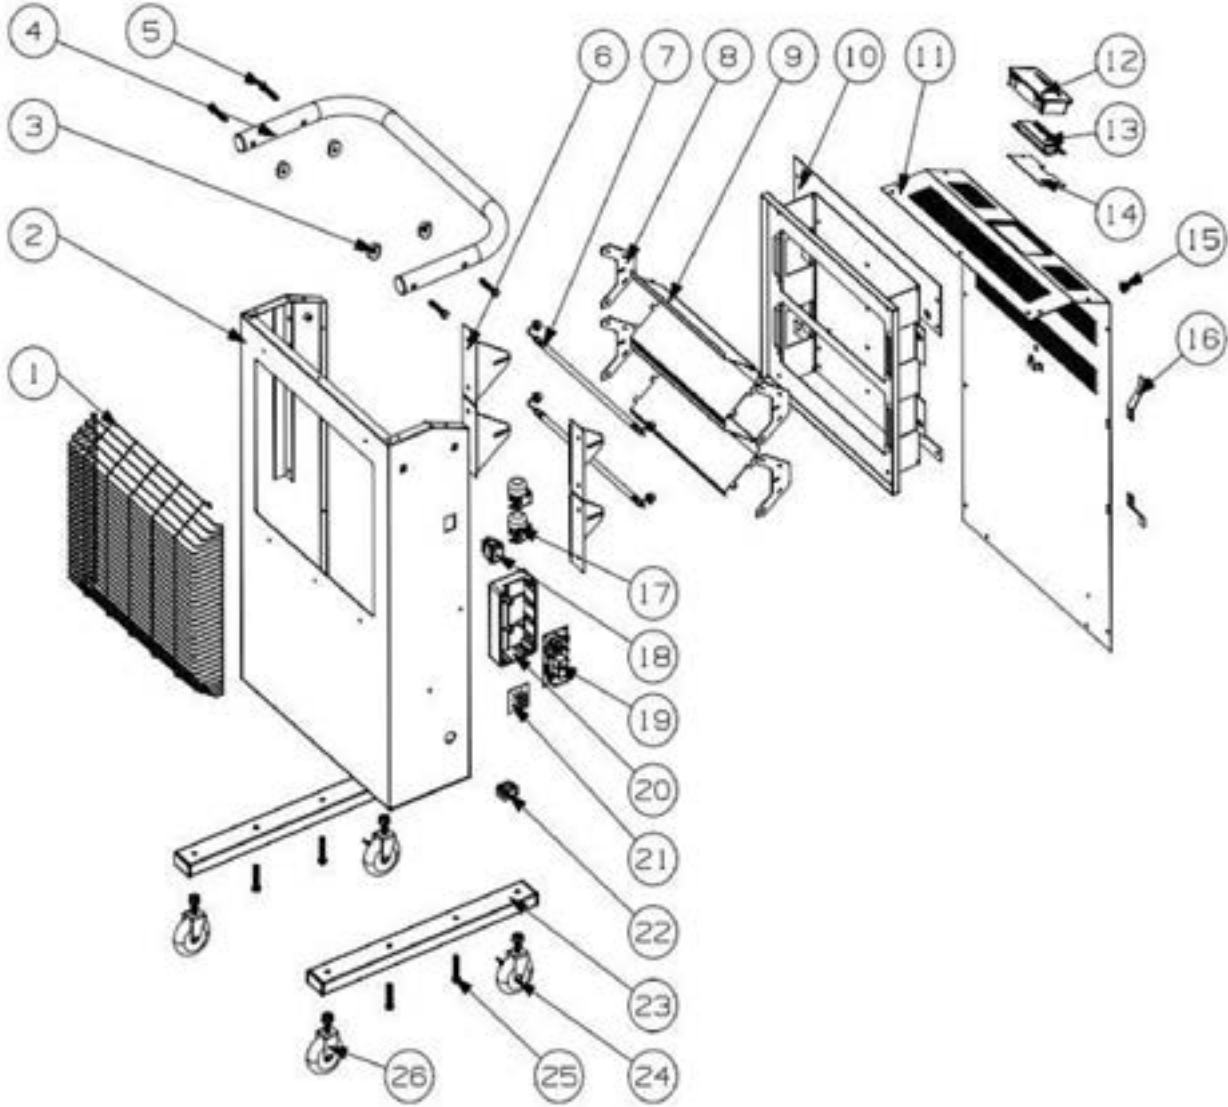

2.4kW

INFRARED CABINET HEATER

04746 - IRH2400 SPARE PARTS DRAWING / LISTING

Key No.	Part No.	Stock No.	Description
1	YIRH2400-01	06665	Front Grill
2			Main Front case (NP)
3			
4	YIRH2400-04A	06667	Handle Assembly
5			
6			Heating Lamp Fixing Bracket
7	YIRH2400-07	06668	110V 1200W Heating Lamp
8			Reflector Side Plate (NP)
9			Reflector (NP)
10			Refelctor Fixing Base (NP)
11			Main Back Case (NP)
12			ERP Manual Operation Panel PCB cover (NP)
13	YIRH2400-13	06669	ERP Manual Operation Panel PCB

Key No.	Part No.	Stock No.	Description
14			PCB Box Bott om Piece (NP)
15	YIRH2400-15	06670	Thermocouple Sheath
16			CableTidy Hook (NP)
17	YIRH2400-17	06718	Tilt Switch
18	YIRH2400-18	06719	Rock Switch
19	YIRH2400-19	06721	Power PCB
20			Power PCB Box (NP)
21			Terminal Block (NP)
22			Cable Gland (NP)
23			Wheel Bracket Bar (NP)
24	YIRH2400-24A	06725	Set of Wheels x 4
25			M8 Hex head Bolts (NP)
26			