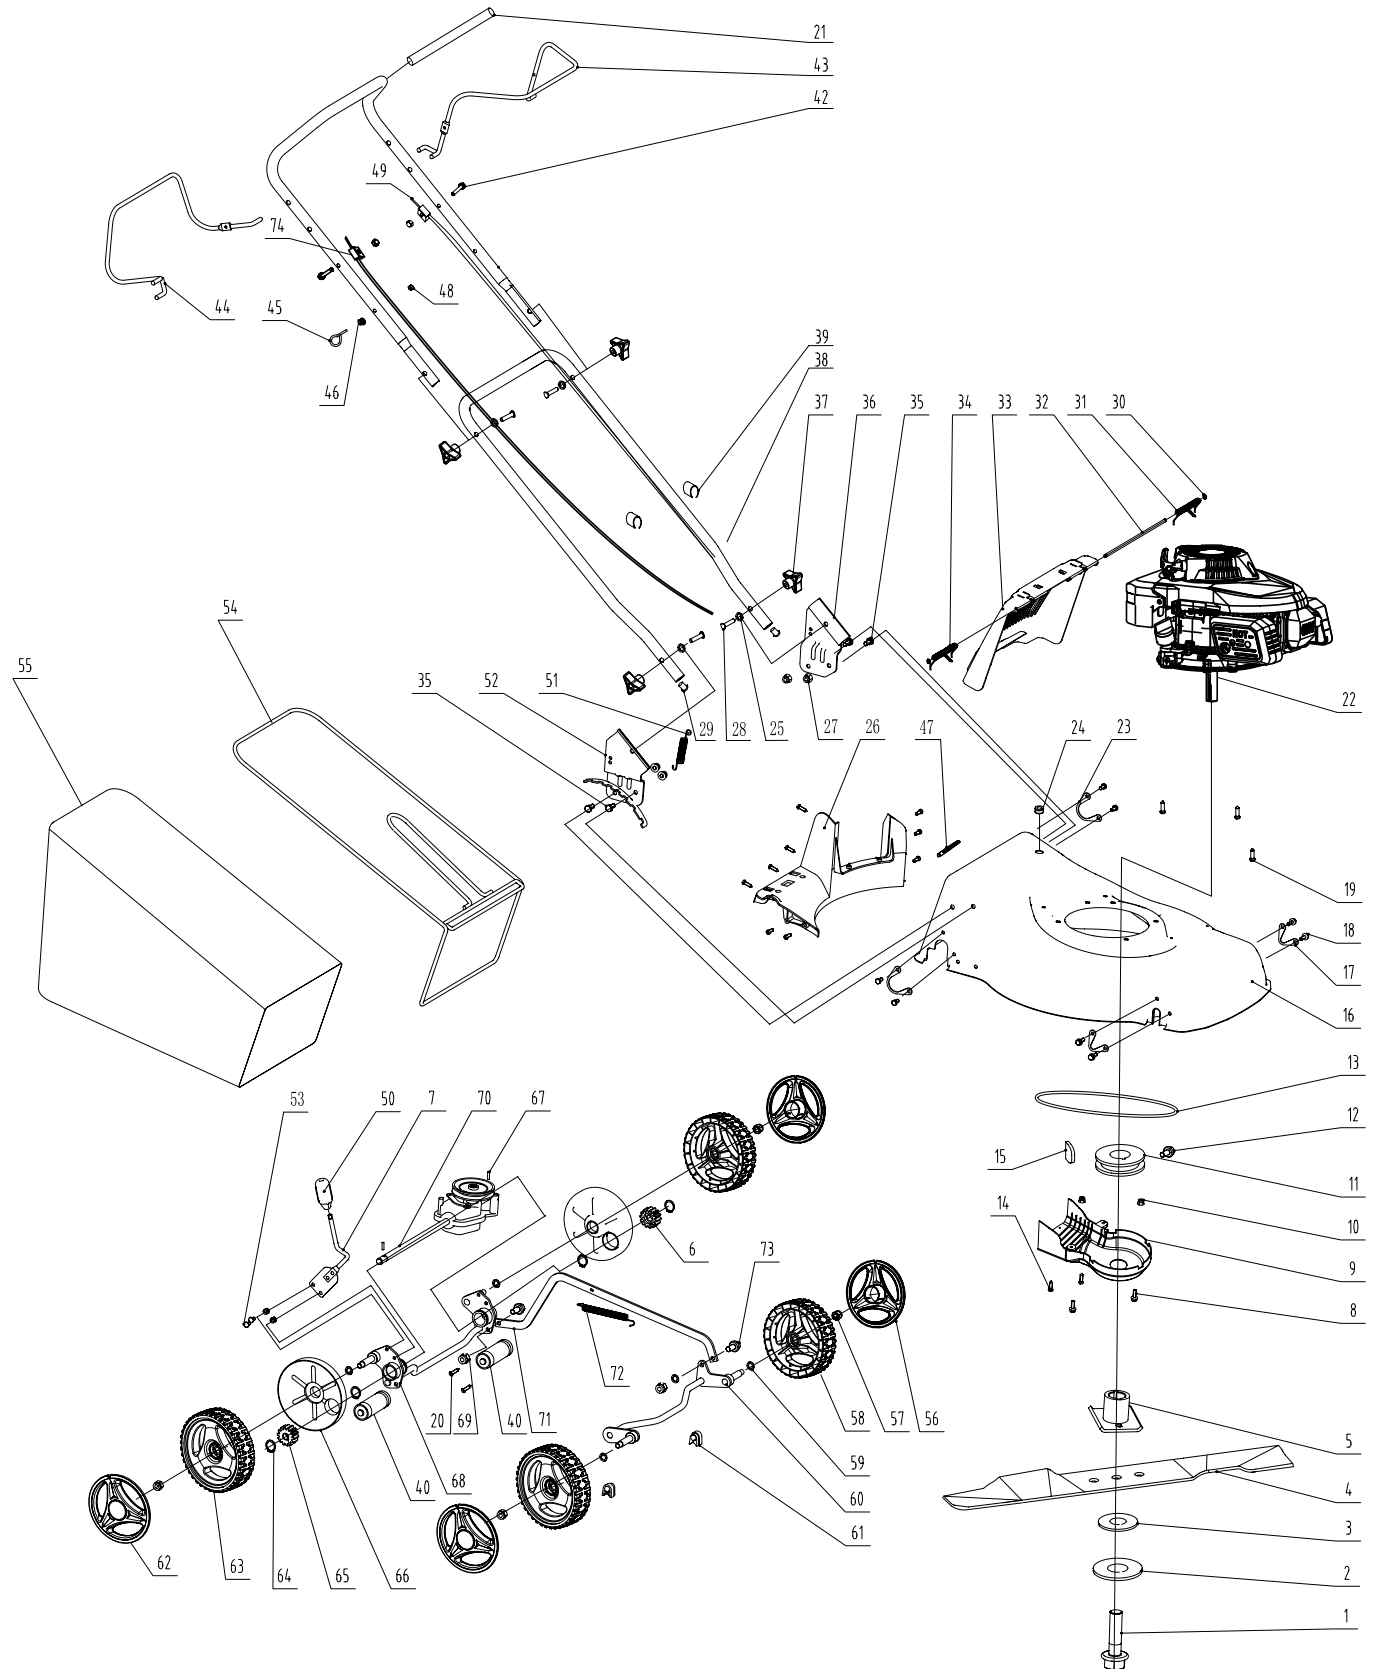

SELF PROPELLED PETROL LAWN MOWER

08671 – LMP410SP SPARE PARTS DRAWING

SELF PROPELLED PETROL LAWN MOWER

08671 – LMP410SP SPARE PARTS LISTING

KEY No.	PART No.	STOCK No.	DESCRIPTION
1	Y-LMP410SP-1D	56600	Bolt 3/8-24unfx38
2	Y-LMP410SP-2D	56602	Flat washer
3	Y-LMP410SP-3D	56603	Blade washer
4	Y-LMP410SP-4D	56606	Blade
5	Y-LMP410SP-5D	56609	Blade adapter
6	Y-LMP410SP-6D	56749	Left gear assy
7	Y-LMP410SP-7D	56767	Height-adjusting handle bar assembly
8	Y-LMP410SP-8D	56775	Bolt m6x16
9	Y-LMP410SP-9D	56777	Belt cover
10	Y-LMP410SP-10D	57383	Nut gb6183 m6
11	Y-LMP410SP-11D	57384	Initiative pulley
12	Y-LMP410SP-12D	57387	Bolt m6x7
13	Y-LMP410SP-13D	57648	Belt v gb11544
14	Y-LMP410SP-14D	57664	Screw
15	Y-LMP410SP-15D	58420	Key
16			Deck
17	Y-LMP410SP-17D	58580	Front axle plank
18	Y-LMP410SP-18D	58587	Bolt m6x12
19	Y-LMP410SP-19D	59805	Screw
20	Y-LMP410SP-20D	60488	Screw m6*16
21	Y-LMP410SP-21D	60511	Soft grip
22	Y-LMP410SP-22D	60549	Engine dvo130
23	Y-LMP410SP-23D	60557	Rear axle plank
24	Y-LMP410SP-24D	60558	Cable protecting bush
25	Y-LMP410SP-25D	60752	Washer
26	Y-LMP410SP-26D	61156	Back panel
27	Y-LMP410SP-27D	61302	Nut gb6183 m8
28	Y-LMP410SP-28D	61306	Bolt
29	Y-LMP410SP-29D	61321	Stem
30	Y-LMP410SP-30D	61587	Circlip
31	Y-LMP410SP-31D	61588	Torsional spring (l)
32	Y-LMP410SP-32D	61589	Axle(rear cover)
33	Y-LMP410SP-33D	61590	Rear cover
34	Y-LMP410SP-34D	61591	Torsional spring (r)
35	Y-LMP410SP-35D	61592	Bolt m8x20
36	Y-LMP410SP-36D	61593	Left handle support
37	Y-LMP410SP-37D	61594	Triangle knob
38			Lower handle
39	Y-LMP410SP-39D	61595	Clip
40	Y-LMP410SP-40D	61596	Nylon collar

KEY No.	PART No.	STOCK No.	DESCRIPTION
41			Upper handle
42	Y-LMP410SP-42D	61597	Bolt
43	Y-LMP410SP-43D	61598	Brake level
44	Y-LMP410SP-44D	61599	Driver level
45	Y-LMP410SP-45D	61600	Rope guide support
46	Y-LMP410SP-46D	61601	Bolt m6
47	Y-LMP410SP-47D	61602	Clip,wire harness
48	Y-LMP410SP-48D	61603	Nut m6
49	Y-LMP410SP-49D	61604	Self-propelled cable
50	Y-LMP410SP-50D	61605	Height adjuster cover
51	Y-LMP410SP-51D	61606	Return spring
52	Y-LMP410SP-52D	61607	Right handle support
53	Y-LMP410SP-53D	61608	Bolt m6x14
54	Y-LMP410SP-54D	61609	Frame
55	Y-LMP410SP-55D	61610	Grass bag
56	Y-LMP410SP-56D	61611	Wheel cover
57	Y-LMP410SP-57D	61612	Nut gb6182 m10
58	Y-LMP410SP-58D	61613	Front wheel
59	Y-LMP410SP-59D	61614	Flat washer
60	Y-LMP410SP-60D	61615	Front axle
61	Y-LMP410SP-61D	61616	Hold hoop
62	Y-LMP410SP-62D	61617	Wheel cover
63	Y-LMP410SP-63D	61618	Rear wheel
64	Y-LMP410SP-64D	61619	Circlip
65	Y-LMP410SP-65D	61620	Right gear assy
66	Y-LMP410SP-66D	61622	Inner wheel cover
67	Y-LMP410SP-67D	61623	Transmission gear pin gb119.2
68	Y-LMP410SP-68D	61624	Rear axle
69	Y-LMP410SP-69D	61625	Nut gb6182 m6
70	Y-LMP410SP-70D	61626	Gear box
71	Y-LMP410SP-71D	61627	Height adjustment link bar
72	Y-LMP410SP-72D	61628	Height adjuster spring
73	Y-LMP410SP-73D	61629	Fixed bolt
74	Y-LMP410SP-74D	61771	Brake cable

Helpline: +44 (0) 23 8049 4344 Sales Desk: +44 (0) 23 8049 4333 General Enquiries: +44 (0) 23 8026 6355 internet: drapertools.com email: sales@drapertools.com