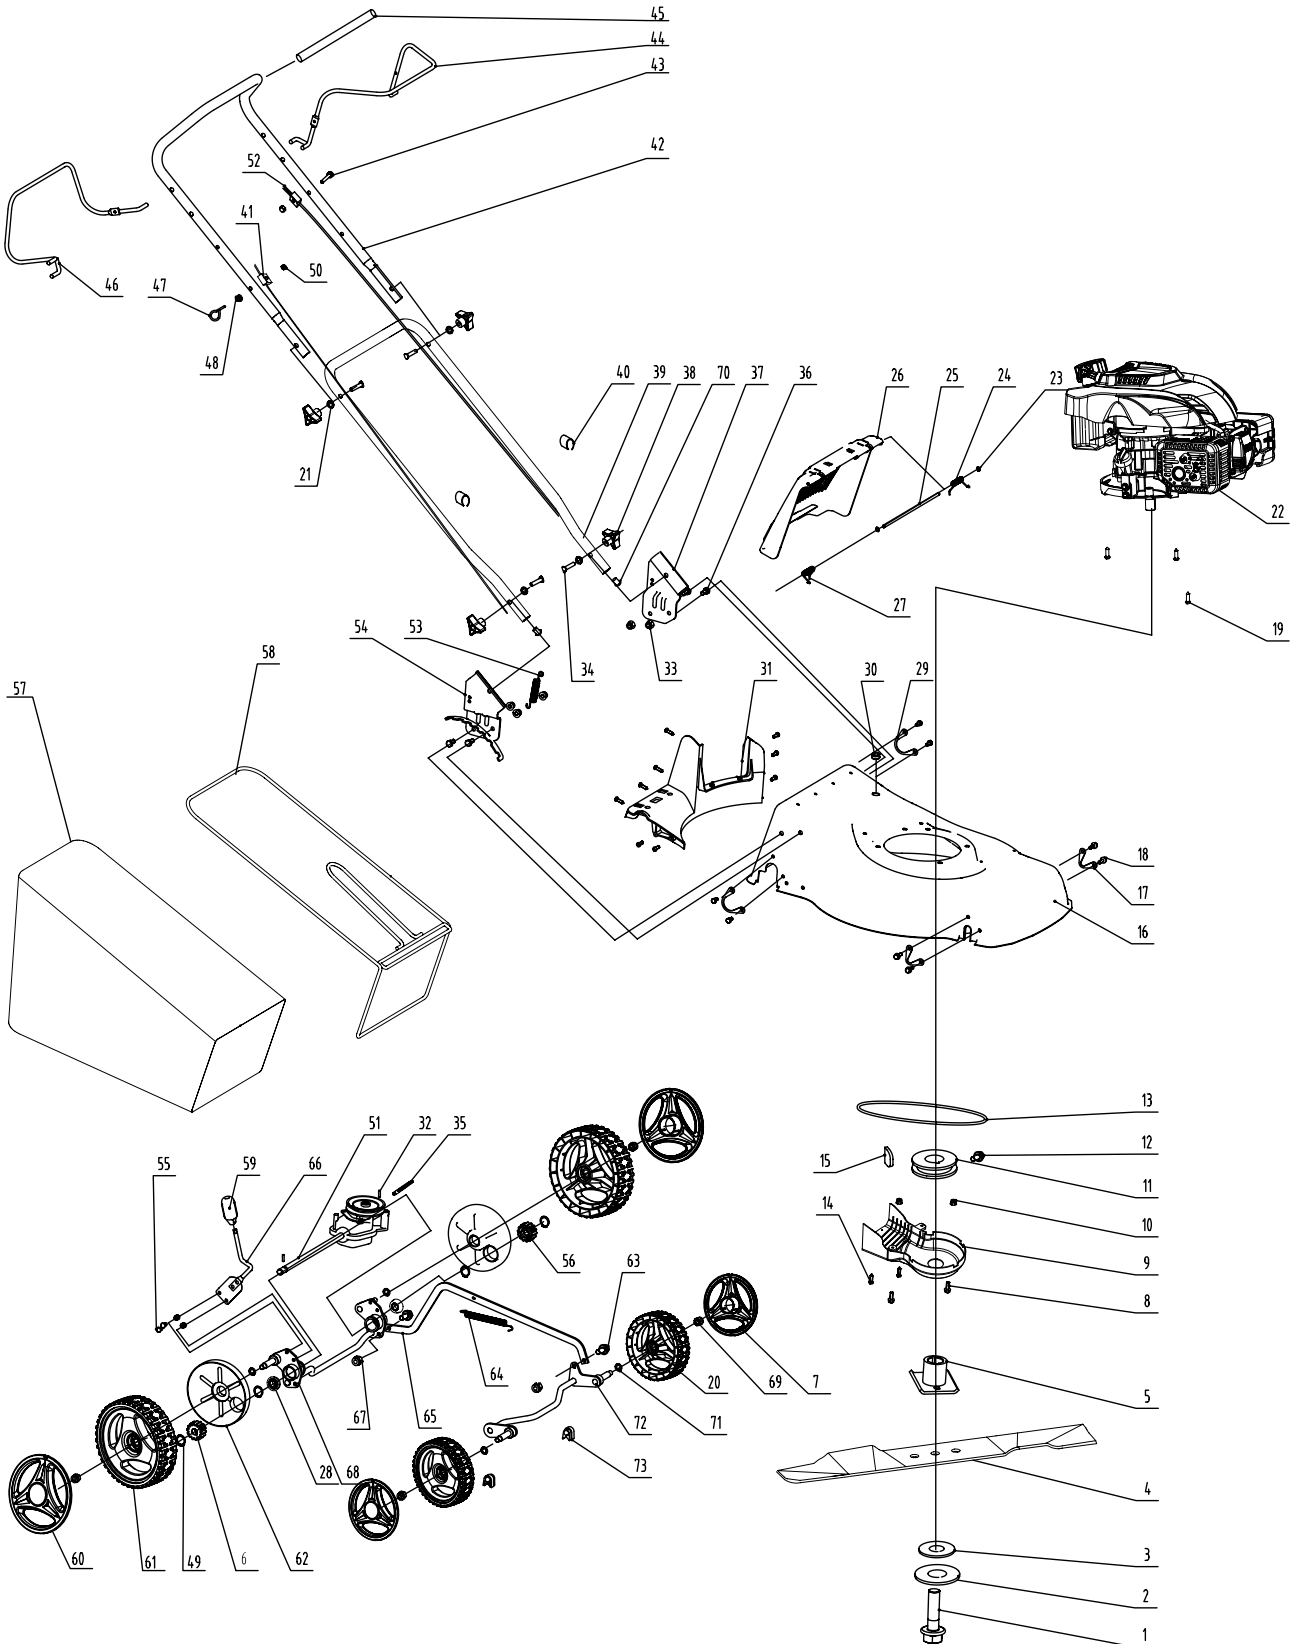

SELF PROPELLED PETROL LAWN MOWER

08672 – LMP460 SPARE PARTS DRAWING

SELF PROPELLED PETROL LAWN MOWER

08672 – LMP460 SPARE PARTS LISTING

KEY No.	PART No.	STOCK No.	DESCRIPTION
1	Y-LMP460-01D	53593	Bolt 3/8-24unfx38
2	Y-LMP460-02D	53594	Flat washer
3	Y-LMP460-03D	53595	Blade washer
4	Y-LMP460-04D	53596	Blade
5	Y-LMP460-05D	53597	Blade adapter
6	Y-LMP460-06D	53598	Right gear assy
7	Y-LMP460-07D	53599	Wheel cover
8	Y-LMP460-08D	53600	Bolt m6x16
9	Y-LMP460-09D	53601	Belt cover
10	Y-LMP460-10D	53602	Bolt m6
11	Y-LMP460-11D	53603	Initiative pulley
12	Y-LMP460-12D	53604	Bolt m6x8
13	Y-LMP460-13D	53605	Belt vz762
14	Y-LMP460-14D	53606	Screw kal50x12
15	Y-LMP460-15D	53607	Key
16	Y-LMP460-16D	53608	Deck
17	Y-LMP460-17D	53610	Front axle plank
18	Y-LMP460-18D	53612	Screw m6x12
19	Y-LMP460-19D	53613	Screw
20	Y-LMP460-20D	53614	Front wheel
21	Y-LMP460-21D	53615	Washer
22	Y-LMP460-22D	53616	Engine dvo150
23	Y-LMP460-23D	53618	Circlip
24	Y-LMP460-24D	53619	Torsional spring (L)
25	Y-LMP460-25D	53620	Axle(rear cover)
26	Y-LMP460-26D	53622	Rear cover
27	Y-LMP460-27D	53623	Torsional spring (R)
28	Y-LMP460-28D	53624	Ball bearing
29	Y-LMP460-29D	53626	Rear axle plank
30	Y-LMP460-30D	53627	Cable protection pipe
31	Y-LMP460-31D	53628	Back panel
32	Y-LMP460-32D	53629	Transmission gear pin
33	Y-LMP460-33D	53630	Bolt m8
34	Y-LMP460-34D	53631	Bolt
35	Y-LMP460-35D	53632	Clip wire harness
36	Y-LMP460-36D	53634	Bolt m8x20
37	Y-LMP460-37D	53635	Left handle support
38	Y-LMP460-38D	53636	Triangle knob
39	Y-LMP460-39D	53637	Lower handle
40	Y-LMP460-40D	53638	Clip

KEY No.	PART No.	STOCK No.	DESCRIPTION
41	Y-LMP460-41D	53639	Stall lasso
42	Y-LMP460-42D	53640	Upper handle
43	Y-LMP460-43D	53642	Bolt
44	Y-LMP460-44D	53643	Brake level
45	Y-LMP460-45D	53868	Soft grip
46	Y-LMP460-46D	53869	Clutch level
47	Y-LMP460-47D	53870	Rope guide support
48	Y-LMP460-48D	53872	Bolt m6
49	Y-LMP460-49D	53874	Circlip
50	Y-LMP460-50D	53877	Nut
51	Y-LMP460-51D	53879	Gear box
52	Y-LMP460-52D	53885	Drive the lasso
53	Y-LMP460-53D	53891	Spring
54	Y-LMP460-54D	53893	Right handle support
55	Y-LMP460-55D	53897	Bolt gb5783 m6x14
56	Y-LMP460-56D	53901	Left gear assy
57	Y-LMP460-57D	53907	Clippings bag
58	Y-LMP460-58D	53911	Straw bag hplder
59	Y-LMP460-59D	53914	Height adjuster cover
60	Y-LMP460-60D	53915	Wheel cover
61	Y-LMP460-61D	53917	Rear wheel
62	Y-LMP460-62D	53919	Inner wheel cover
63	Y-LMP460-63D	53922	Fixed bolt
64	Y-LMP460-64D	53923	Height adjuster spring
65	Y-LMP460-65D	54238	Height adjustment link bar
66	Y-LMP460-66D	54369	Height-adjusting handle bar assembly
67	Y-LMP460-67D	54381	Nut m6
68	Y-LMP460-68D	54382	Rear axle
69	Y-LMP460-69D	54383	Nut m10
70	Y-LMP460-70D	54390	Lower push rod plug
71	Y-LMP460-71D	54397	Flat washer
72	Y-LMP460-72D	54498	Front axle
73	Y-LMP460-73D	54577	Hold hoop