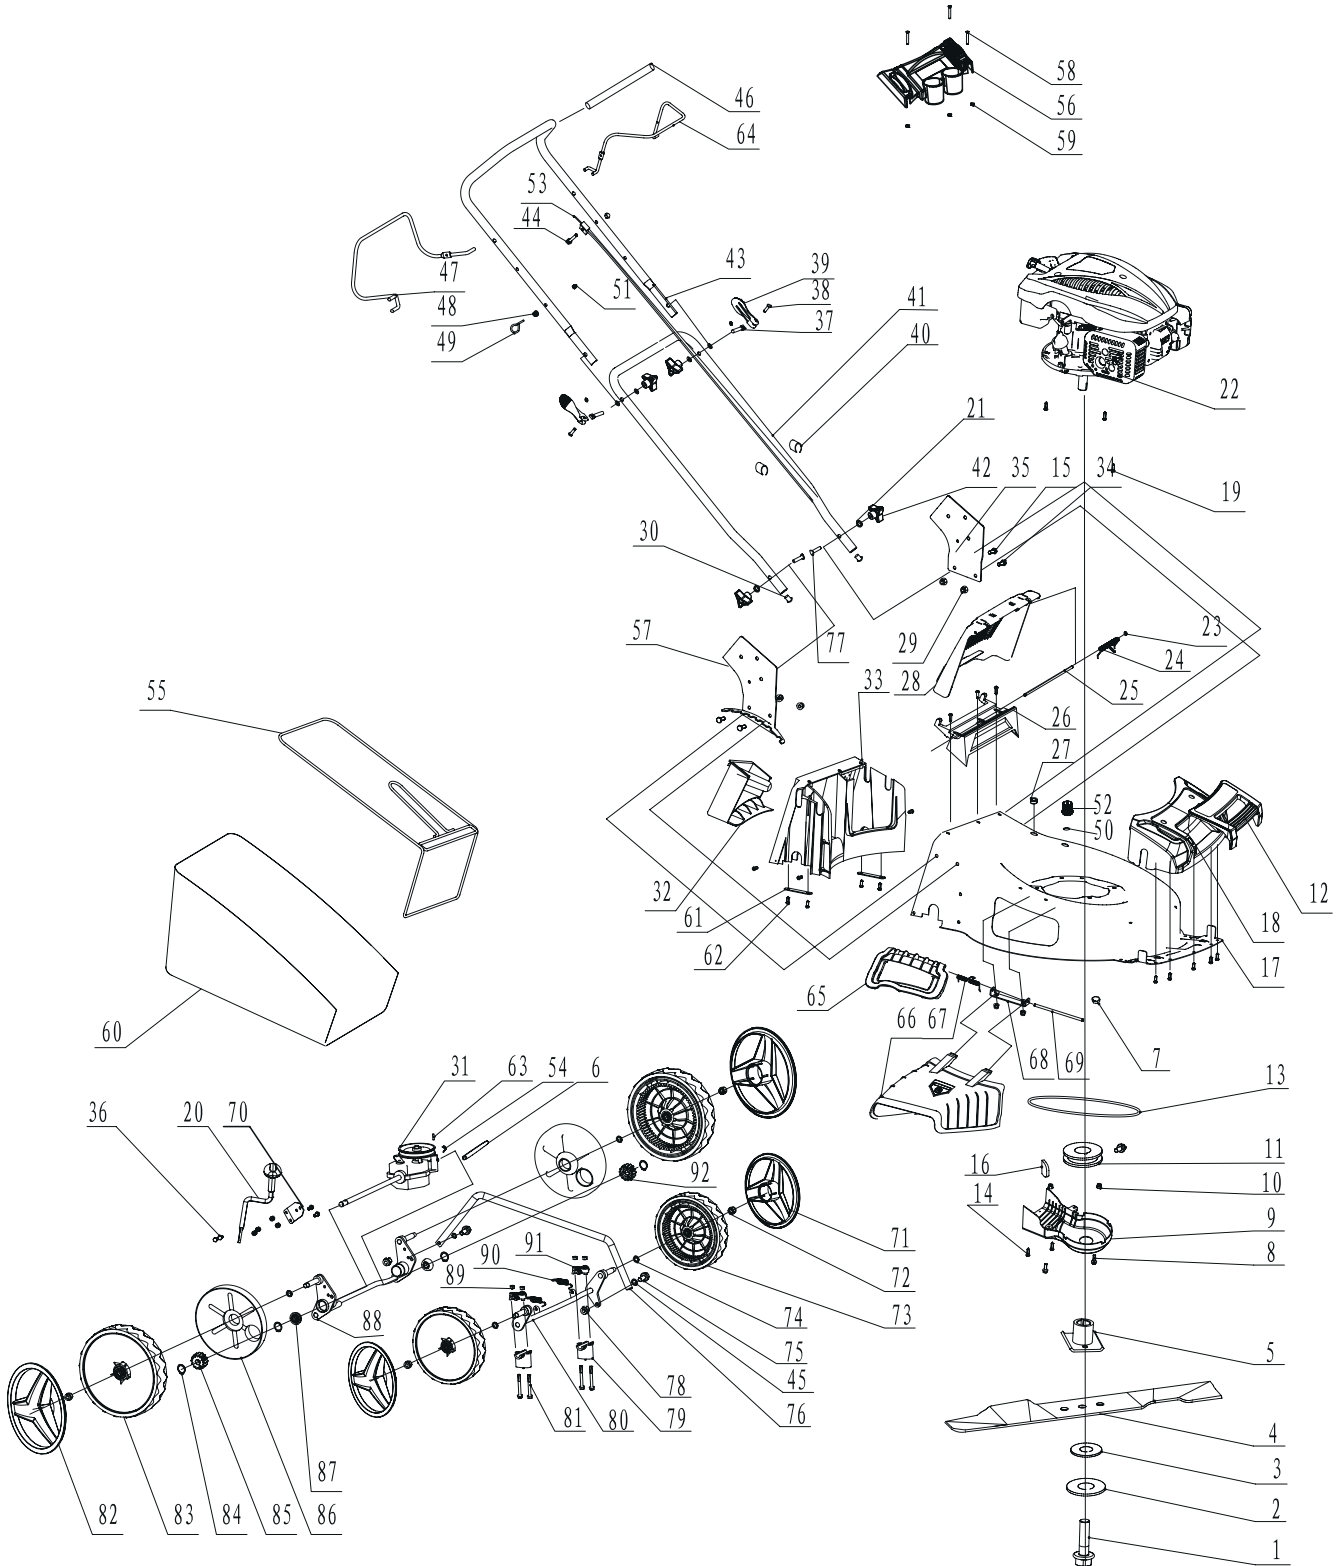

SELF PROPELLED PETROL
LAWN MOWER

08673 – LMP510 SPARE PARTS DRAWING

SELF PROPELLED PETROL LAWN MOWER

08673 – LMP510 SPARE PARTS LISTING

KEY No.	PART No.	STOCK No.	DESCRIPTION
1	Y-LMP510-1D	76118	Bolt BS1768 3/8-24UNFx38
2	Y-LMP510-2D	76119	Flat washer
3	Y-LMP510-3D	76195	Washer
4	Y-LMP510-4D	76207	Blade
5	Y-LMP510-5D	76930	Blade adapter
6	Y-LMP510-6D	76931	The metal clip
7	Y-LMP510-7D	76939	Flywheel nut m14x1.5
8	Y-LMP510-8D	77182	Bolt m6x16
9	Y-LMP510-9D	78213	Belt cover
10	Y-LMP510-10D	78214	Bolt m6
11	Y-LMP510-11D	78280	Initiative pulley
12	Y-LMP510-12D	78465	Front cover handle
13	Y-LMP510-13D	78466	Belt v
14	Y-LMP510-14D	78469	Screw kal50x12
15	Y-LMP510-15D	78710	Bolt m8x30
16	Y-LMP510-16D	78929	Woodruff key
17			Deck
18	Y-LMP510-18D	78978	Decorative cover (front)
19	Y-LMP510-19D	79188	Bolt m8x30
20	Y-LMP510-20D	79336	Glove assembly
21	Y-LMP510-21D	80007	Washer 8.4*24*2
22	Y-LMP510-22D	80031	Engine dvo175
23	Y-LMP510-23D	80147	Circlip
24	Y-LMP510-24D	80329	Torsional spring (rear cover)
25	Y-LMP510-25D	80330	Axle(rear cover)
26	Y-LMP510-26D	80716	Plastic part
27	Y-LMP510-27D	80717	Cable protection pipe Ø16
28	Y-LMP510-28D	80718	Rear cover
29	Y-LMP510-29D	86080	Nut m8
30	Y-LMP510-30D	86866	Stem
31	Y-LMP510-31D	86867	Gearbox
32	Y-LMP510-32D	86871	Mulching plug
33	Y-LMP510-33D	86872	Back panel
34	Y-LMP510-34D	86874	Bolt m8x20
35	Y-LMP510-35D	86877	Left handle support
36	Y-LMP510-36D	86882	Bolt m6x14
37	Y-LMP510-37D	86935	Fixed bolt m8x68
38	Y-LMP510-38D	86937	Fixed pin
39	Y-LMP510-39D	86938	Handle fast fix
40	Y-LMP510-40D	87384	Clip
41			Lower handle
42	Y-LMP510-42D	87457	Triangle knob
43			Upper handle
44	Y-LMP510-44D	87808	Bolt m6x35
45	Y-LMP510-45D	87986	Gasket 8.4*16*1.4
46	Y-LMP510-46D	87987	Soft grip

KEY No.	PART No.	STOCK No.	DESCRIPTION
47	Y-LMP510-47D	87988	Clutch lever
48	Y-LMP510-48D	88154	Nut m6
49	Y-LMP510-49D	88918	Rope guide support
50	Y-LMP510-50D	88925	O-rings
51	Y-LMP510-51D	88928	Nut m6
52	Y-LMP510-52D	88930	Wash mouth
53	Y-LMP510-53D	88933	Clutch and brake cable
54	Y-LMP510-54D	88986	Tension tension spring
55	Y-LMP510-55D	89216	Clippings bag bracket
56	Y-LMP510-56D	89291	The control panel
57	Y-LMP510-57D	89292	Right handle support
58	Y-LMP510-58D	89720	Bolt m5x30
59	Y-LMP510-59D	89779	Nut m5
60	Y-LMP510-60D	89821	Grass catcher bag
61	Y-LMP510-61D	89822	Rear axle plank (r)
62	Y-LMP510-62D	89823	Screw st6.3x16f
63	Y-LMP510-63D	89826	Gear pin(transmission)
64	Y-LMP510-64D	89827	Brake level
65	Y-LMP510-65D	89828	Side cover assembly
66	Y-LMP510-66D	91199	Side discharge chute
67	Y-LMP510-67D	91438	Torsional spring
68	Y-LMP510-68D	92184	Bracket(side discharge cover)
69	Y-LMP510-69D	92416	Axle(side discharge cover)
70	Y-LMP510-70D	92417	Heigh adjuster plank
71	Y-LMP510-71D	92480	Wheel cover
72	Y-LMP510-72D	92496	Nut m10x1.5
73	Y-LMP510-73D	92499	Front wheel
74	Y-LMP510-74D	92501	Washer
75	Y-LMP510-75D	92504	Fixed bolt
76	Y-LMP510-76D	92505	Height adjustment link bar
77	Y-LMP510-77D	92516	Bolt m8x45
78	Y-LMP510-78D	92521	Nut m6
79	Y-LMP510-79D	92522	Hold hoop
80	Y-LMP510-80D	92523	Front wheel axle
81	Y-LMP510-81D	92525	Bolt m6x50
82	Y-LMP510-82D	92528	Wheel cover
83	Y-LMP510-83D	92537	Rear wheel
84	Y-LMP510-84D	92538	Circlip
85	Y-LMP510-85D	92539	Right gear assy
86	Y-LMP510-86D	92551	Inner wheel cover
87	Y-LMP510-87D	92552	Ball bearing 12.7* 28.6
88	Y-LMP510-88D	92553	Rear wheel axle
89	Y-LMP510-89D	92561	Bolt m6
90	Y-LMP510-90D	92562	Height adjuster spring
91	Y-LMP510-91D	92563	Hold hoop
92	Y-LMP510-92D	92565	Left gear assy