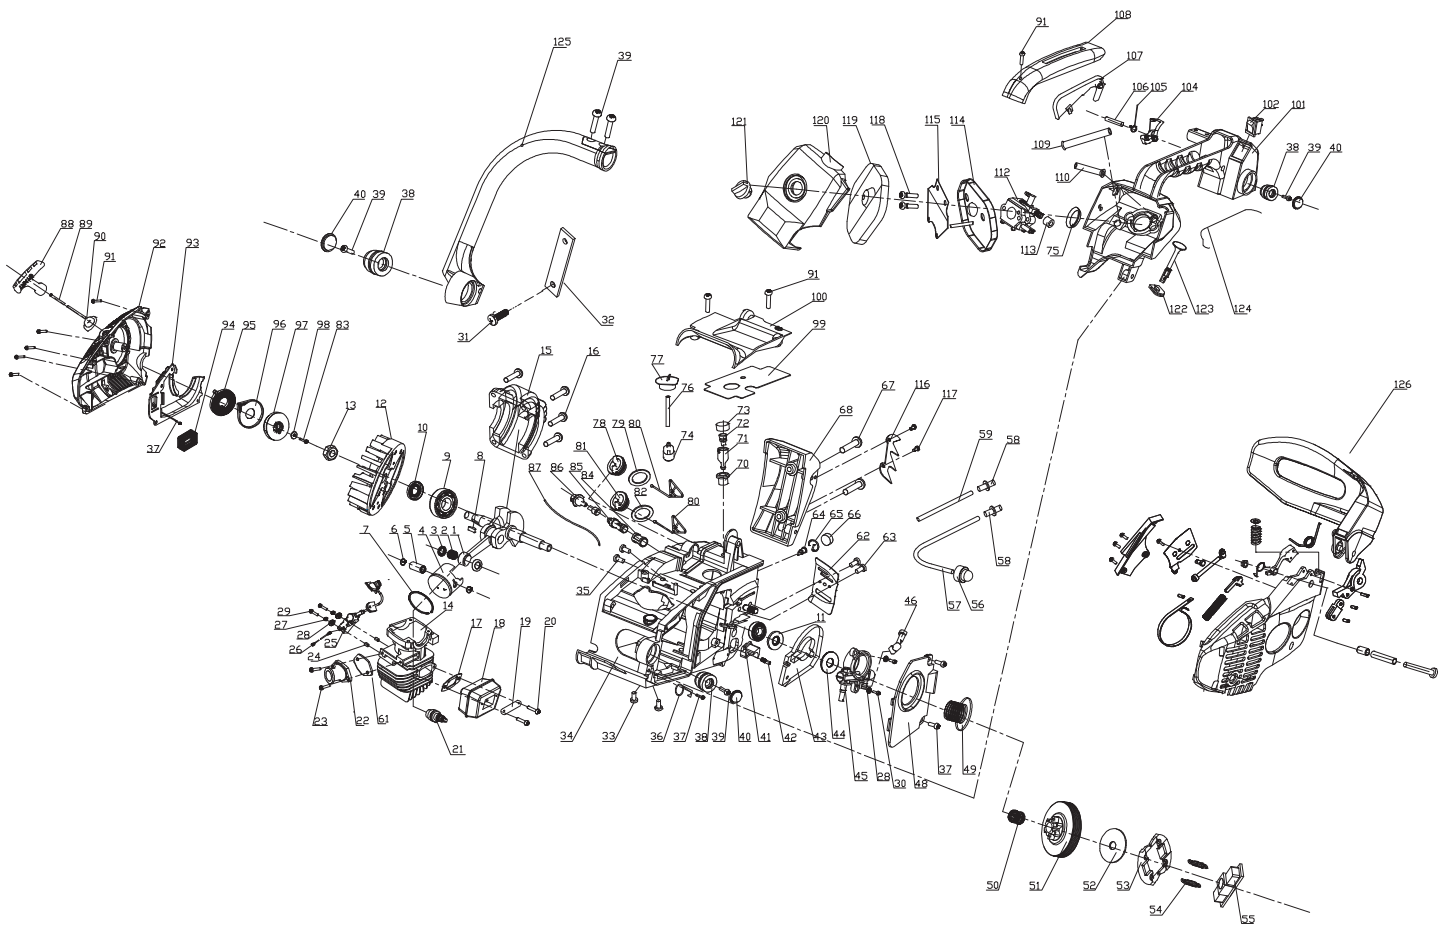

25.4cc 250mm

PETROL CHAINSAW

15042 - CSP2625 SPARE PARTS DRAWING

25.4cc 250mm

PETROL CHAINSAW

15042 - CSP2625 SPARE PARTS LISTING

Key No.	Part No.	Stock No.	Description	Key No.	Part No.	Stock No.	Description
1	YCSP2625-01	15129	Crank shaft assembly	42	YCSP2625-42	15172	Screw st5.5 × 15
2	YCSP2625-02	15130	Needle bearing ball	43	YCSP2625-43	15173	Oil pump sponge washer
3	YCSP2625-03	15131	Ring snap	44	YCSP2625-44	15174	Oil pump washer
4	YCSP2625-04	15132	Piston	45	YCSP2625-45	15175	Oil pump
5	YCSP2625-05	15133	Piston pin	46	YCSP2625-46	15176	Chain oil outlet pipe
6	YCSP2625-06	15134	Snap ring	47	YCSP2625-47	15177	Oil pump washer
7	YCSP2625-07	15135	Piston ring	48	YCSP2625-48	15178	Oil pump shield
8	YCSP2625-08	15136	Woodruff key 3 × 10	49	YCSP2625-49	15179	Worm gear
9	YCSP2625-09	15137	Ball bearing 6001	50	YCSP2625-50	15180	Needle bearing
10	YCSP2625-10	15138	Right oil ring 12 × 22 × 4.5	51	YCSP2625-51	15181	Drum clutch cover
11	YCSP2625-11	15139	Left oil ring 12 × 22 × 6	52	YCSP2625-52	15182	Drum clutch washer
12	YCSP2625-12	15140	Fly wheel	53	YCSP2625-53	15183	Clutch support
13	YCSP2625-13	15141	Screw m8 × 1	54	YCSP2625-54	15184	Drum clutch spring
14	YCSP2625-14	15142	Cylinder	55	YCSP2625-55	15185	Clutch retainer
15	YCSP2625-15	15143	Support cylinder	56	YCSP2625-56	15186	Carburetor oil vacuole
16	YCSP2625-16	15144	Screw m5 × 20	57	YCSP2625-57	15187	Intake boot
17	YCSP2625-17	15145	Washer muffler	58	YCSP2625-58	15188	Oil hose tie in
18	YCSP2625-18	15146	Muffler	59	YCSP2625-59	15189	Oil return tube
19	YCSP2625-19	15147	Shield muffler	61	YCSP2625-61	15190	Air gasket hose
20	YCSP2625-20	15148	Screw m5 × 40	62	YCSP2625-62	15191	Bar plate
21	YCSP2625-21	15149	Spark plug	63	YCSP2625-63	15192	Screw st4.2 × 11
22	YCSP2625-22	15150	Air hose	64	YCSP2625-64	15193	Valve vent
23	YCSP2625-23	15151	Screw m4 × 14	65	YCSP2625-65	15194	Aerate spigot snap ring
24	YCSP2625-24	15152	Electric ignition pad	66	YCSP2625-66	15195	Aerate spigot sponge
25	YCSP2625-25	15153	Electric ignition	67	YCSP2625-67	15196	Screw st5 × 13
26	YCSP2625-26	15154	Stop wire	68	YCSP2625-68	15197	Wood catcher
27	YCSP2625-27	15155	Washer 4	70	YCSP2625-70	15198	Balance support
28	YCSP2625-28	15156	Gasket 4	71	YCSP2625-71	15199	Balancer upper
29	YCSP2625-29	15157	Screw m4 × 20	72	YCSP2625-72	15200	Vent valve
30	YCSP2625-30	15158	Screw m4 × 14	73	YCSP2625-73	15201	Balancer lower
31	YCSP2625-31	15159	Screw st4.8 × 13	74	YCSP2625-74	15202	Filter
32	YCSP2625-32	15160	Safety belt	75	YCSP2625-75	15203	Clutch support
33	YCSP2625-33	15161	Screw m5 × 20	76	YCSP2625-76	15206	Oil hose
34	YCSP2625-34	15163	Crank case	77	YCSP2625-77	15207	Oil hose support
35	YCSP2625-35	15165	Hex ring spanner m5 × 14	78	YCSP2625-78	15208	Fuel cap
36	YCSP2625-36	15166	Pothook	79	YCSP2625-79	15209	Fuel gasket
38	YCSP2625-38	15168	Rubber pad	80	YCSP2625-80	15210	Fuel pat
39	YCSP2625-39	15169	Screw st4.8 × 16	81	YCSP2625-81	15211	Oil cap
40	YCSP2625-40	15170	Plug pad	82	YCSP2625-82	15218	Oil cap gasket
41	YCSP2625-41	15171	Chain catcher	83	YCSP2625-83	15219	Screw st4.8 × 16