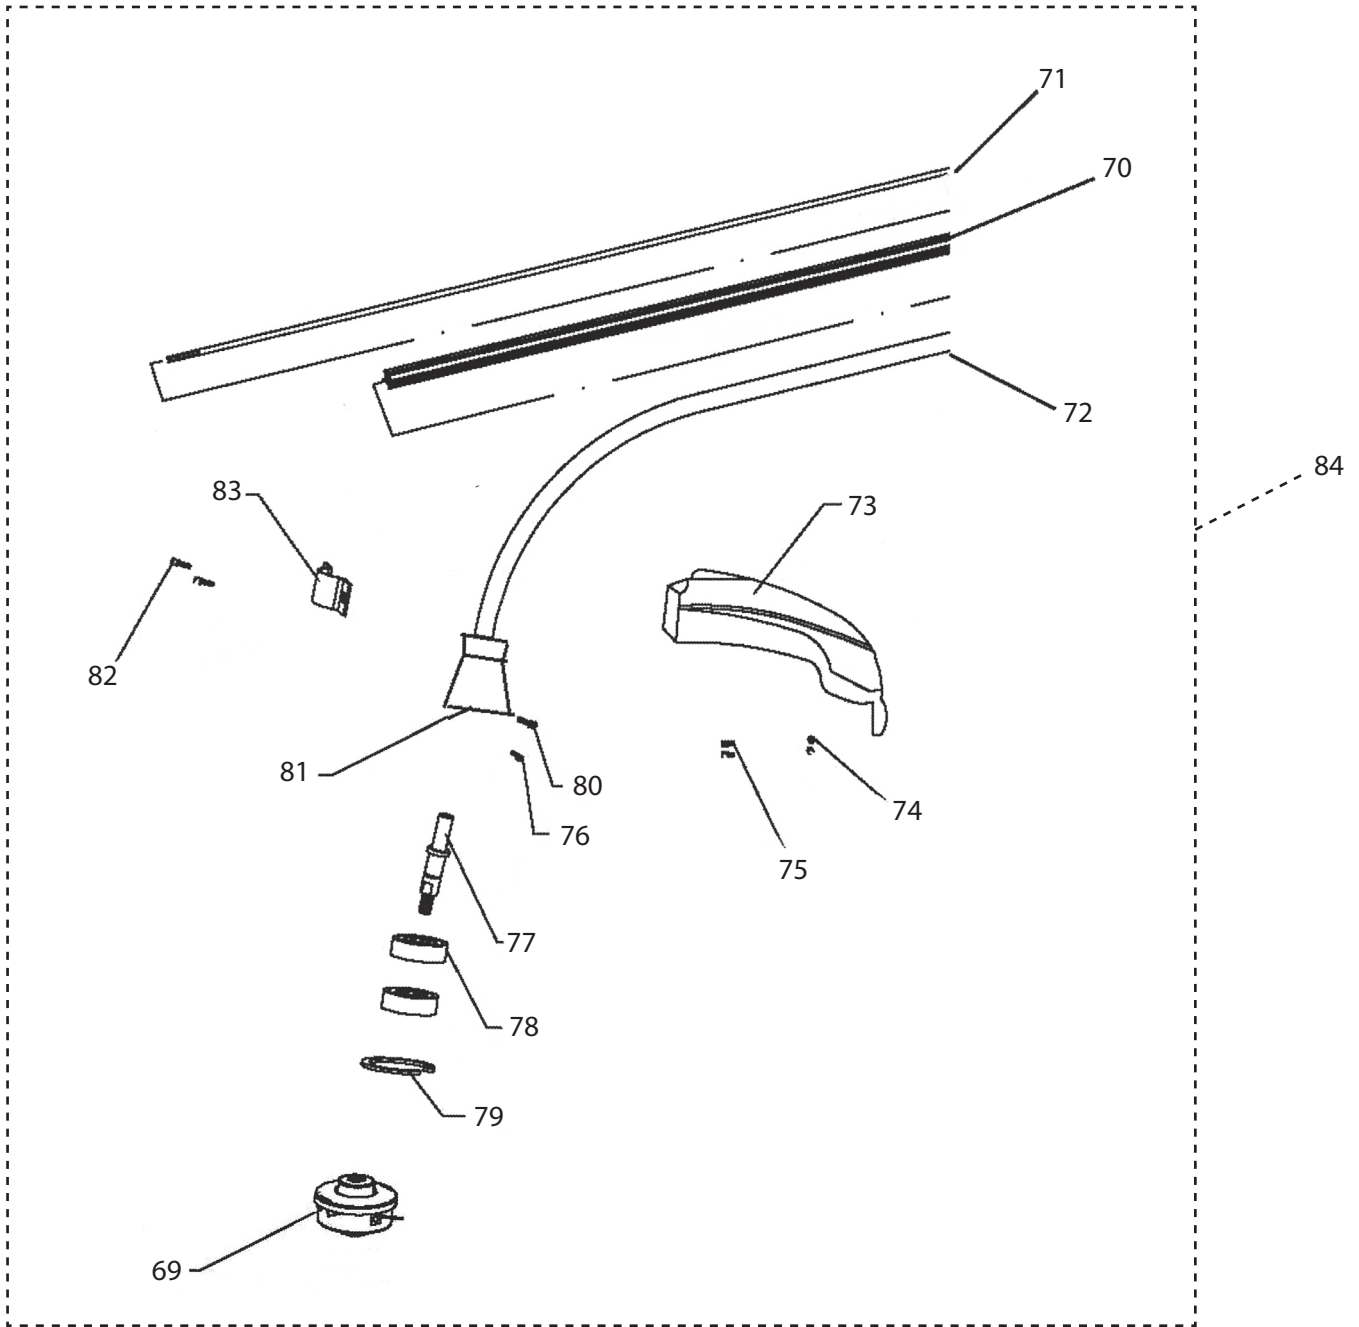

PETROL

2-IN-1 GARDEN TOOL

16056 - GTP32 SPARE PARTS DRAWING

PETROL

2-IN-1 GARDEN TOOL

16056 - GTP32 SPARE PARTS LISTING

Key No.	Part No.	Stock No.	Description	Key No.	Part No.	Stock No.	Description
1	Y-GTP33-01	85217	Plate	43	Y-GTP33-43	85258	Cylinder
2	Y-GTP33-02	85218	Bolt	44	Y-GTP33-44	85259	Cylinder Gasket
3	Y-GTP33-03	85219	Starter Assembly	45	Y-GTP33-45	85260	Piston Ring
4	Y-GTP33-04	85220	Nut	46	Y-GTP33-46	85261	Piston
5	Y-GTP33-05	85221	Washer	47	Y-GTP33-47	85262	Needle Bearing
6	Y-GTP33-06	85222	Real Starter	48	Y-GTP33-48	85263	Oil Tank Assembly
7	Y-GTP33-07	85223	Oil Seal	49	Y-GTP33-49	85264	Clutch
8	Y-GTP33-08	85224	Crank Case (Small)	50	Y-GTP33-50	85265	Bolt
9	Y-GTP33-09	85225	Gasket Crank Case	51	Y-GTP33-51	85266	Bolt
10	Y-GTP33-10	85226	Bearing Needle	52	Y-GTP33-52	85267	Handle
11	Y-GTP33-11	85227	Crankshaft	53	Y-GTP33-53	85268	Ring
12	Y-GTP33-12	85228	Pin	54	Y-GTP33-54	85269	Bolt
13	Y-GTP33-13	85229	Crank Case (Big)	55	Y-GTP33-55	85270	Nut
14	Y-GTP33-14	85230	Bolt	56	Y-GTP33-56	85271	Bolt
15	Y-GTP33-15	85231	Key-flywheel	57	Y-GTP33-57	85272	Handle
16	Y-GTP33-16	85232	Flywheel	58	Y-GTP33-58	85273	Bearing
17	Y-GTP33-17	85233	Cover	59	Y-GTP33-59	85274	Shaft
18	Y-GTP33-18	85234	Air Filter	60	Y-GTP33-60	85275	Pipe
19	Y-GTP33-19	85235	Bolt	61	Y-GTP33-61	61630	Quick Change
21	Y-GTP33-21	85236	Flat Washer	62	Y-GTP33-62	85277	Bolt
22	Y-GTP33-22	85238	Bolt	66	AGTP33-HT	91840	Hedge trimmer attachment
23	Y-GTP33-23	85239	Washer	69	Y-GTP32-69	58350	Line trimmer spool
24	Y-GTP33-24	85240	Spring Drum Clutch	70	Y-GTP32-70	16378	Sleeve
25	Y-GTP33-25	85241	Bolt	71	Y-GTP32-71	16379	Flexible shaft
26	Y-GTP33-26	85242	Washer	72	Y-GTP32-72	16381	Curved aluminium pipe
27	Y-GTP33-27	85243	Clutch Spring	73	Y-GTP32-73	16382	Safety guard
28	Y-GTP33-28	85244	Stop	74	Y-GTP32-74	16383	M5 screw
29	Y-GTP33-29	85245	Carburetor	75	Y-GTP32-75	16384	Blade
30	Y-GTP33-30	85246	Bolt	76	Y-GTP32-76	16385	Screw
31	Y-GTP33-31	85247	Electric Ignition	77	Y-GTP32-77	16386	Shaft
32	Y-GTP33-32	85248	Carburetor Washer	78	Y-GTP32-78	16387	Bearing
33	Y-GTP33-33	85249	Intake Hose	79	Y-GTP32-79	16388	Ring
34	Y-GTP33-34	85250	Intake Hose Washer	80	Y-GTP32-80	16389	M5 × 20 screw
35	Y-GTP33-35	85251	Spark Plug	81	Y-GTP32-81	16390	Shroud
36	Y-GTP33-36	85252	Cylinder Cover	82	Y-GTP32-82	16391	M5 × 16 screw
37	Y-GTP33-37	85253	Bolt	83	Y-GTP32-83	16392	Collar
38	Y-GTP33-38	85254	Cover Muffler	84	AGTP32-84	17772	Line trimmer attachment
39	Y-GTP33-39	85255	Bolt				
41	Y-GTP33-41	85256	Muffler				
42	Y-GTP33-42	85257	Muffler Gasket