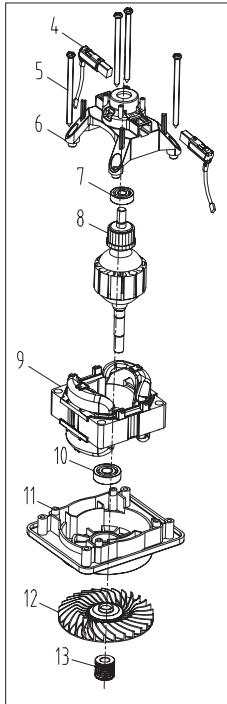

# 230V LAWN MOWER

20227 – GLM1400/380 SPARE PARTS DRAWING

## STORM FORCE

230V

# LAWN MOWER

20227 – GLM1400/380 SPARE PARTS LISTING

KEY No.	PART No.	STOCK No.	DESCRIPTION
1			(NP) Carrying Handle
2			(NP) Up Cap
3			(NP) Tapping Screw
4	YGLM1400/380-4	38382	Brush Assembly (Pair)
5			(NP) Tapping Screw
6			(NP) Motor Cap A
7	YGLM1400/380-8	38388	Armature Assembly
8			
9	YGLM1400/380-9	38897	Stator Assembly
10			
11			(NP) Motor Cap B
12	YGLM1400/380-12	38901	Fan Assembly
13			
14			(NP) Motor Seat
15			(NP) Tapping Screw
16			(NP) Break Ring
17			(NP) Cap
18			(NP) Nut
19			(NP) Ball Bearing
20			(NP) Ball Bearing
21			(NP) Band Brake
22			(NP) Break Spring
23			(NP) Blade Driver
24			(NP) Belt Wheel- B
25			(NP) Tapping Screw
26			(NP) Washer
27			(NP) Rounded Cover
28	YGLM1400/380-28	38967	Belt
29			
30	YGLM1400/380-30	38982	Blade Assembly
31			
32			(NP) Base
33			
34	YGLM1400/380-34	38988	Rear Wheel Assembly (pair)
35			
41			
37			(NP) Cord Clamp
38			
39	YGLM1400/380-40	39005	Grass Box Flap Assembly
40			
42			(NP) Data Label

KEY No.	PART No.	STOCK No.	DESCRIPTION
3			
43	YGLM1400/380-43	39062	Grass Box
44			
45			(NP) Bend Pipe
46			(NP) U Pipe
47			
48	YGLM1400/380-47	39528	Handle Fixing Assembly (pair)
65			
49			(NP) Cable Clip
50			(NP) Cable
51			(NP) Plug& Cord
52			
53			
54			
55			
56			
57	YGLM1400/380-60	40081	Switch Assembly
58			
59			
60			
61			
3			
62			
35			
36			
41	YGLM1400/380-36	40083	Front Wheel assembly (pair)
63			
64			
66			(NP) Sponge
67			(NP) Single-sided adhesive
68			(NP) Logo Label
69			(NP) Warning Label