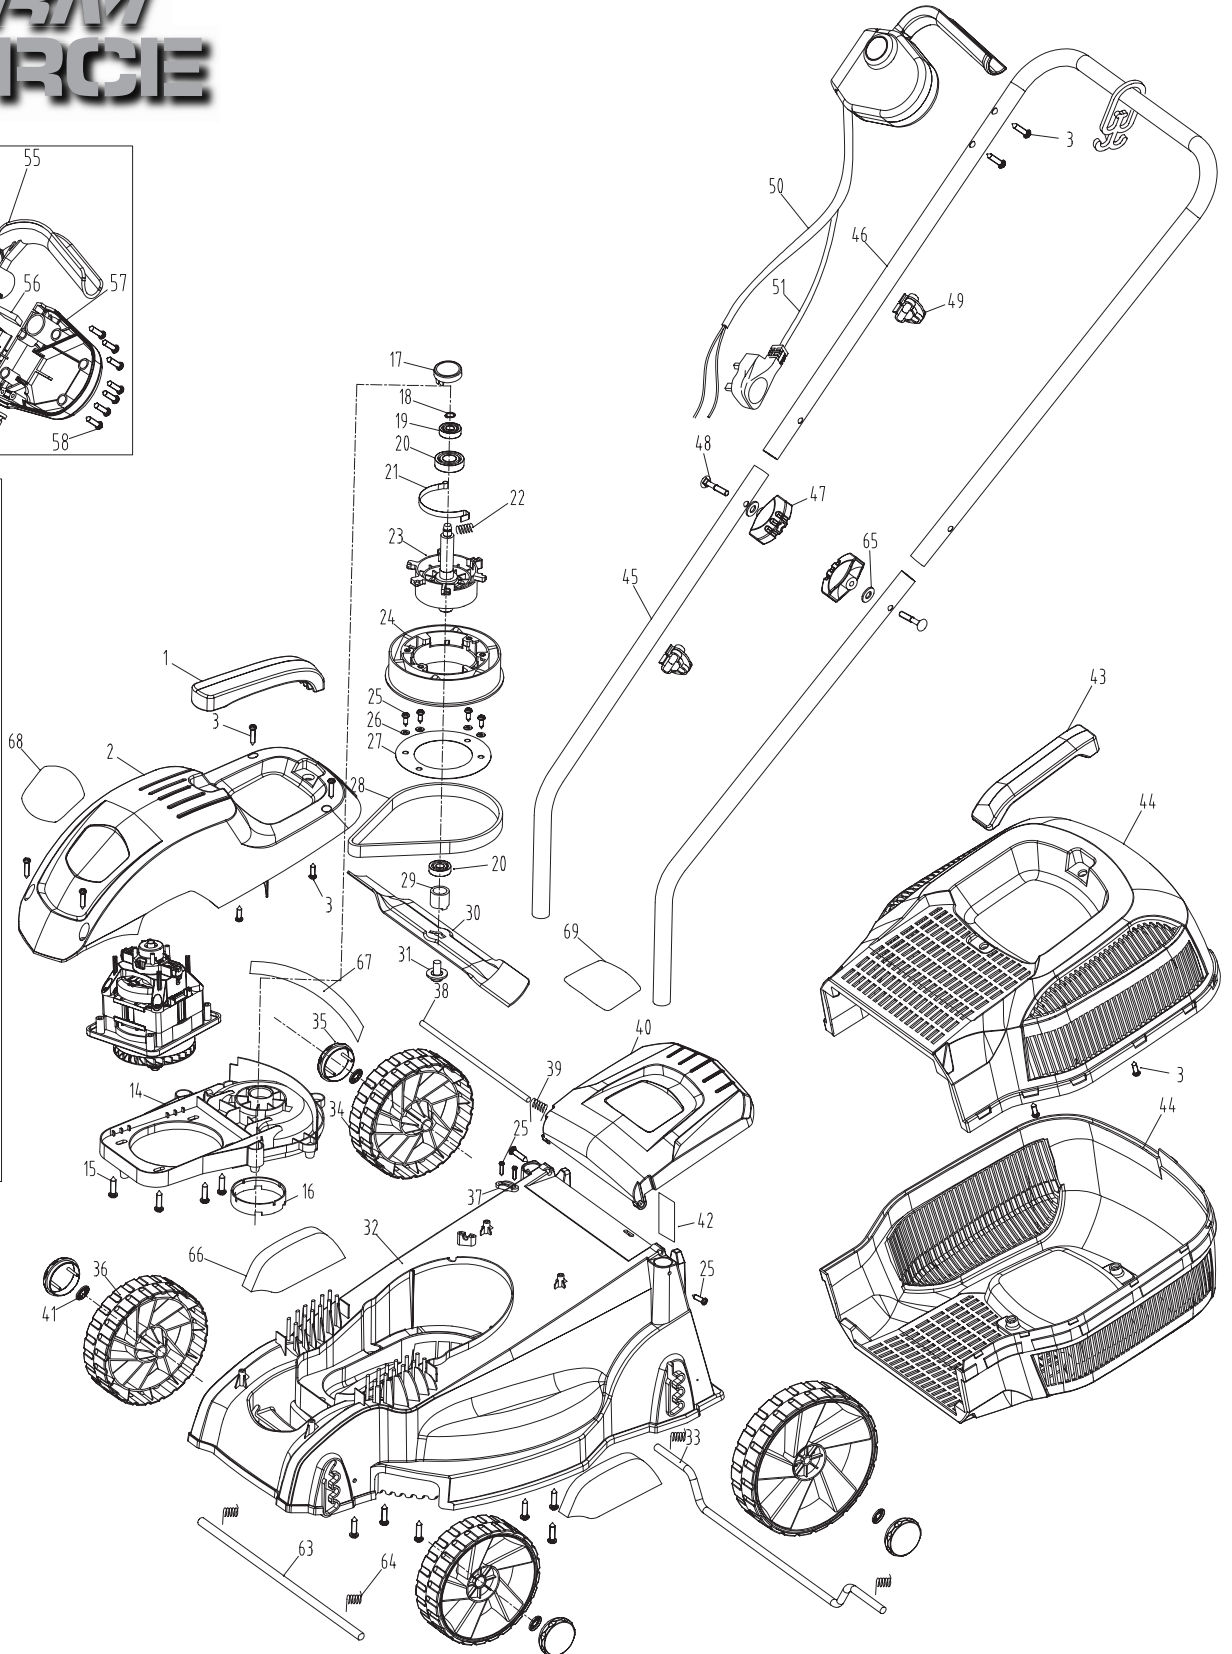

# 230V LAWN MOWER

20227 – GLM1400/380 SPARE PARTS DRAWING

## STORM FORCE

230V

# LAWN MOWER

20227 – GLM1400/380 SPARE PARTS LISTING

KEY No.	PART No.	STOCK No.	DESCRIPTION
1			(NP) Carrying Handle
2			(NP) Up Cap
3			(NP) Tapping Screw
4	YGLM1400/380-4	38382	Brush Assembly (Pair)
5			(NP) Tapping Screw
6			(NP) Motor Cap A
7	YGLM1400/380-8	38388	Armature Assembly
8			
9	YGLM1400/380-9	38897	Stator Assembly
10			
11			(NP) Motor Cap B
12	YGLM1400/380-12	38901	Fan Assembly
13			
14			(NP) Motor Seat
15			(NP) Tapping Screw
16			(NP) Break Ring
17			(NP) Cap
18			(NP) Nut
19			(NP) Ball Bearing
20			(NP) Ball Bearing
21			(NP) Band Brake
22			(NP) Break Spring
23			(NP) Blade Driver
24			(NP) Belt Wheel- B
25			(NP) Tapping Screw
26			(NP) Washer
27			(NP) Rounded Cover
28	YGLM1400/380-28	38967	Belt
29			
30	YGLM1400/380-30	38982	Blade Assembly
31			
32			(NP) Base
33			
34	YGLM1400/380-34	38988	Rear Wheel Assembly (pair)
35			
41			
37			(NP) Cord Clamp
38			
39	YGLM1400/380-40	39005	Grass Box Flap Assembly
40			
42			(NP) Data Label