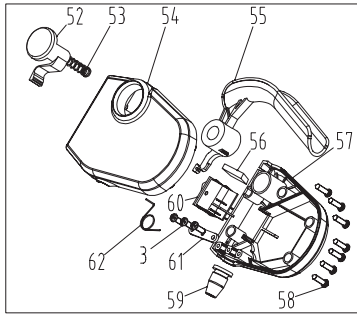

# 230V LAWN MOWER

20227 – GLM1400/380 SPARE PARTS DRAWING

## STORM FORCE

230V

# LAWN MOWER

20227 – GLM1400/380 SPARE PARTS LISTING

KEY No.	PART No.	STOCK No.	DESCRIPTION
1			(NP) Carrying Handle
2			(NP) Up Cap
3			(NP) Tapping Screw
4	YGLM1400/380-4	38382	Brush Assembly (Pair)
5			(NP) Tapping Screw
6			(NP) Motor Cap A
7	YGLM1400/380-8	38388	Armature Assembly
8			
9	YGLM1400/380-9	38897	Stator Assembly
10			
11			(NP) Motor Cap B
12	YGLM1400/380-12	38901	Fan Assembly
13			
14			(NP) Motor Seat
15			(NP) Tapping Screw
16			(NP) Break Ring
17			(NP) Cap
18			(NP) Nut
19			(NP) Ball Bearing
20			(NP) Ball Bearing
21			(NP) Band Brake
22			(NP) Break Spring
23			(NP) Blade Driver
24			(NP) Belt Wheel- B
25			(NP) Tapping Screw
26			(NP) Washer
27			(NP) Rounded Cover
28	YGLM1400/380-28	38967	Belt
29			
30	YGLM1400/380-30	38982	Blade Assembly
31			
32			(NP) Base
33			
34	YGLM1400/380-34	38988	Rear Wheel Assembly (pair)
35			
41			
37			(NP) Cord Clamp
38			
39	YGLM1400/380-40	39005	Grass Box Flap Assembly
40			
42			(NP) Data Label

KEY No.	PART No.	STOCK No.	DESCRIPTION
3			
43	YGLM1400/380-43	39062	Grass Box
44			
45			(NP) Bend Pipe
46			(NP) U Pipe
47			
48	YGLM1400/380-47	39528	Handle Fixing Assembly (pair)
65			
49			(NP) Cable Clip
50			(NP) Cable
51			(NP) Plug& Cord
52			
53			
54			
55			
56			
57	YGLM1400/380-60	40081	Switch Assembly
58			
59			
60			
61			
3			
62			
35			
36			
41	YGLM1400/380-36	40083	Front Wheel assembly (pair)
63			
64			
66			(NP) Sponge
67			(NP) Single-sided adhesive
68			(NP) Logo Label
69			(NP) Warning Label