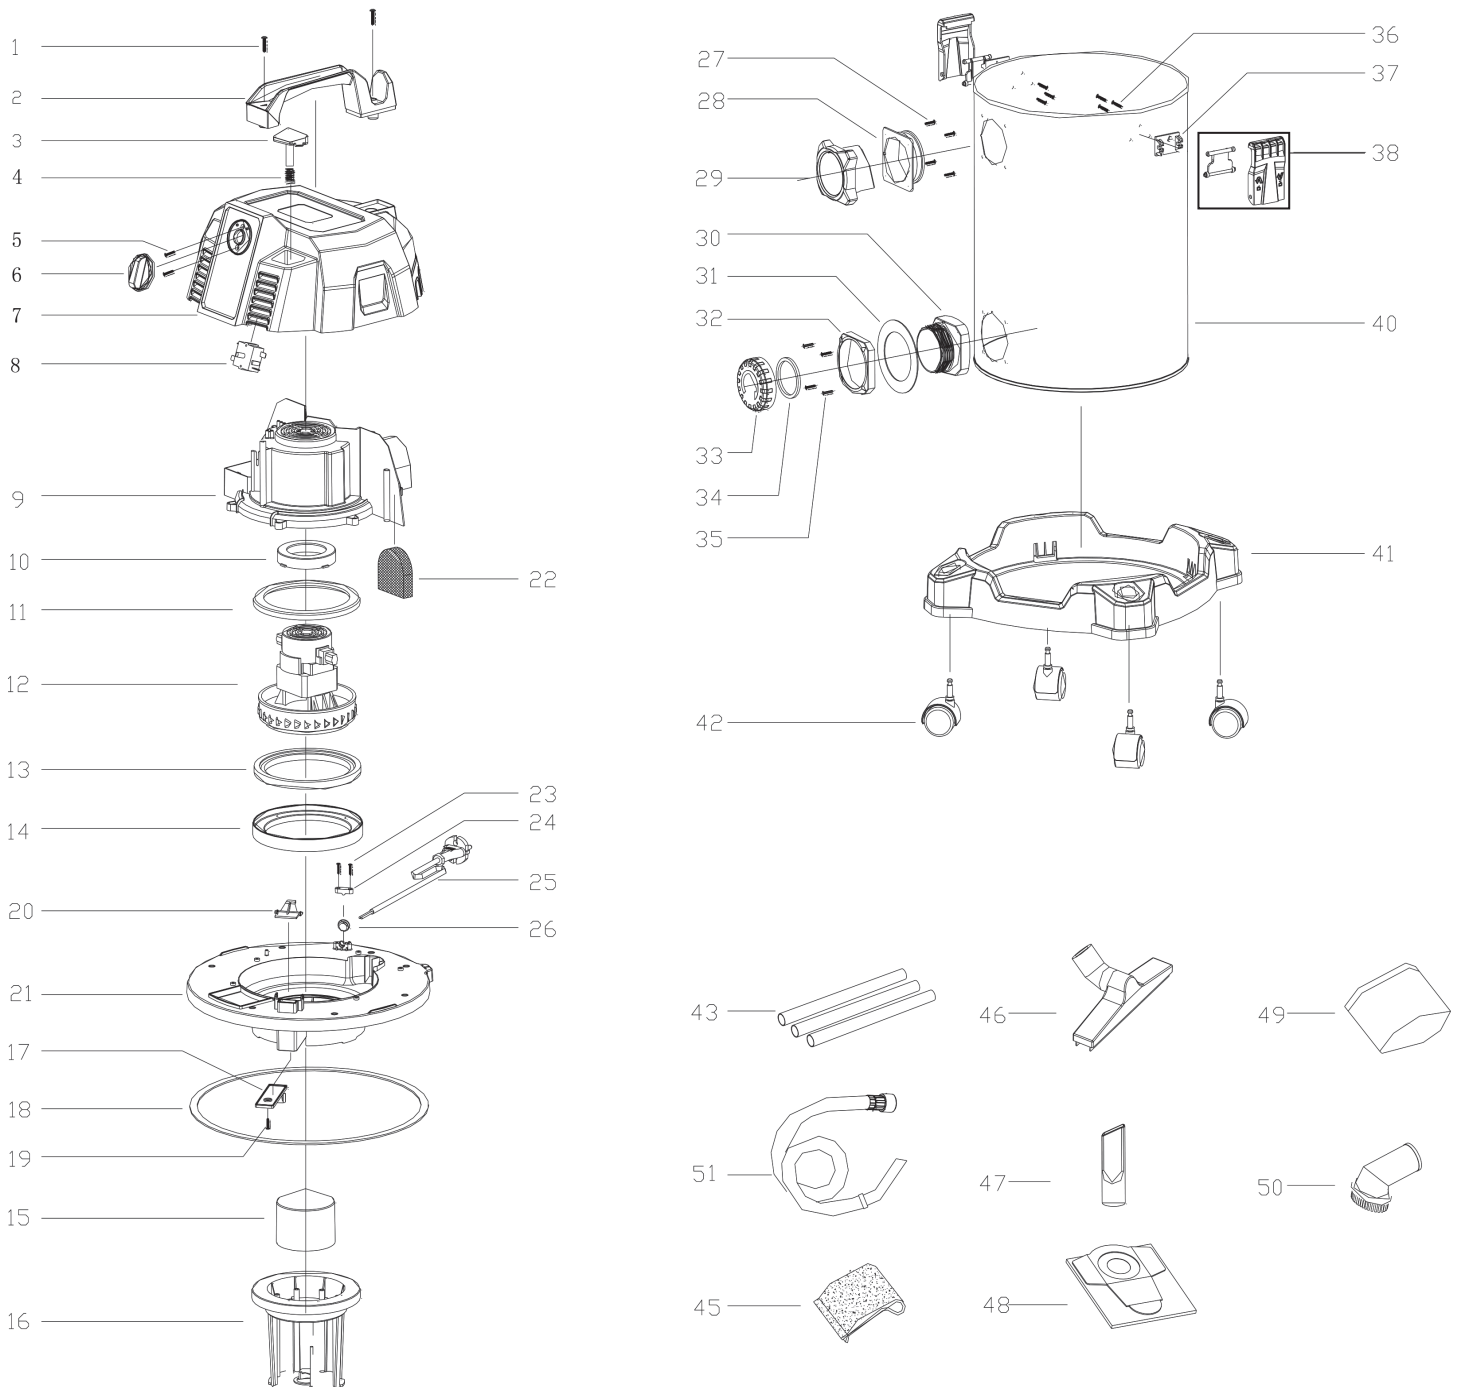

Helpline: (023) 8049 4344. Sales Desk: (023) 8049 4333. General Enquiries: (023) 8026 6355.

DRAPER TOOLS LTD, HURSLEY ROAD, CHANDLER'S FORD, EASTLEIGH, HANTS. SO53 1YF. U.K website: drapertools.com e-mail: sales@drapertools.com

JLLJ0318