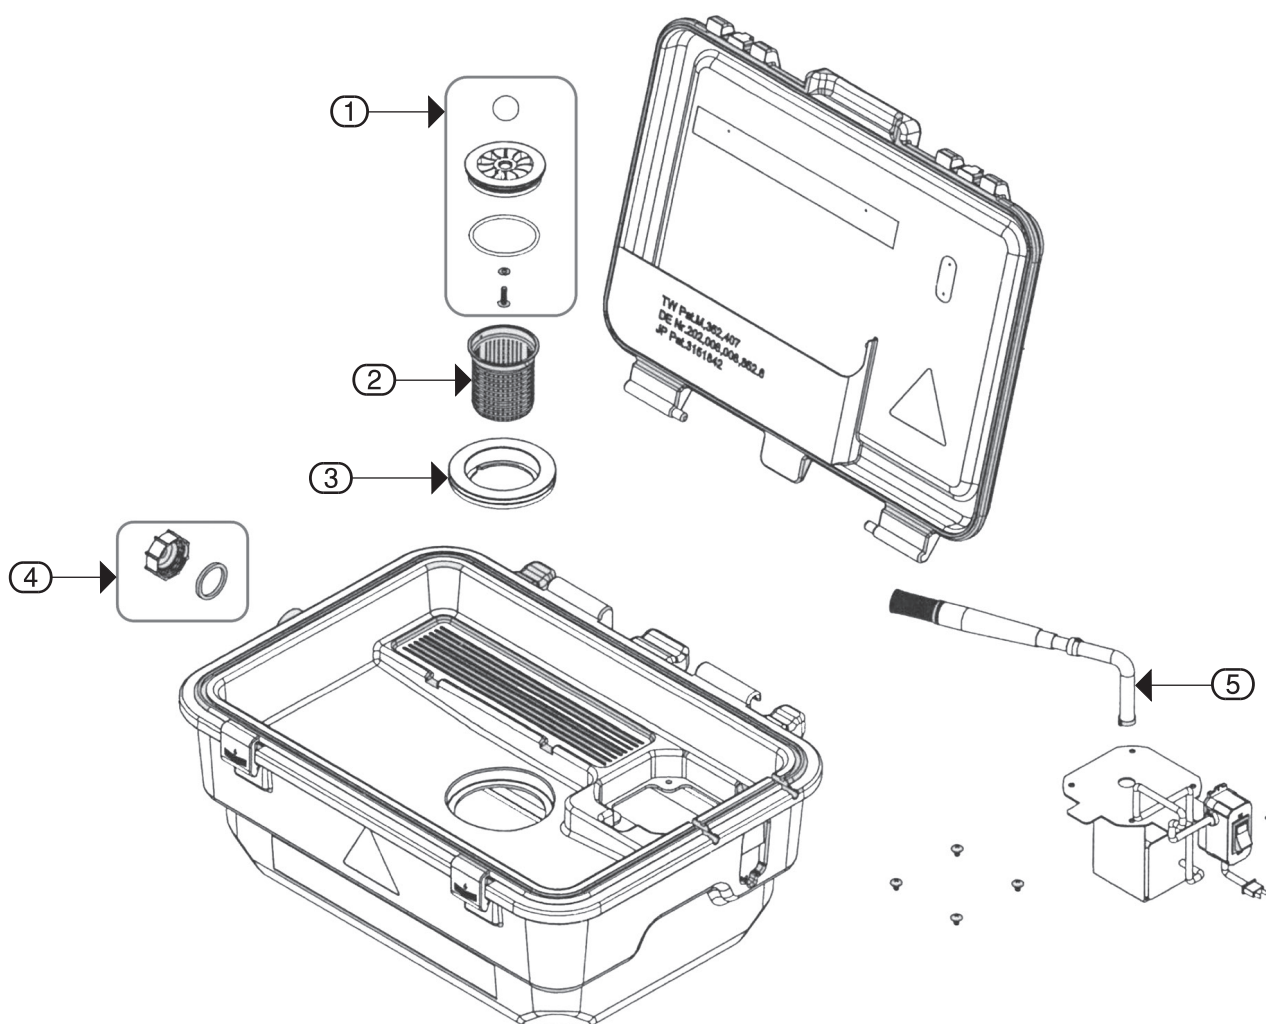

SPARE PARTS LISTING & DRAWING SHEET FOR

Portable Parts Washer

Stock No.22494

Part No.DPW3

KEY No.	PART No.	STOCK No.	DESCRIPTION
1	YDPW3-1	34541	Drain kit
2	YDPW3-2	34542	Drain filter
3	YDPW3-3	34543	Drain locking ring
4	YDPW3-4	34544	Waste drain cap & washer
5	YDPW3-5	66206	Nozzle and hose