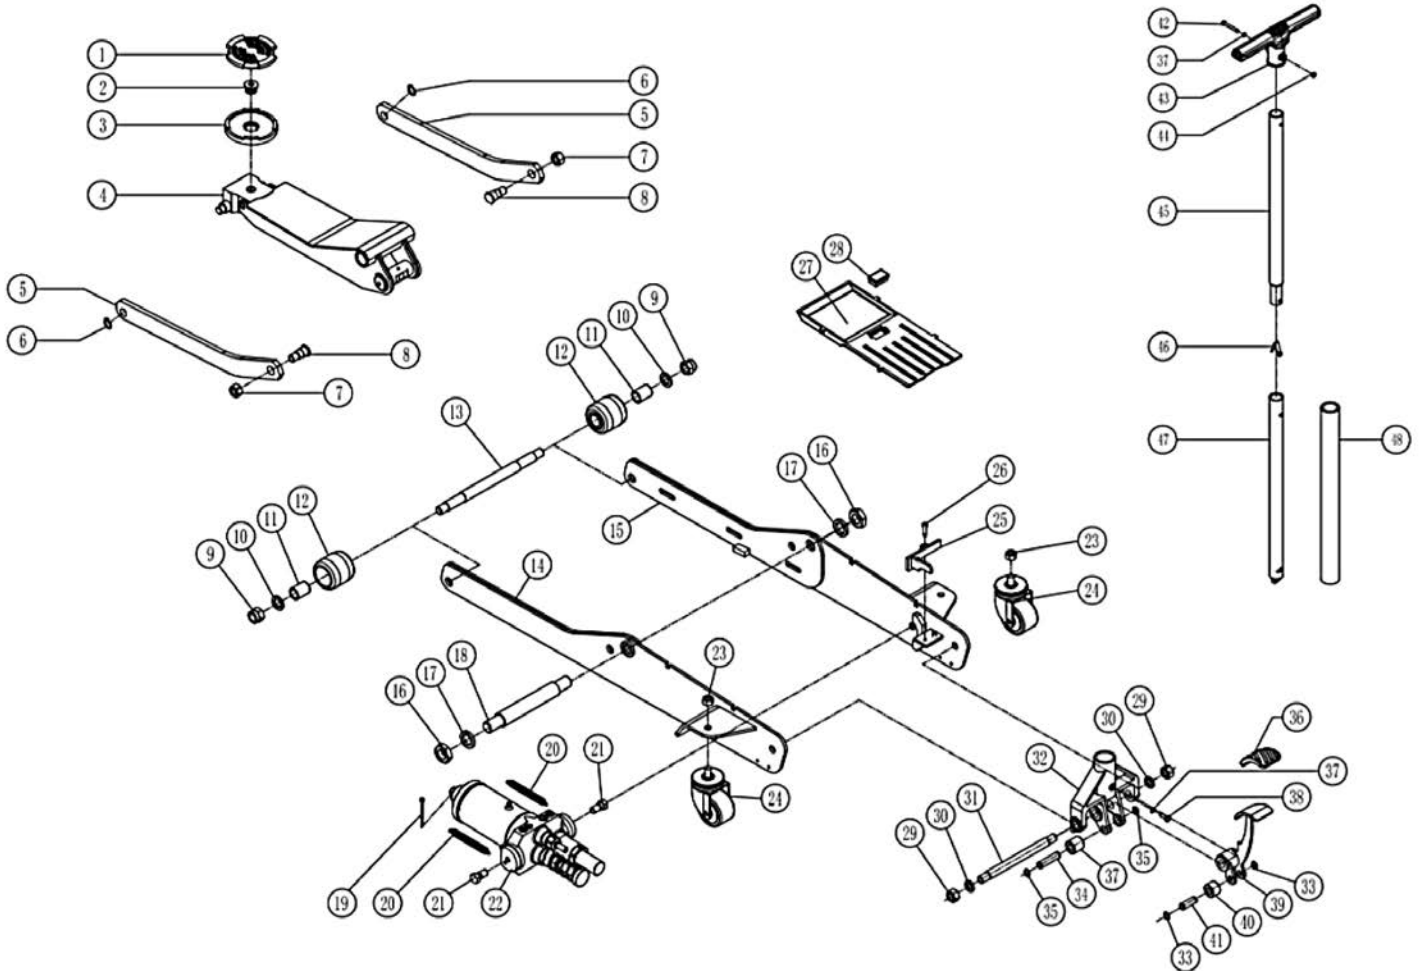

2 TONNE TROLLEY JACK

24295 – TR2-ELR SPARE PARTS LISTING / DRAWING

KEY No.	PART No.	STOCK No.	DESCRIPTION
1	YTJ2-ELR-1	04203	Rubber Saddle Pad
2-3	YTJ2-ELR-2	04204	Saddle Assembly
4			Lifting Arm Assembly
5-8	YTJ2-ELR-4	04205	Link Arm Assembly
9-13	YTJ2-ELR-5	04206	Front Wheel Assembly
14-15			Left/Right Side Plates
16-18			Lifting Arm Pin Kit
19-22	YTJ2-ELR-8	04209	Hydraulic Pump Kit
23-24	YTJ2-ELR-9	04210	Rear Castor Kit
25-26	YTJ2-ELR-10	04211	Pressure Relief Plate & Screw

KEY No.	PART No.	STOCK No.	DESCRIPTION
27-28	YTJ2-ELR-11	04213	Spare Parts Tray & Plug
29-32			
34-35	YTJ2-ELR-12	04214	Handle socket kit
37-38			
33	YTJ2-ELR-13	04215	Foot Pedal kit
39-41			
36	YTJ2-ELR-14	04217	Foot Pedal Rubber Cover
37	YTJ2-ELR-15	04218	Handle Kit
42-48			
N/A	YTJ2-ELR-16	04219	Hydraulic Pump Seal Kit