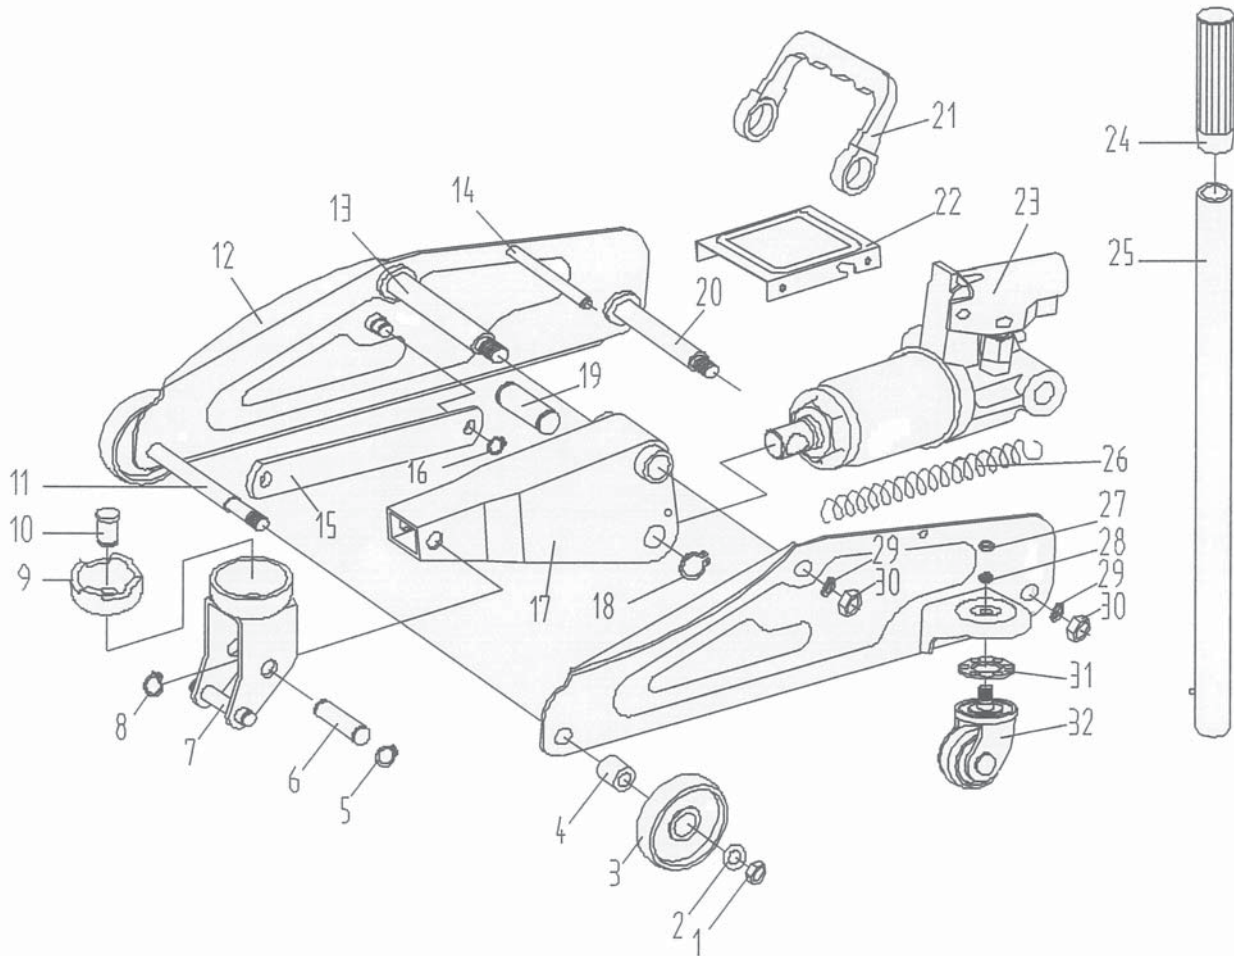

2 TONNE TROLLEY JACK

27634 – TJ2LD SPARE PARTS DRAWING & LISTING

KEY No.	PART No.	STOCK No.	DESCRIPTION
1	YTJ2LD-01	27638	Nut
2	YTJ2LD-02	27640	Washer
3	YTJ2LD-03	27641	Front wheel
4	YTJ2LD-04	27642	Bush
5	YTJ2LD-05	27643	Circlip
6	YTJ2LD-06	27644	Spindle
7	YTJ2LD-07	27645	Seat
8	YTJ2LD-08	27646	Circlip
9	YTJ2LD-09	27647	Saddle
10	YTJ2LD-10	27649	Axis
11	YTJ2LD-11	27650	Front wheel axle
12	YTJ2LD-12	27651	Frame
13	YTJ2LD-13	27652	Arm axle
14	YTJ2LD-14	27653	Spindle
15	YTJ2LD-15	27654	Link rod
16	YTJ2LD-16	27655	Circlip

KEY No.	PART No.	STOCK No.	DESCRIPTION
17	YTJ2LD-17	27656	Lift arm
18	YTJ2LD-18	27657	Circlip
19	YTJ2LD-19	27658	Link axle
20	YTJ2LD-20	27659	Spindle
21	YTJ2LD-21	27660	Handle
22	YTJ2LD-22	27661	Inspection plate
23	YTJ2LD-23	27662	Pump unit
24	YTJ2LD-24	27663	Handle grip
25	YTJ2LD-25	27664	Handle
26	YTJ2LD-26	27665	Spring
27	YTJ2LD-27	27666	Bushing
28	YTJ2LD-28	28151	Washer
29	YTJ2LD-29	28152	Washer
30	YTJ2LD-30	28154	Nut
31	YTJ2LD-31	28155	Bearing
32	YTJ2LD-32	28156	Rear wheel