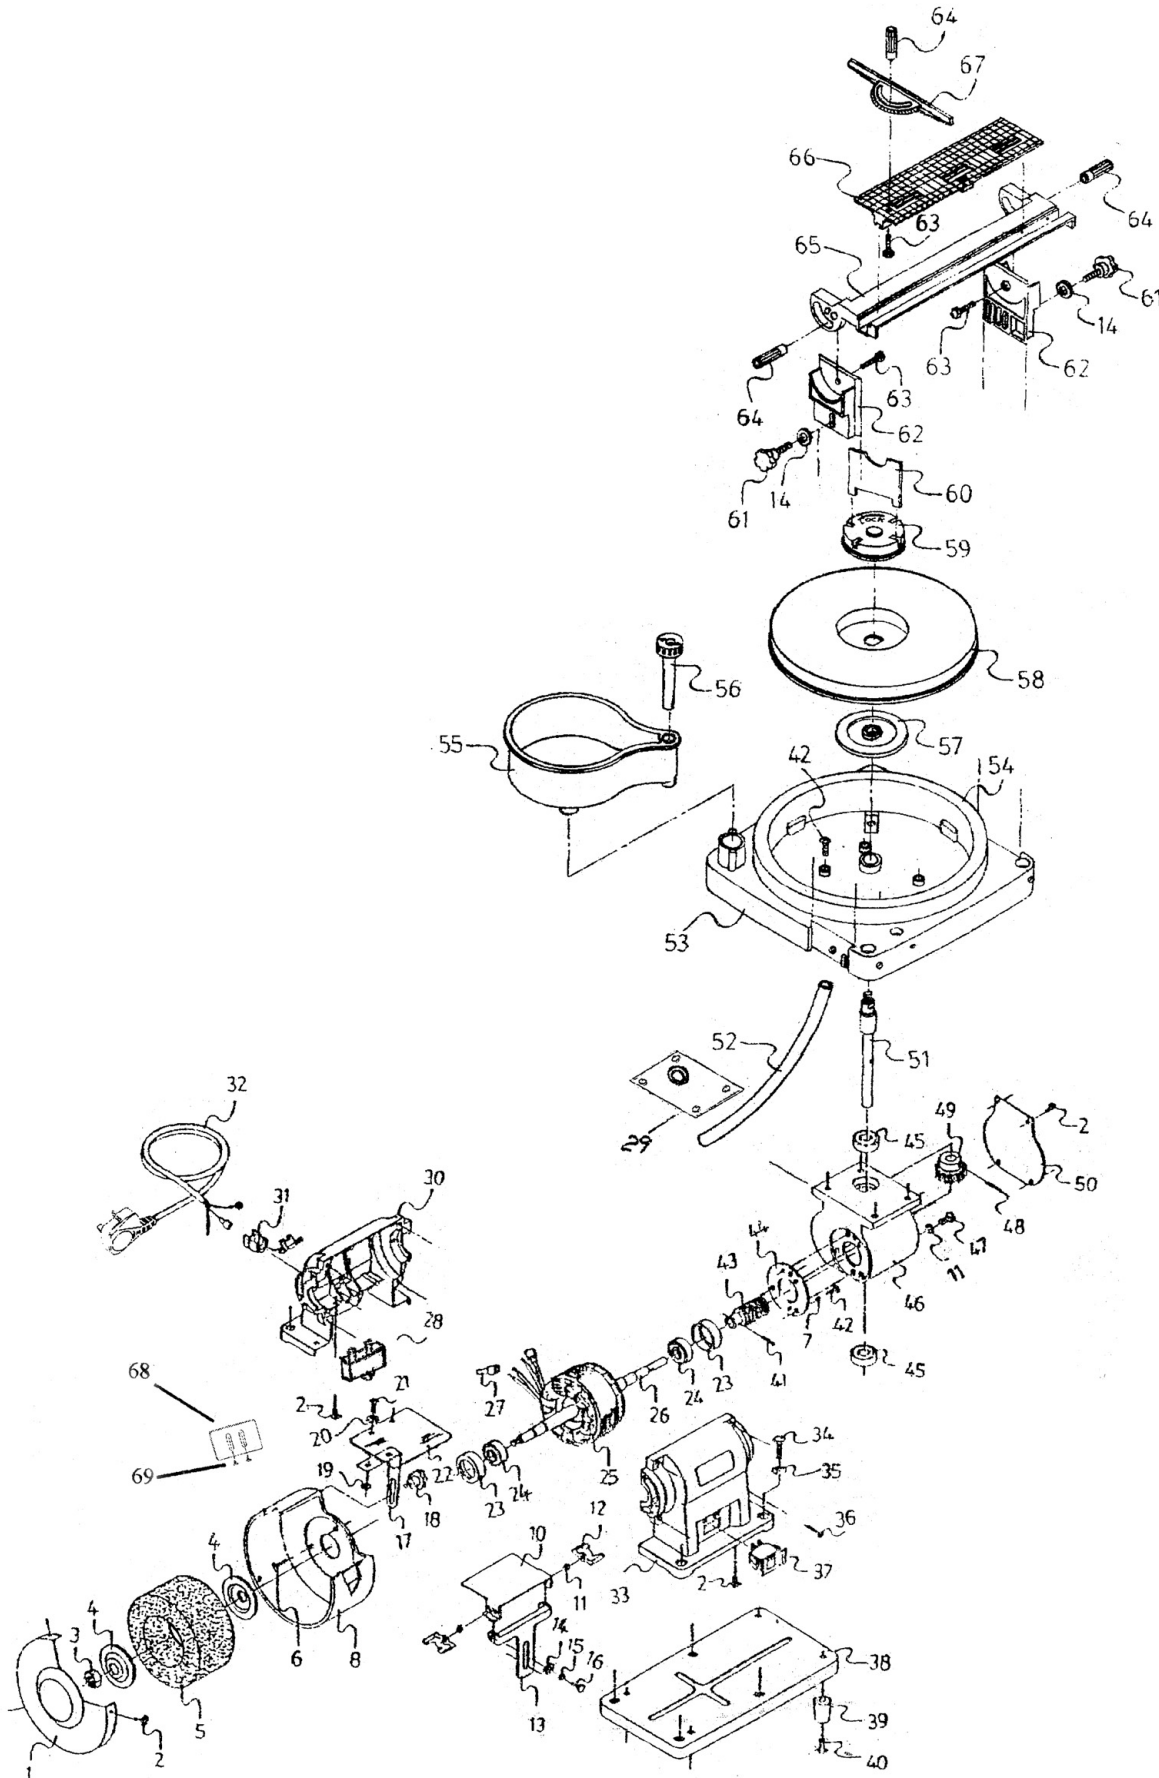

WET & DRY BENCH GRINDER

■ STOCK No.31235.

■ PART No.GWD205A.

SPARE PARTS LISTING

04/2004

KEY No.	PART No.	STOCK No.	DESCRIPTION
1	YGWD205A-01	29949	Grinding wheel side guard
2	YGWD205A-02	29950	Screw
3	YGWD205A-03	29951	Nut
4	YGWD205A-04	29952	Grinding wheel flange
5	AG205DA	38186	Dry stone
6	YGWD205A-06	29954	Screw
7	YGWD205A-07	29955	Spring washer
8	YGWD205A-08	29956	Grinding wheel guard
9	YGWD205A-09	29960	Hex. head bolt
10	YGWD205A-10	29961	Adjustable rest
11	YGWD205A-11	29962	Spring washer
12	YGWD205A-12	29963	Wing nut
13	YGWD205A-13	29964	Guide rest
14	YGWD205A-14	29965	Washer
15	YGWD205A-15	29966	Spring washer
16	YGWD205A-16	29967	Bolt
17	YGWD205A-17	29968	Eyeshield holder
18	YGWD205A-18	29969	Knob
19	YGWD205A-19	29970	Nut
20	YGWD205A-20	29971	Washer
21	YGWD205A-21	29972	Screw
22	YGWD205A-22	29973	Eyeshield
23	YGWD205A-23	29974	Bush
24	YGWD205A-24	29975	Bearing
25	YGWD205A-25	29976	Stator
26	YGWD205A-26	37050	Rotor
27	YGWD205A-27	29978	Terminal block
28	YGWD205A-28	36975	Condencer
29	YGWD205A-29	36976	Plate
30	YGWD205A-30	29981	Rear body
31	YGWD205A-31	29982	Strain relief
32	YGWD205A-32	64536	BS moulded plug and cable
33	YGWD205A-33	37051	Front body
34	YGWD205A-34	29985	Bolt
35	YGWD205A-35	29986	Washer

KEY No.	PART No.	STOCK No.	DESCRIPTION
36	YGWD205A-36	29987	Screw
37	YGWD205A-37	37052	On-Off switch
38	YGWD205A-38	29989	Base
39	YGWD205A-39	29990	Rubber foot
40	YGWD205A-40	29991	Screw
41	YGWD205A-41	29992	Pin
42	YGWD205A-42	29993	Screw
43	YGWD205A-43	29994	Gear
44	YGWD205A-44	29995	Plate
45	YGWD205A-45	29996	Bearing
46	YGWD205A-46	29997	Gear box
47	YGWD205A-47	29998	Screw
48	YGWD205A-48	29999	Pin
49	YGWD205A-49	30000	Gear
50	YGWD205A-50	30001	Gear box cover
51	YGWD205A-51	30002	Spindle
52	YGWD205A-52	30004	Water pipe
53	YGWD205A-53	37053	Water tray
54	YGWD205A-54	30014	Sponge
55	YGWD205A-55	30007	Water reservoir
56	YGWD205A-56	30008	Lock
57	YGWD205A-57	30013	Flange
58	AG205W	29804	Whet stone
59	YGWD205A-59	30010	Whet stone locking flange
60	YGWD205A-60	30009	Holding tool
61	YGWD205A-61	36783	Locking knob
62	YGWD205A-62	36785	Holder
63	YGWD205A-63	36786	Screw
64	YGWD205A-64	36787	Knob
65	YGWD205A-65	36788	Rest holder
66	YGWD205A-66	36789	Slide rest
67	YGWD205A-67	36790	Mitre guide
68	YGWD205A-68	64540	Spark deflector
69	YGWD205A-69	64541	Screw

WET & DRY BENCH GRINDER

■ STOCK No.31235.

■ PART No.GWD205A.

PARTS DRAWING

04/2004

Helpline: (023) 8049 4344. Sales Desk: (023) 8049 4333. General Enquiries: (023) 8026 6355.