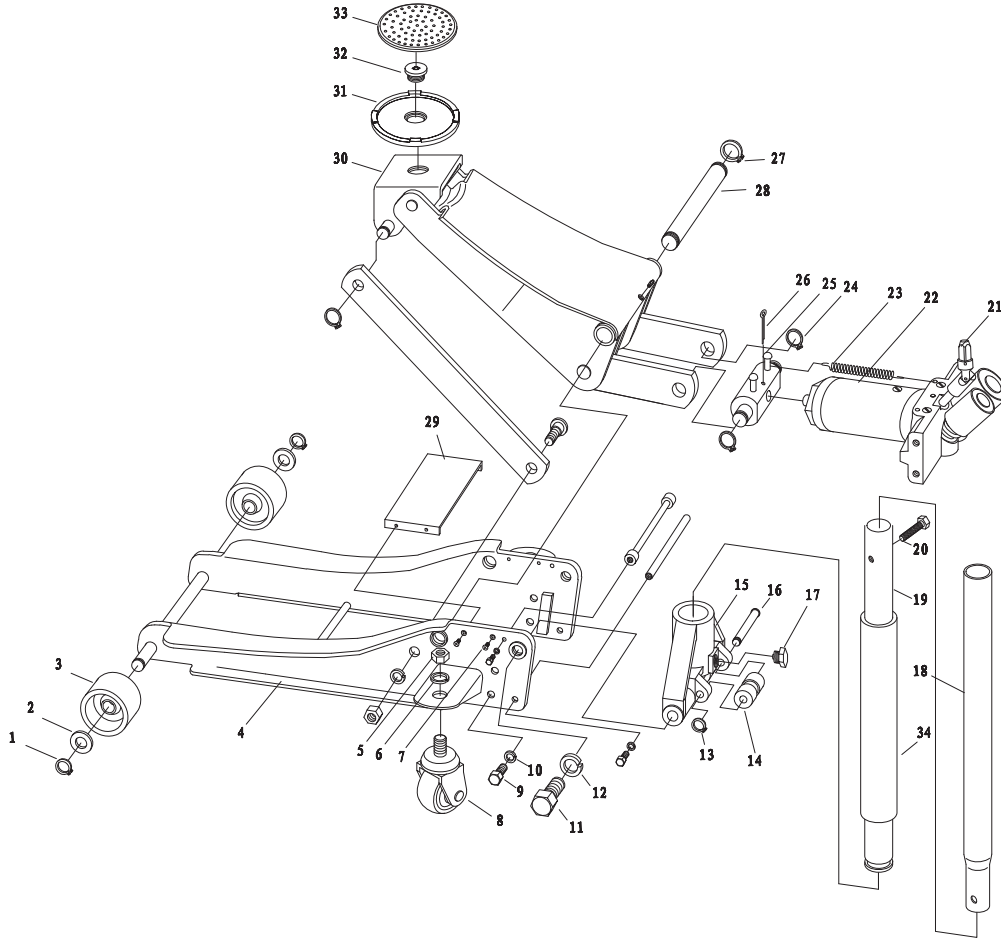

2 TONNE TROLLEY JACK

31481 – TJ2-PRO-C SPARE PARTS DRAWING & LISTING

KEY No.	PART No.	STOCK No.	DESCRIPTION
1	YT2-PRO-C-1	32614	Retaining ring
2	YT2-PRO-C-2	32615	Washer
3	YT2-PRO-C-3	32616	Front wheel
4	YT2-PRO-C-4	32617	Frame
5	YT2-PRO-C-5	32618	Nut
6	YT2-PRO-C-6	32619	Washer
7	YT2-PRO-C-7	32620	Screw
8	YT2-PRO-C-8	32621	Rear castor
9	YT2-PRO-C-9	32622	Screw
10	YT2-PRO-C-10	32623	Washer
11	YT2-PRO-C-11	32625	Handle yoke bolt
12	YT2-PRO-C-12	32626	Washer
13	YT2-PRO-C-13	32631	Retaining ring
14	YT2-PRO-C-14	32634	Roller
15	YT2-PRO-C-15	32637	Handle yoke
16	YT2-PRO-C-16	32638	Roller pin
17	YT2-PRO-C-17	32639	Handle set screw

KEY No.	PART No.	STOCK No.	DESCRIPTION
18	YT2-PRO-C-18	32640	Upper handle
19	YT2-PRO-C-19	32641	Lower handle
20	YT2-PRO-C-20	32642	Screw
21	YT2-PRO-C-21	32643	Universal joint
22	YT2-PRO-C-22	32644	Hydraulic unit
23	YT2-PRO-C-23	32645	Return spring
24	YT2-PRO-C-24	32646	Retaining ring
25	YT2-PRO-C-25	32647	Link block
26	YT2-PRO-C-26	32648	Pin
27	YT2-PRO-C-27	32649	Retaining ring
28	YT2-PRO-C-28	32651	Lifting arm shaft
29	YT2-PRO-C-29	32652	Cover plate
30	YT2-PRO-C-30	32658	Lifting arm
31	YT2-PRO-C-31	32660	Saddle
32	YT2-PRO-C-32	32662	Saddle screw
33	YT2-PRO-C-33	32664	Rubber pad
34	YT2-PRO-C-34	32665	Handle bumper