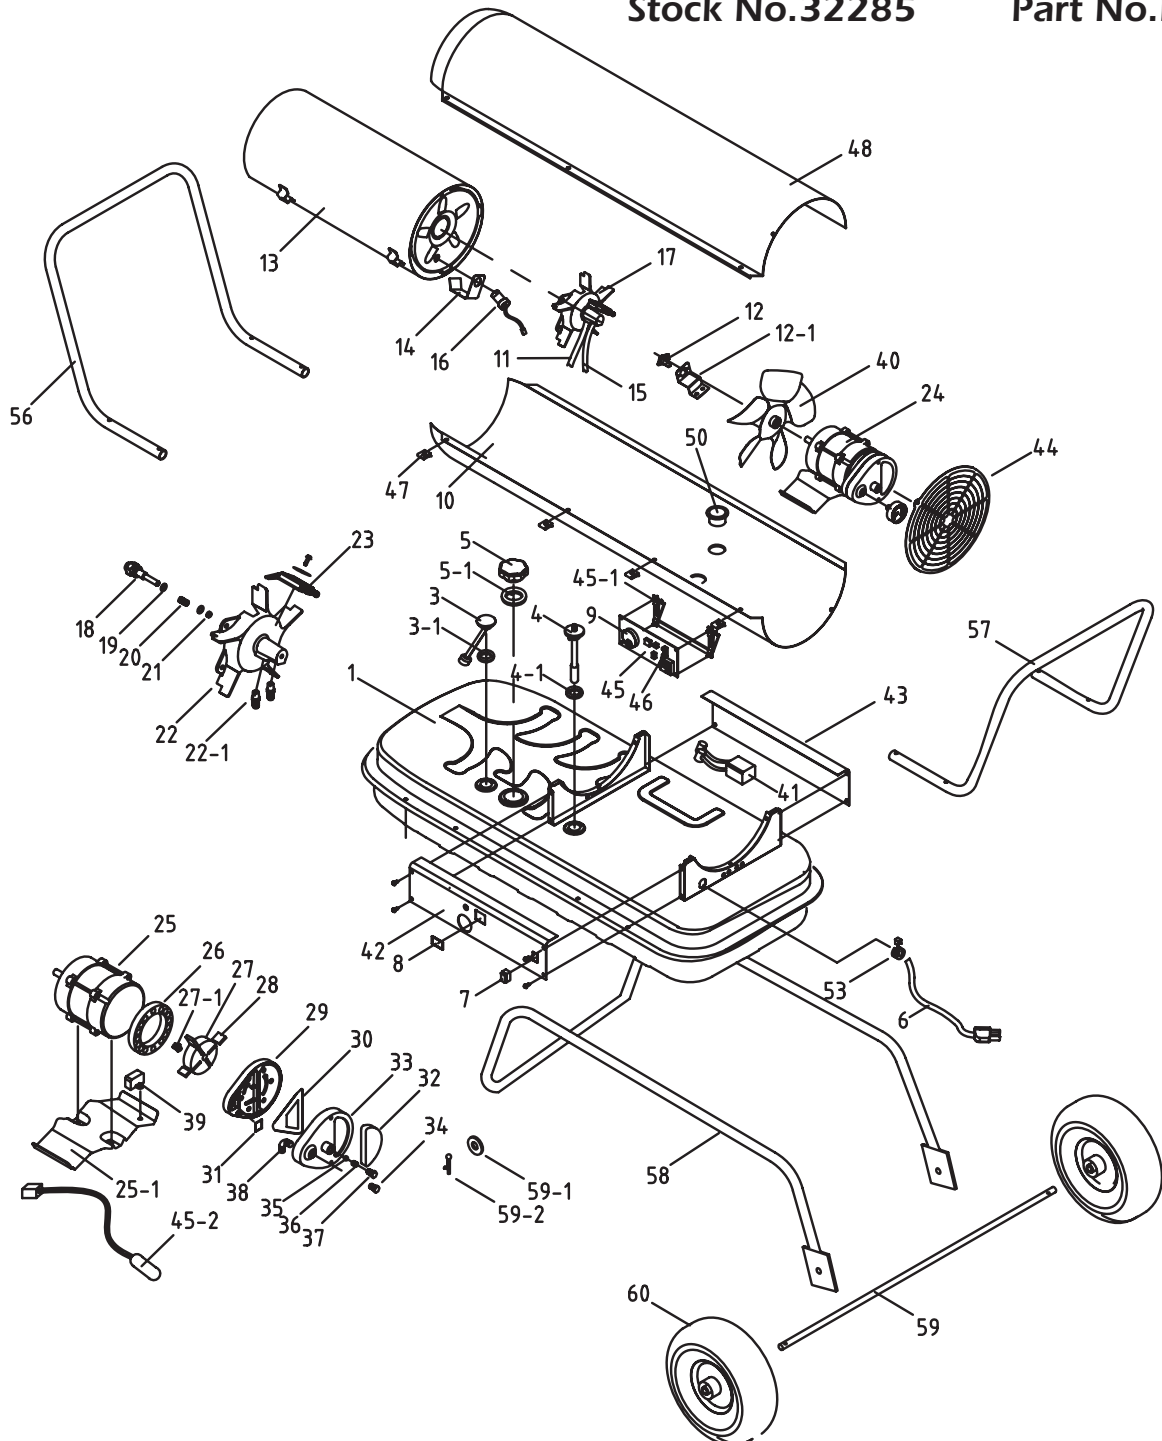

125,000BTU (36kW) Diesel Space Heater

Stock No.32285

Part No.DSH1250

Helpline: (023) 8049 4344. Sales Desk: (023) 8049 4333. General Enquiries: (023) 8026 6355.

DRAPER TOOLS LTD, HURSLEY ROAD, CHANDLER'S FORD, EASTLEIGH, HANTS. SO53 1YF. U.K website: drapertools.com e-mail: sales@drapertools.com