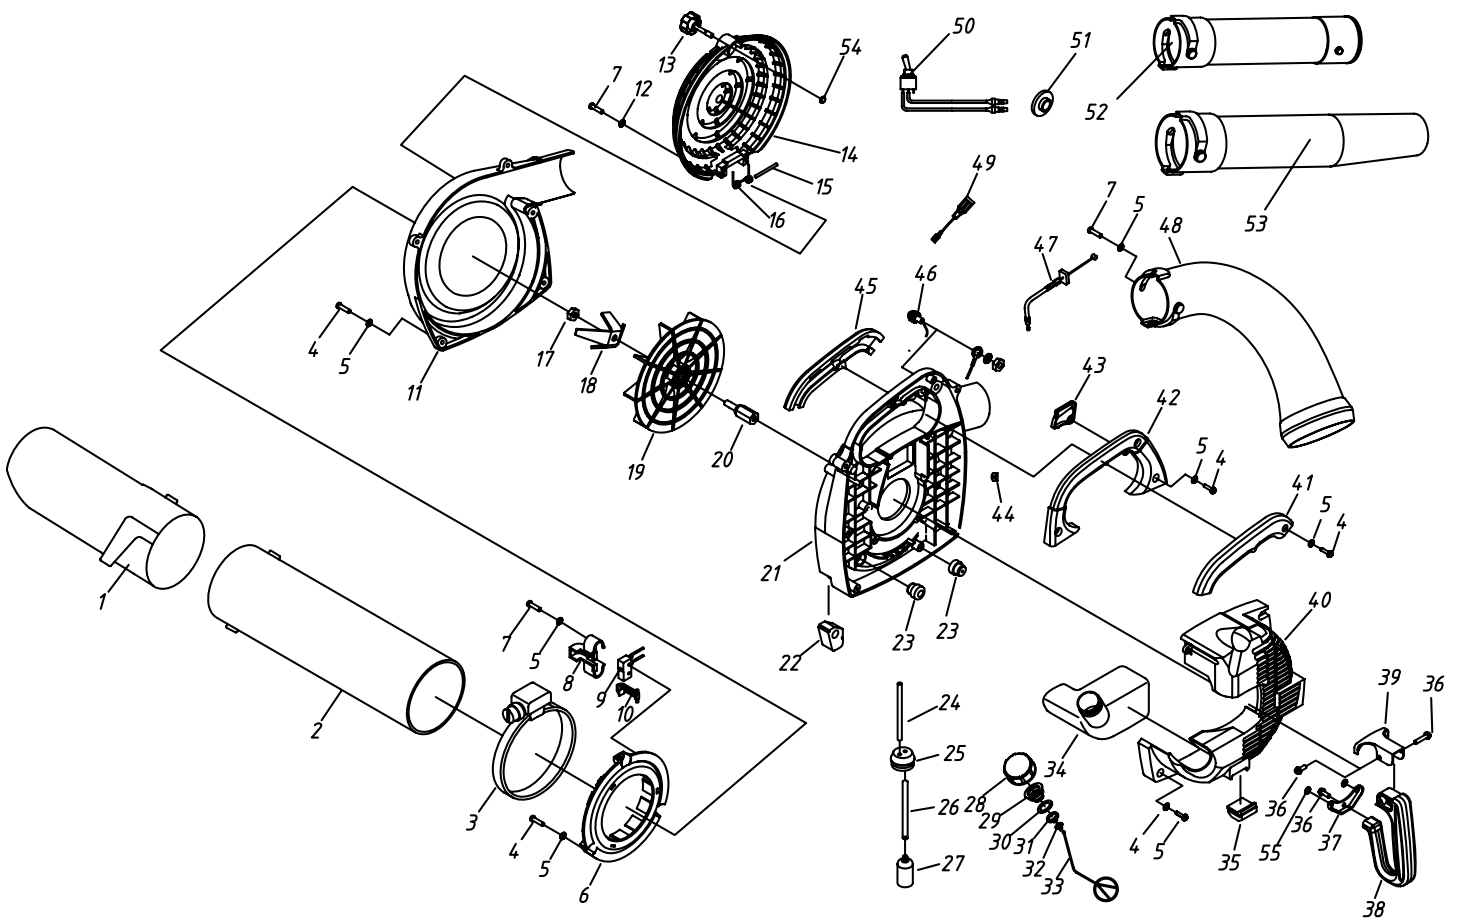

PETROL BLOWER VAC

32301 - BVP26 SPARE PARTS DRAWING

PETROL BLOWER VAC

32301 - BVP26 SPARE PARTS DRAWING

PETROL BLOWER VAC

32301 - BVP26 SPARE PARTS LISTING

Key No.	Part No.	Stock No.	Description
1	Y-BVP26-01	40110	Screw
2	Y-BVP26-02	40129	Washer
3	Y-BVP26-03	40210	Washer
4	Y-BVP26-04	40271	Plug cap/ Rubber plug/ Magneto stator
5	Y-BVP26-05	40427	Click spring
6	Y-BVP26-06	40432	Plug
7	Y-BVP26-07	40458	Muffler
8	Y-BVP26-08	40460	Muffler gasket
9	Y-BVP26-09	40461	Screw
10	Y-BVP26-10	40463	Washer
11	Y-BVP26-11	40464	Washer
13	Y-BVP26-13	40777	Screw
15	Y-BVP26-15	40800	Heat insulation pad
16	Y-BVP26-16	40808	Cylinder
17	Y-BVP26-17	40881	Cylinder
18	Y-BVP26-18	40883	Piston ring
19	Y-BVP26-19	40894	Piston
20	Y-BVP26-20	40895	Piston pin
21	Y-BVP26-21	40906	Piston pin
23	Y-BVP26-23	40927	Needle bearing
24	Y-BVP26-24	40936	Nut
25	Y-BVP26-25	41050	Washer
26	Y-BVP26-26	41207	Magneto rotor
27	Y-BVP26-27	41209	Screw
28	Y-BVP26-28	41210	Oil seal
29	Y-BVP26-29	41211	Front half crank case
30	Y-BVP26-30	41255	Annul
31	Y-BVP26-31	41288	Ball bearing
32	Y-BVP26-32	41298	Crank case gasket
33	Y-BVP26-33	41312	Key
34	Y-BVP26-34	41313	Crank shaft complete
35	Y-BVP26-35	41316	Rear half crank case
36	Y-BVP26-36	41319	Starter pulley
37	Y-BVP26-37	41320	Starter pawl spring
38	Y-BVP26-38	41323	Starter pawl
39	Y-BVP26-39	41329	Cylinder washer
40	Y-BVP26-40	41330	Slab
42	Y-BVP26-42	41333	Screw
43	Y-BVP26-43	41334	Pull rod
41	Y-BVP26-41	41331	Inlet manifold

Key No.	Part No.	Stock No.	Description
44	Y-BVP26-44	41335	Pull rod cover
45	Y-BVP26-45	41337	Sealing washer
46	Y-BVP26-46	41340	Inlet manifold
47	Y-BVP26-47	41342	Sealing washer
48	Y-BVP26-48	41343	Carburettor
49	Y-BVP26-49	41344	Cleaner inside cover
50	Y-BVP26-50	41345	Choke
51	Y-BVP26-51	41346	Baffle
52	Y-BVP26-52	41348	Screw
53	Y-BVP26-53	41355	Cleaner element
54	Y-BVP26-54	41356	Cleaner outside cover
55	Y-BVP26-55	41358	Screw
64	Y-BVP26-64	41364	Starter
65	Y-BVP26-65	41374	Cylinder washer