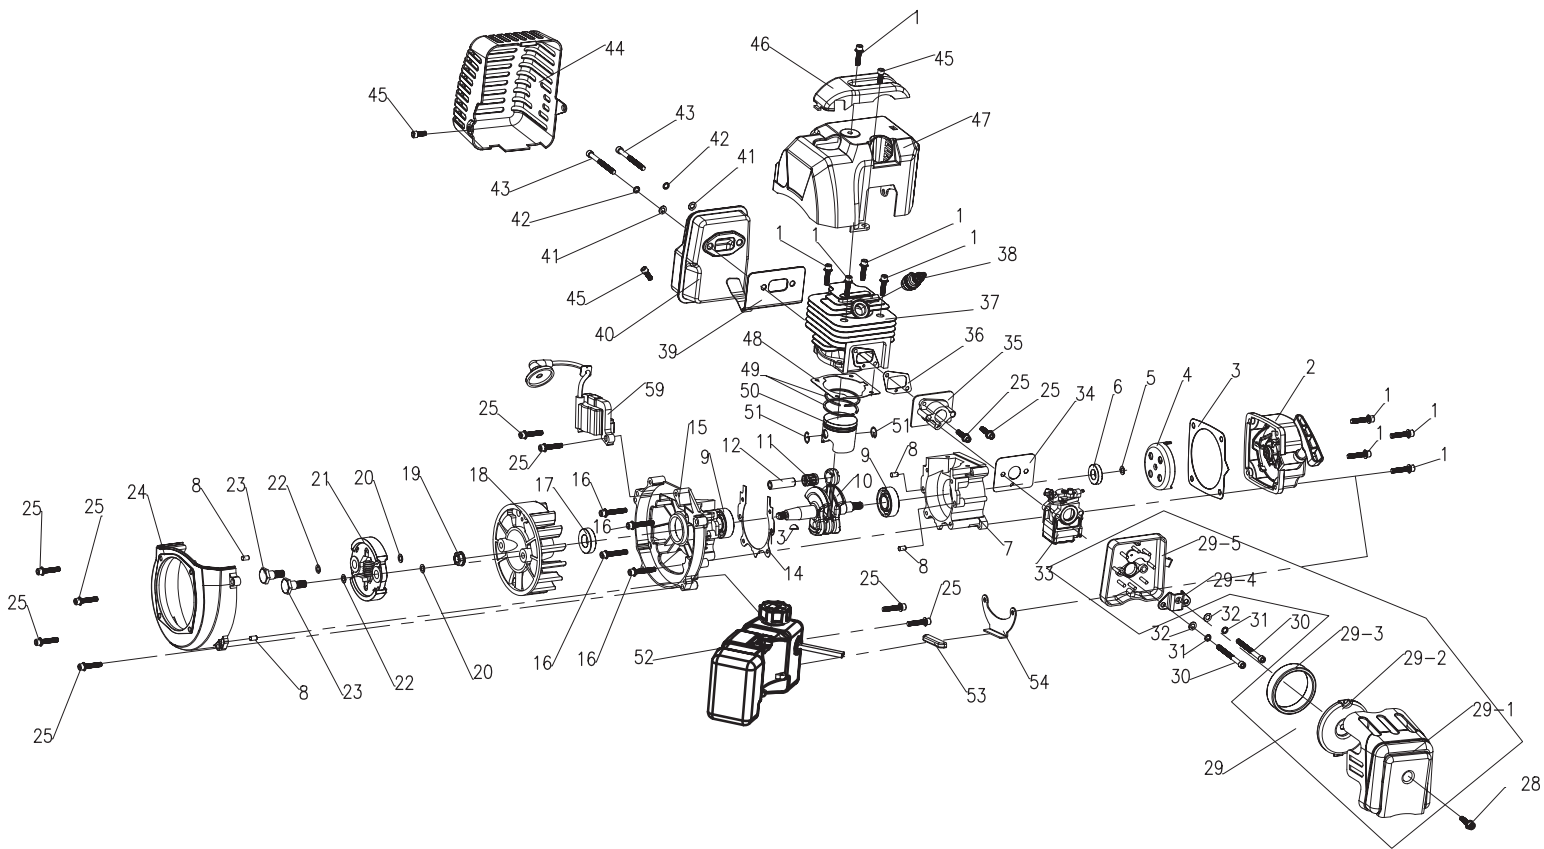

Helpline: (023) 8049 4344. Sales Desk: (023) 8049 4333. General Enquiries: (023) 8026 6355.

DRAPER TOOLS LTD, HURSLEY ROAD, CHANDLER'S FORD, EASTLEIGH, HANTS. SO53 1YF. U.K website: drapertools.com e-mail: sales@drapertools.com