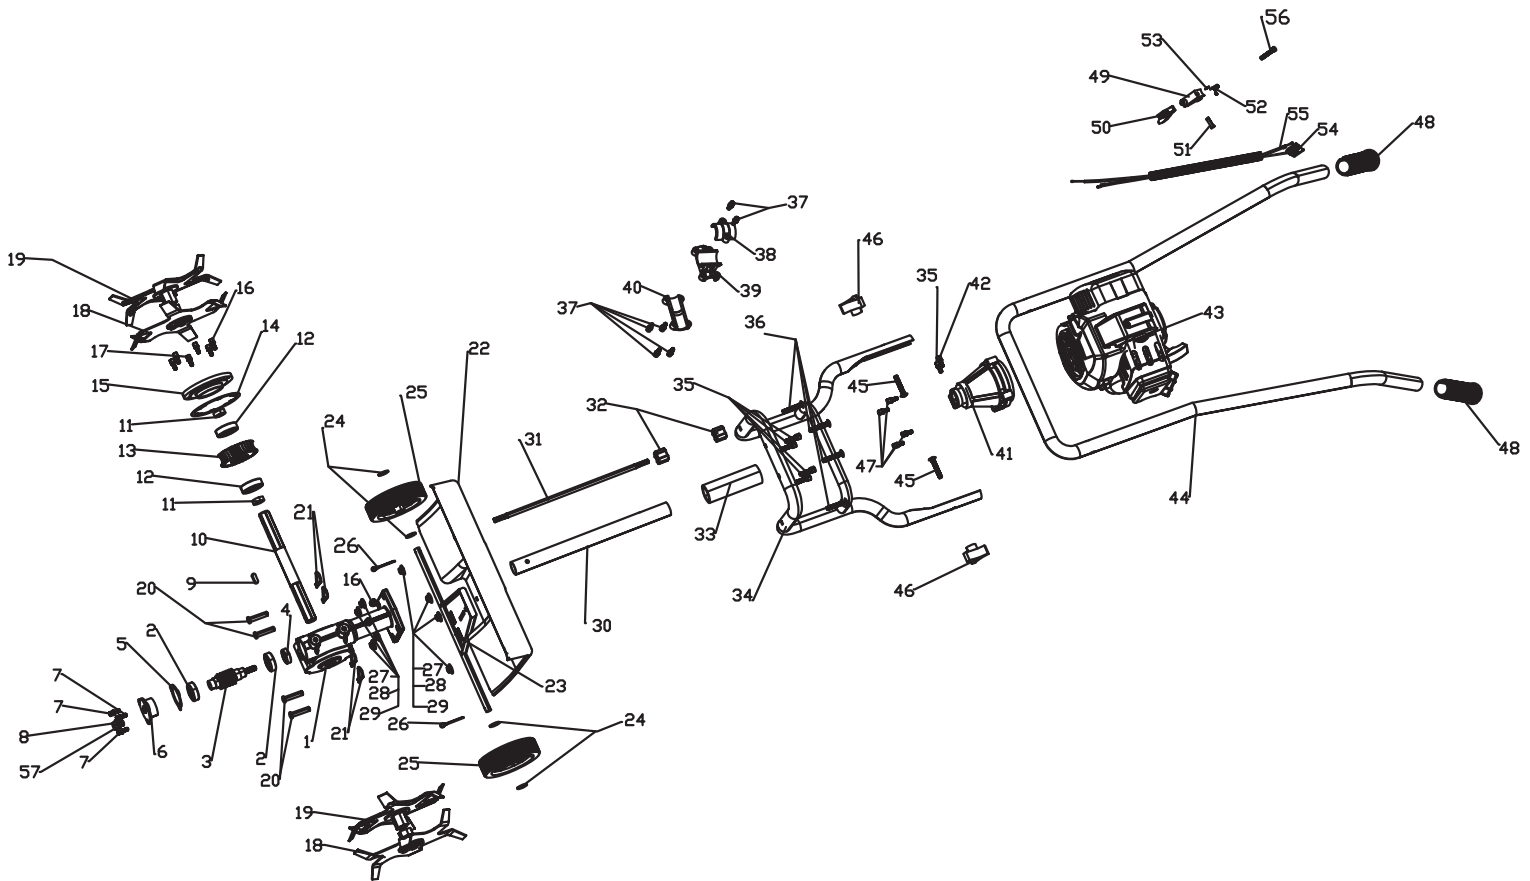

Helpline: (023) 8049 4344. Sales Desk: (023) 8049 4333. General Enquiries: (023) 8026 6355.

DRAPER TOOLS LTD, HURSLEY ROAD, CHANDLER'S FORD, EASTLEIGH, HANTS. SO53 1YF. U.K website: drapertools.com e-mail: sales@drapertools.com

KCCH0117