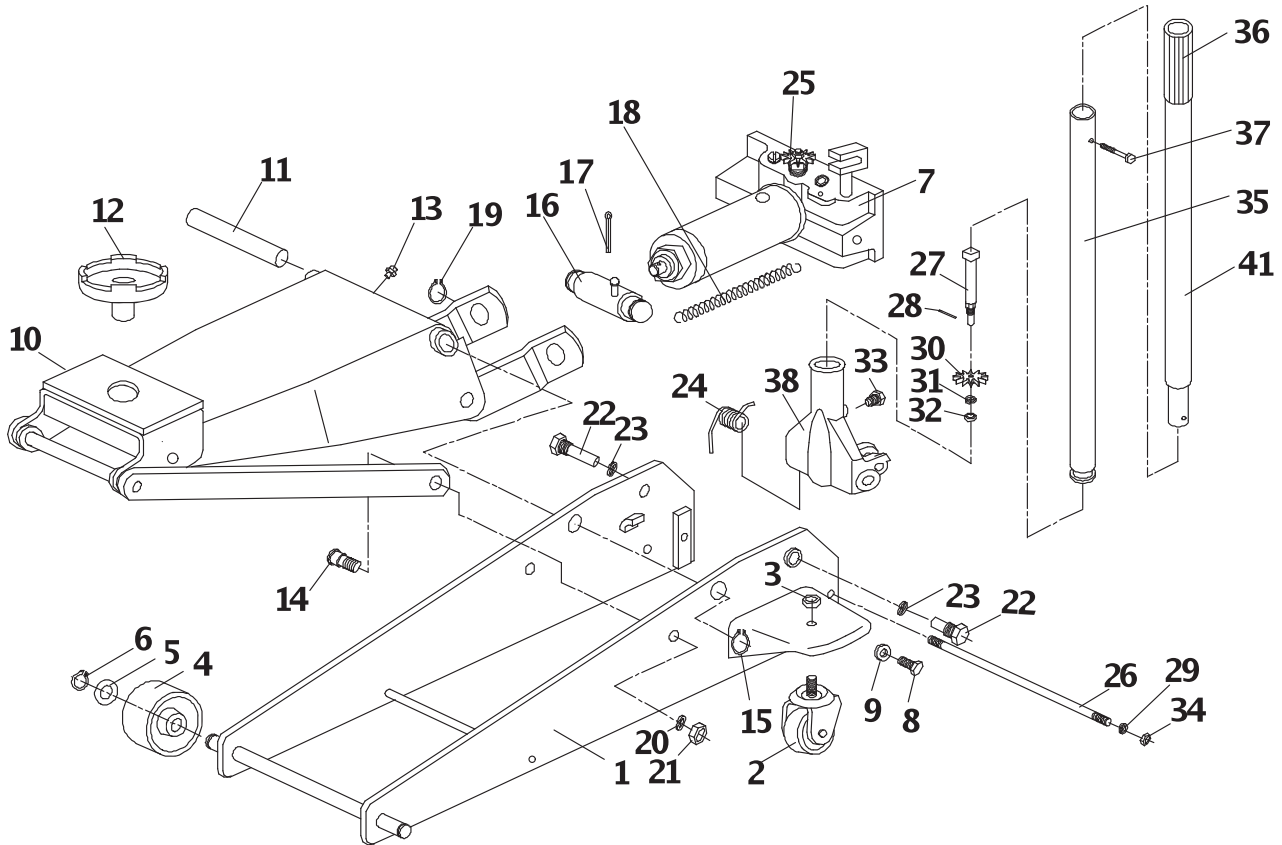

3 TONNE TROLLEY JACK

53089 – TJ3HD/B SPARE PARTS DRAWING & LISTING

KEY No.	PART No.	STOCK No.	DESCRIPTION
1	YTJ3HD/QL/B-01	30649	Frame unit
2	YTJ3HD/QL/B-02	30651	Rear wheel
3	YTJ3HD/QL/B-03	30652	Nut
4	YTJ3HD/QL/B-04	30653	Front wheel
5	YTJ3HD/QL/B-05	30654	Flat washer
6	YTJ3HD/QL/B-06	30655	Spring washer
7	YTJ3HD/QL/B-07	30656	Power unit assembly
8	YTJ3HD/QL/B-08	30657	Screw
9	YTJ3HD/QL/B-09	30659	Circlip
10	YTJ3HD/QL/B-10	30660	Lift arm
11	YTJ3HD/B-11	59649	Lift arm axle
12	YTJ3HD/QL/B-12	30662	Saddle
13	YTJ3HD/QL/B-13	30669	Lubricating nipple
14	YTJ3HD/QL/B-14	30682	Connecting rod bolt
15	YTJ3HD/QL/B-15	30684	Circlip
16	YTJ3HD/QL/B-16	30685	Connecting rod
17	YTJ3HD/QL/B-17	30686	Cotter pin
18	YTJ3HD/QL/B-18	30687	Spring
19	YTJ3HD/QL/B-19	30688	Circlip
20	YTJ3HD/QL/B-20	30689	Washer

KEY No.	PART No.	STOCK No.	DESCRIPTION
21	YTJ3HD/QL/B-21	30690	Nut
22	YTJ3HD/QL/B-22	30691	Short handle yoke bolt
23	YTJ3HD/QL/B-23	30692	Washer
24	YTJ3HD/QL/B-24	30693	Torsion spring
25	YTJ3HD/QL/B-25	30694	Oil drain valve
26	YTJ3HD/QL/B-26	30695	Shaft
27	YTJ3HD/QL/B-27	30696	Rear shaft
28	YTJ3HD/QL/B-28	30697	Cotter pin
29	YTJ3HD/QL/B-29	30698	Washer
30	YTJ3HD/QL/B-30	30699	Gear
31	YTJ3HD/QL/B-31	30700	Washer
32	YTJ3HD/QL/B-32	30701	Nut
33	YTJ3HD/QL/B-33	30725	Handle yoke bolt
34	YTJ3HD/QL/B-34	30726	Nut
35	YTJ3HD/QL/B-35	30730	Lower handle
36	YTJ3HD/QL/B-36	30731	Handle cover
37	YTJ3HD/QL/B-37	30733	Screw
38	YTJ3HD/QL/B-38	30744	Handle yoke
41	YTJ3HD/QL/B-41	30748	Upper handle
**	**	30747	Rubber saddle