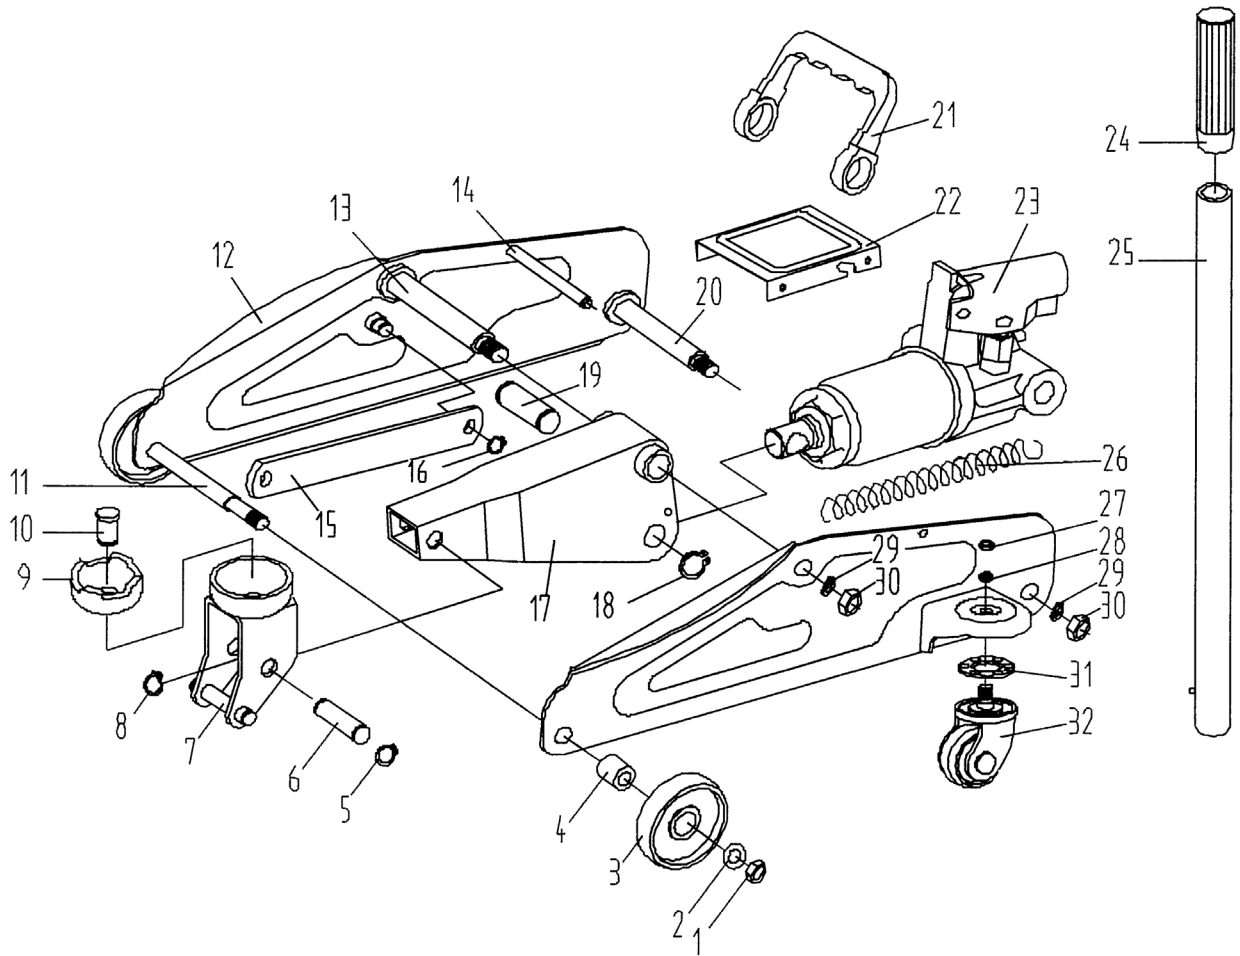

2 TONNE TROLLEY JACK

54635 / 54636 – TJ2LD/BB / TJ2LD/BG
SPARE PARTS DRAWING & LISTING

KEY No.	PART No.	STOCK No.	DESCRIPTION
1	YTJ2LD-01	27638	Nut
2	YTJ2LD-02	27640	Washer
3	YTJ2LD-03	27641	Front wheel
4	YTJ2LD-04	27642	Bush
5	YTJ2LD-05	27643	Circlip
6	YTJ2LD-06	27644	Spindle
7	YTJ2LD-07	27645	Seat
8	YTJ2LD-08	27646	Circlip
9	YTJ2LD-09	27647	Saddle
10	YTJ2LD-10	27649	Axis
11	YTJ2LD-11	27650	Front wheel axle
12	YTJ2LD-12	27651	Frame
13	YTJ2LD-13	27652	Arm axle
14	YTJ2LD-14	27653	Spindle
15	YTJ2LD-15	27654	Link rod
16	YTJ2LD-16	27655	Circlip

KEY No.	PART No.	STOCK No.	DESCRIPTION
17	YTJ2LD-17	27656	Lift arm
18	YTJ2LD-18	27657	Circlip
19	YTJ2LD-19	27658	Link axle
20	YTJ2LD-20	27659	Spindle
21	YTJ2LD-21	27660	Handle
22	YTJ2LD-22	27661	Inspection plate
23	YTJ2LD-23	27662	Pump unit
24	YTJ2LD-24	27663	Handle grip
25	YTJ2LD-25	27664	Handle
26	YTJ2LD-26	27665	Spring
27	YTJ2LD-27	27666	Bushing
28	YTJ2LD-28	28151	Washer
29	YTJ2LD-29	28152	Washer
30	YTJ2LD-30	28154	Nut
31	YTJ2LD-31	28155	Bearing
32	YTJ2LD-32	28156	Rear wheel