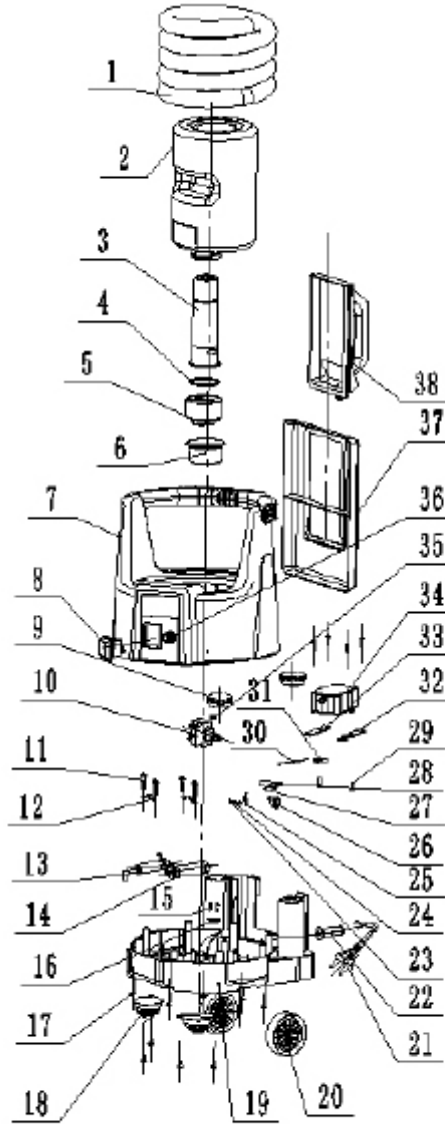

230V WALLPAPER STEAMER

58328 - WPS1500D SPARE PARTS DRAWING

230V

WALLPAPER STEAMER

58328 - WPS1500D SPARE PARTS LISTING

Key No.	Part No.	Stock No.	Description	Key No.	Part No.	Stock No.	Description
1	YWPS1500D-1	13355	Hose	38	YWPS1500D-38	13352	Little pat
2	N/A	N/A	Water tank	39	YWPS1500D-39	13331	Floor brush
3	N/A	N/A	Cartridge assembly	40	YWPS1500D-40	13332	Extension tube
4	N/A	N/A	Water tank cover sealing ring	41	YWPS1500D-41	13333	Big steam nozzle
5	N/A	N/A	Water tank cover assembly	42	YWPS1500D-42	13335	Ironing brush
6	N/A	N/A	Filter seat assembly	43	YWPS1500D-43	13336	Glass brush
7	N/A	N/A	Upper cover assembly	44	YWPS1500D-44	13339	Gun body handle assembly
8	N/A	N/A	Switch	45	YWPS1500D-45	13341	Floor towel
9	N/A	N/A	Block	46	YWPS1500D-46	13343	Towel cover
10	YWPS1500D-10	13325	Electromagnetic pump	47	YWPS1500D-47	13344	Brush strip
11	N/A	N/A	Cross recessed pan head tapping screws ST2.9 * 15	48	YWPS1500D-48	13345	Carpet sliding sleeve
12	N/A	N/A	Fixed block 2				
13	N/A	N/A	Tee components				
14	N/A	N/A	Filter components				
15	N/A	N/A	Cross recessed pan head tapping screws ST4 * 14				
16	N/A	N/A	Crimping board				
17	N/A	N/A	Cross recessed pan head tapping screws ST3.5 * 16				
18	N/A	N/A	Steel ball wheel				
19	N/A	N/A	Base				
20	YWPS1500D-20A	13326	Wheel assembly				
21	N/A	N/A	Cable				
22	N/A	N/A	Wire sheath				
23	N/A	N/A	Cross recessed pan head screws M3 * 5				
24	N/A	N/A	Toothed elastic washer				
25	N/A	N/A	Fixed block 1				
26	N/A	N/A	Thermal control				
27	N/A	N/A	Fiber tube				
28	N/A	N/A	Silicone tube				
29	N/A	N/A	Cross recessed pan head screws M4 * 10				
30	N/A	N/A	Fuse assembly				
31	N/A	N/A	Hose clamp				
32	N/A	N/A	Insulation board 1				
33	N/A	N/A	Insulation board 2				
34	N/A	N/A	Heating pot				
35	N/A	N/A	Hose clamp				
36	YWPS1500D-36A	13330	Steam joint assembly				
37	YWPS1500D-37	13346	Padlock				