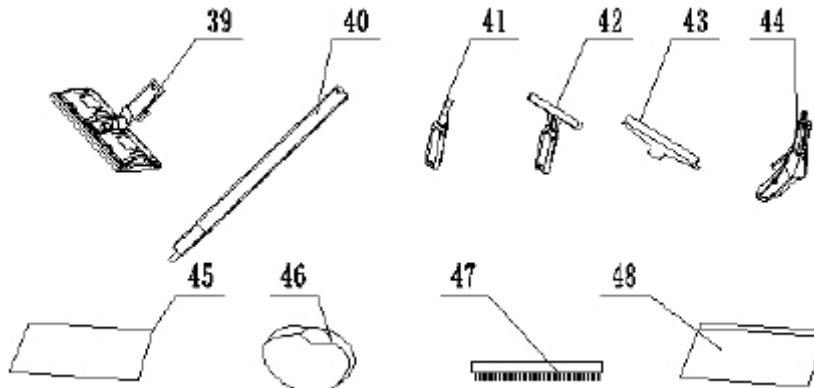

230V WALLPAPER STEAMER

58328 - WPS1500D SPARE PARTS DRAWING

230V

WALLPAPER STEAMER

58328 - WPS1500D SPARE PARTS LISTING

Key No.	Part No.	Stock No.	Description	Key No.	Part No.	Stock No.	Description
1	YWPS1500D-1	13355	Hose	38	YWPS1500D-38	13352	Little pat
2	N/A	N/A	Water tank	39	YWPS1500D-39	13331	Floor brush
3	N/A	N/A	Cartridge assembly	40	YWPS1500D-40	13332	Extension tube
4	N/A	N/A	Water tank cover sealing ring	41	YWPS1500D-41	13333	Big steam nozzle
5	N/A	N/A	Water tank cover assembly	42	YWPS1500D-42	13335	Ironing brush
6	N/A	N/A	Filter seat assembly	43	YWPS1500D-43	13336	Glass brush
7	N/A	N/A	Upper cover assembly	44	YWPS1500D-44	13339	Gun body handle assembly
8	N/A	N/A	Switch	45	YWPS1500D-45	13341	Floor towel
9	N/A	N/A	Block	46	YWPS1500D-46	13343	Towel cover
10	YWPS1500D-10	13325	Electromagnetic pump	47	YWPS1500D-47	13344	Brush strip
11	N/A	N/A	Cross recessed pan head tapping screws ST2.9 * 15	48	YWPS1500D-48	13345	Carpet sliding sleeve
12	N/A	N/A	Fixed block 2				
13	N/A	N/A	Tee components				
14	N/A	N/A	Filter components				
15	N/A	N/A	Cross recessed pan head tapping screws ST4 * 14				
16	N/A	N/A	Crimping board				
17	N/A	N/A	Cross recessed pan head tapping screws ST3.5 * 16				
18	N/A	N/A	Steel ball wheel				
19	N/A	N/A	Base				
20	YWPS1500D-20A	13326	Wheel assembly				
21	N/A	N/A	Cable				
22	N/A	N/A	Wire sheath				
23	N/A	N/A	Cross recessed pan head screws M3 * 5				
24	N/A	N/A	Toothed elastic washer				
25	N/A	N/A	Fixed block 1				
26	N/A	N/A	Thermal control				
27	N/A	N/A	Fiber tube				
28	N/A	N/A	Silicone tube				
29	N/A	N/A	Cross recessed pan head screws M4 * 10				
30	N/A	N/A	Fuse assembly				
31	N/A	N/A	Hose clamp				
32	N/A	N/A	Insulation board 1				
33	N/A	N/A	Insulation board 2				
34	N/A	N/A	Heating pot				
35	N/A	N/A	Hose clamp				
36	YWPS1500D-36A	13330	Steam joint assembly				
37	YWPS1500D-37	13346	Padlock				