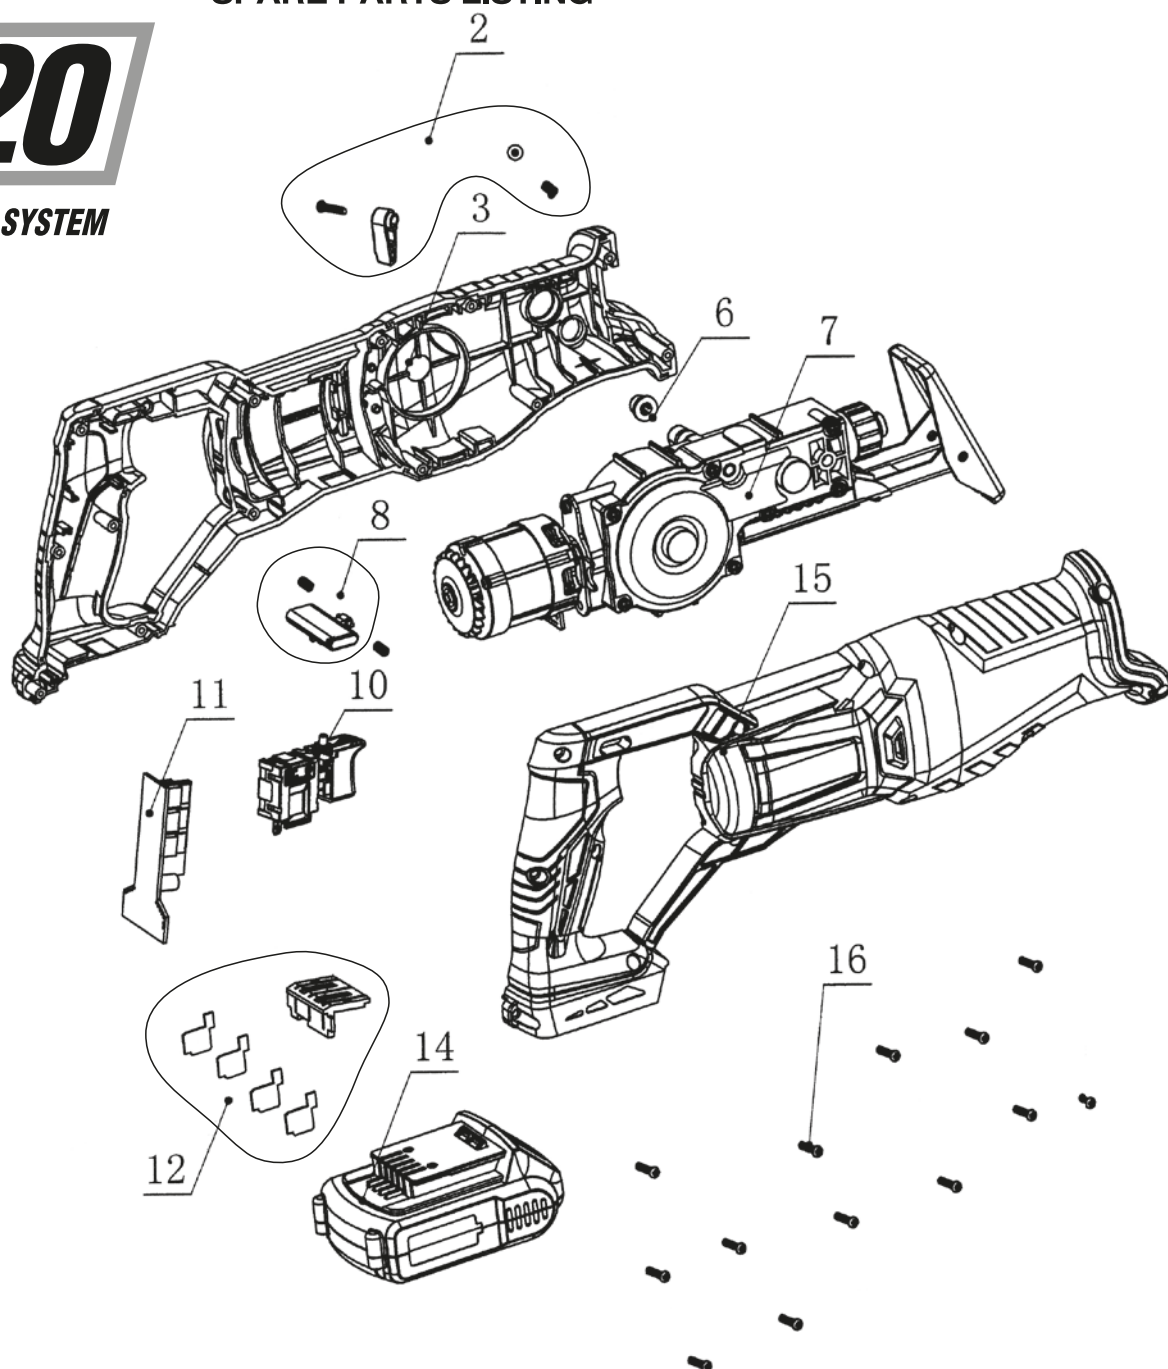

DRAPER[®]

20V BRUSHLESS

**RECIPROCATING
SAW**

GB

00593 / 55561 - D20RS28SET / D20RS28
SPARE PARTS LISTING**D20**
MULTI-TOOL BATTERY SYSTEM

KEY No.	PART No.	STOCK No.	DESCRIPTION
2	YD20RS28-2	97297	Button for adjust blade Assy
3	YD20RS28-3	97298	Left shell
6	YD20RS28-6	97301	Fast change button
7	YD20RS28-7	97302	Gear box
8	YD20RS28-8	97303	Spring & locker Assy
10	YD20RS28-10	97305	Speed adjuster

KEY No.	PART No.	STOCK No.	DESCRIPTION
11	YD20RS28-11	97306	PCB
12	YD20RS28-12	97307	Insert frame & pins
14			Battery pack (00593 only)
15	YD20RS28-15	97309	Right shell
16	YD20RS28-16	97310	Screw set

Helpline: +44 (0) 23 8049 4344 Sales Desk: +44 (0) 23 8049 4333 General Enquiries: +44 (0) 23 8026 6355 internet: drapertools.com email: sales@drapertools.com