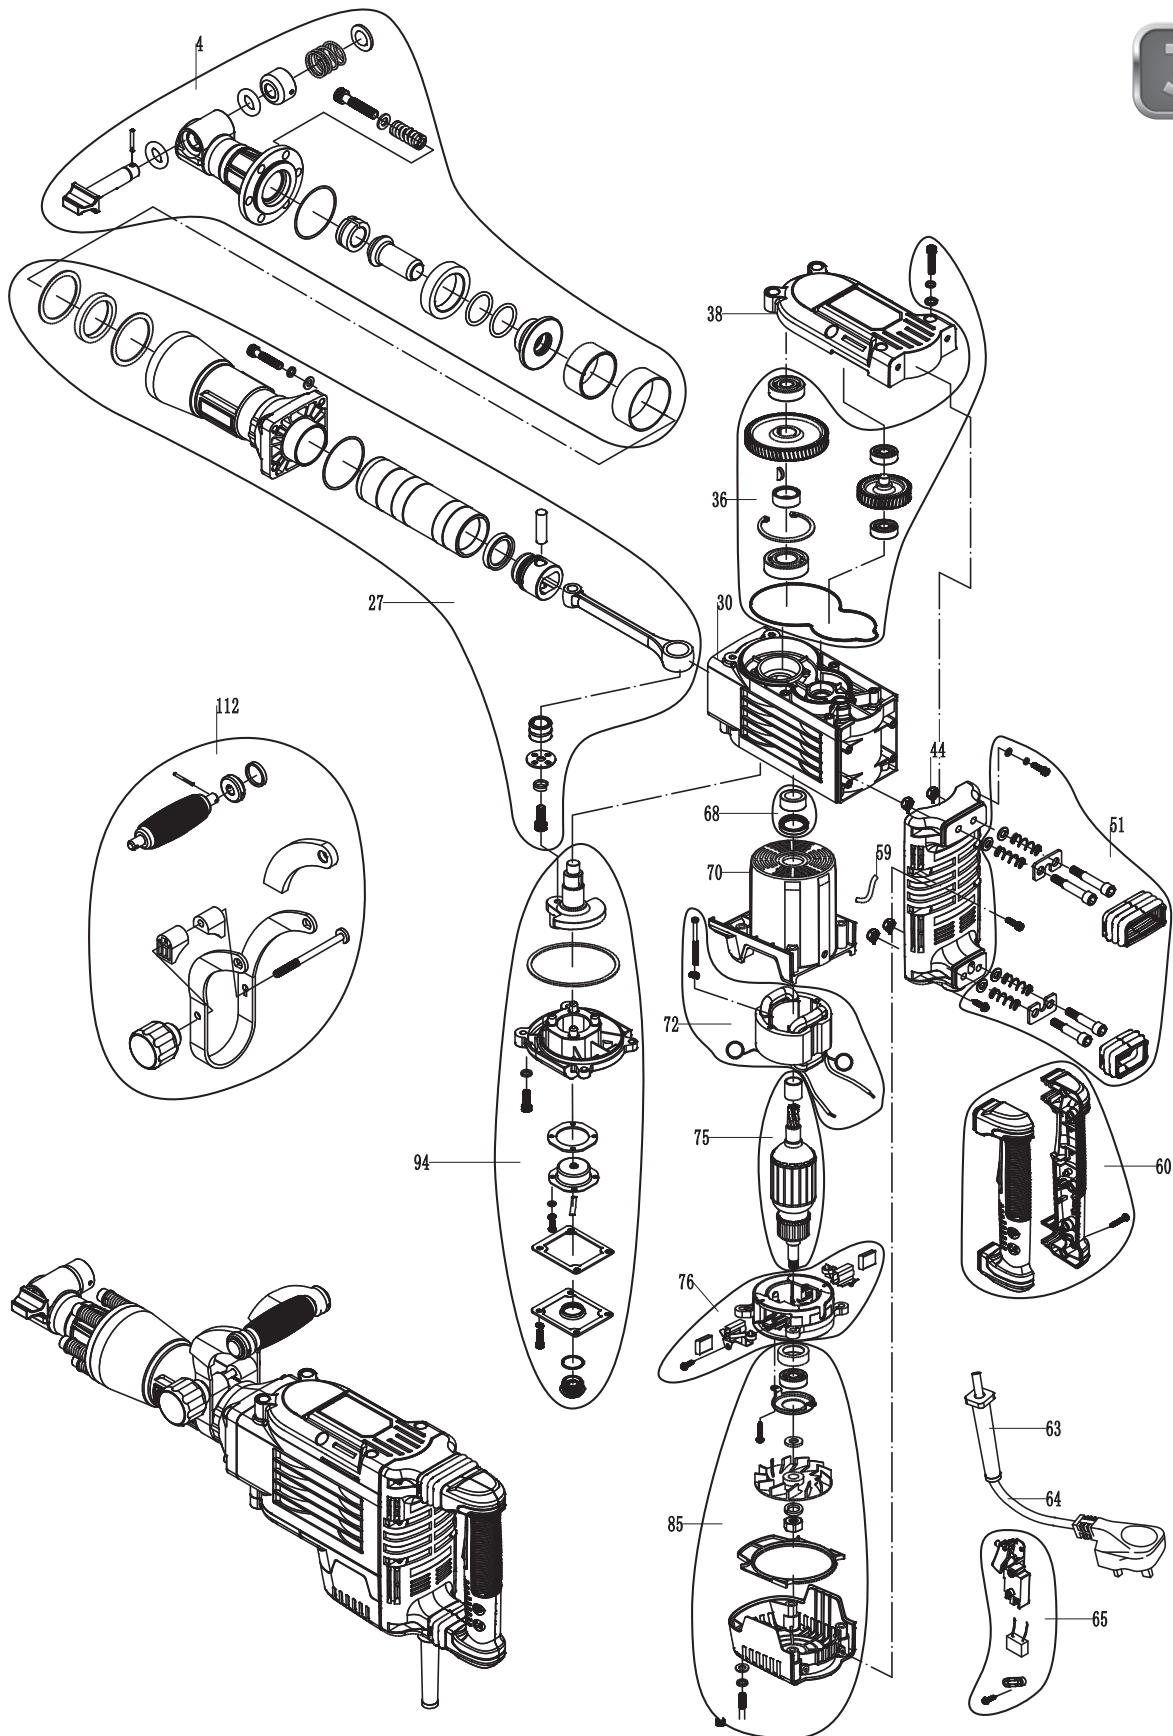

DRAPER
Expert

230V 18.5KG

HEX BREAKER

GB

56411 - HXBKR1700E SPARE PARTS DRAWING

3 Year
WARRANTY

230V 18.5KG

HEX BREAKER

56411 - HXBKR1700E SPARE PARTS LISTING

KEY No.	PART No.	STOCK No.	DESCRIPTION
4	YHXBKR1700E-4	98599	Head/hammer assembly
27	YHXBKR1700E-27	98622	Piston assembly
30	YHXBKR1700E-30	98625	Gear box
36	YHXBKR1700E-36	98631	Gear assembly
38	YHXBKR1700E-38	98633	Cover
44	YHXBKR1700E-4	98639	Nut
51	YHXBKR1700E-51	98646	Damping assembly
59	YHXBKR1700E-59	98654	Insulation tube
60	YHXBKR1700E-60	98655	Handle assembly
63	YHXBKR1700E-63	98658	Cable sleeve
64	YHXBKR1700E-64	98659	Cable 2*1 MM2
65	YHXBKR1700E-65	98660	Switch assembly
68	YHXBKR1700E-68	98663	Bearing NK18/20 & oil seal
70	YHXBKR1700E-70	98665	Chassis
72	YHXBKR1700E-72	98667	Stator assembly
75	YHXBKR1700E-75	98670	Rotor assembly
76	YHXBKR1700E-76	98671	Brush assembly (pair)
85	YHXBKR1700E-85	98680	Fan assembly
89	YHXBKR1700E-89	98684	Chassis
90	YHXBKR1700E-90	98685	Screw M8*75
94	YHXBKR1700E-94	98689	Crankshaft/oil house assembly
112	YHXBKR1700E-112	98707	Auxiliary handle assembly

KEY No.	PART No.	STOCK No.	DESCRIPTION