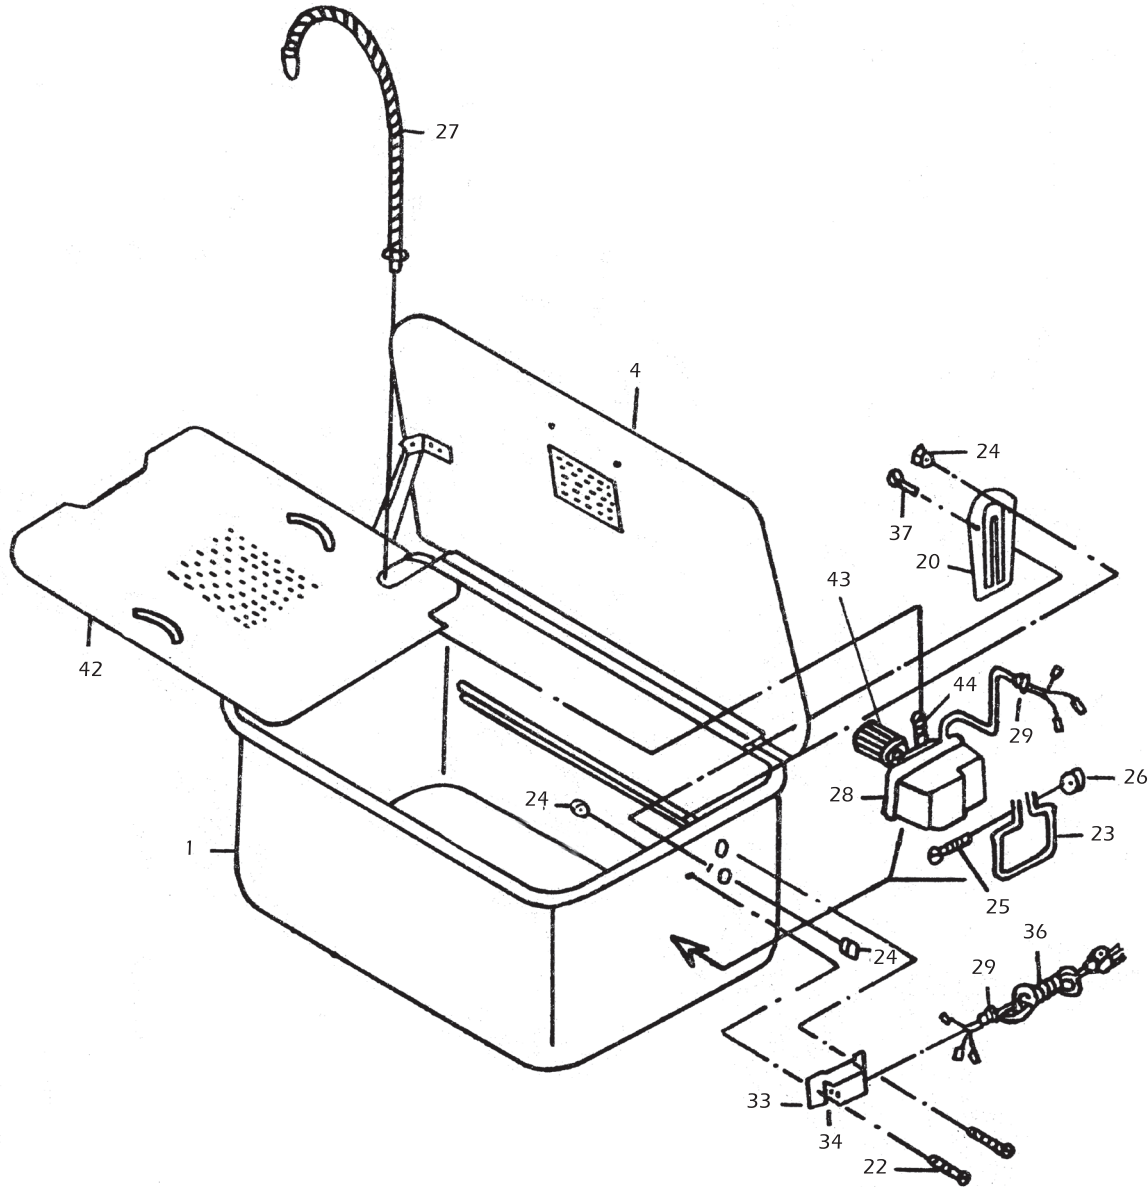

PARTS WASHER

37826 - DPW2 SPARE PARTS DRAWING

KEY No.	PART No.	STOCK No.	DESCRIPTION
1	YDPW2-01	38571	Tank
4	YDPW2-04	38572	Tank Lid
20	YDPW2-20	38573	Cord Clamp
22	YDPW2-22	38574	Screw
23	YDPW2-23	38575	Clamp
24	YDPW2-24	38576	Nut
25	YDPW2-25	38577	Screw
26	YDPW2-26	38578	Nut
27	YDPW2-27	38579	Flexible Pipe

KEY No.	PART No.	STOCK No.	DESCRIPTION
28	YDPW2-28	38580	Pump
29	YDPW2-29	38581	Strain Relief
33	YDPW2-33	38582	Switch Box
34	YDPW2-34	38583	On/Off Switch
36	YDPW2-36	38584	Power Lead
37	YDPW2-37	38585	Screw
42	YDPW2-42	38586	Work Shelf
43	YDPW2-43	51925	Filter
44	YDPW2-44	51926	Pipe Mounting