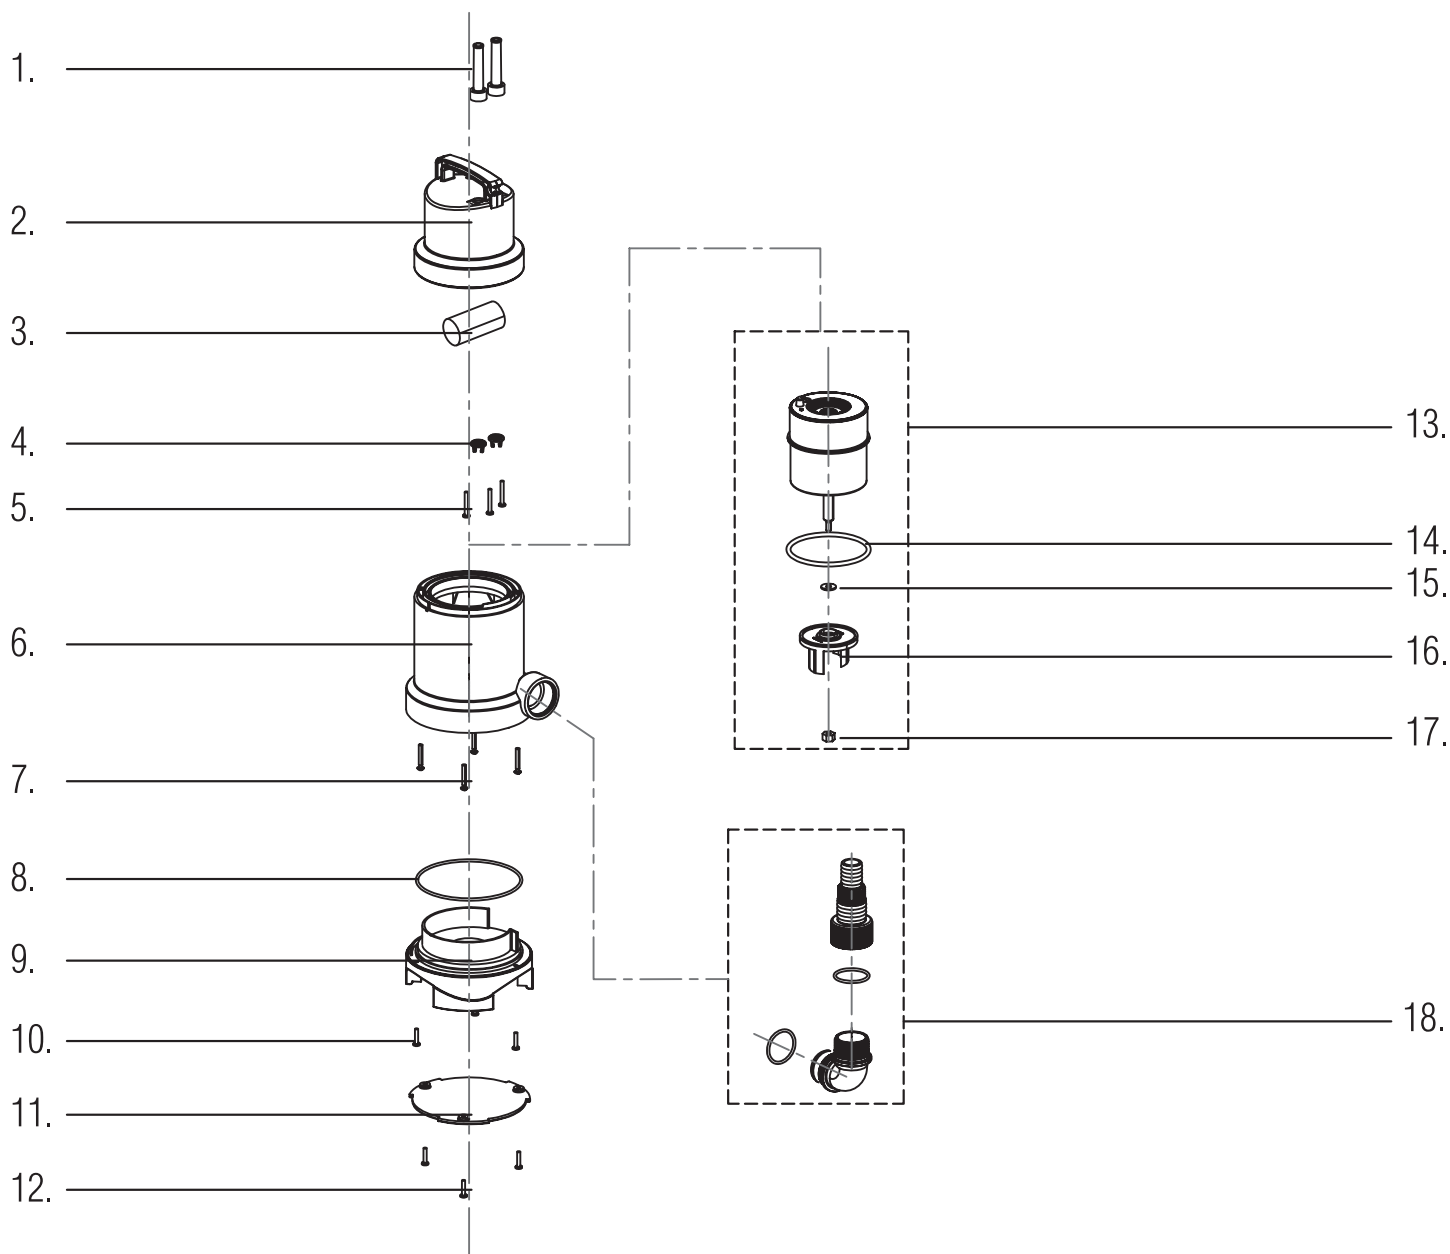

# 230V SUBMERSIBLE DIRTY WATER PUMP

WITH FLOAT SWITCH

61667 – SWP210DW SPARE PARTS DRAWING

230V SUBMERSIBLE  
**DIRTY WATER PUMP**

WITH FLOAT SWITCH

61667 – SWP210DW SPARE PARTS LISTING

KEY No.	PART No.	STOCK No.	DESCRIPTION
1	YSWP210DW-01	62003	(NP)Cable seal
2	YSWP210DW-02	62004	(NP)Upper case
3	YSWP210DW-03	62008	(NP)Capacitor
4	YSWP210DW-04	62010	(NP)Bung
5	YSWP210DW-05	62012	(NP)Screw
6	YSWP210DW-06	62014	(NP)Main body
7	YSWP210DW-07	62015	(NP)Screw
8	YSWP210DW-08	62035	(NP)Water seal
9	YSWP210DW-09	62037	(NP)Lower body
10	YSWP210DW-10	62051	(NP)Screw
11	YSWP210DW-11	62055	Base plate
12	YSWP210DW-12	62057	Screw
13	YSWP210DW-13	62103	(NP)Motor
14	YSWP210DW-14	62104	(NP)Water seal
15	YSWP210DW-15	62105	(NP)Washer
16	YSWP210DW-16	62106	(NP)Impeller
17	YSWP210DW-17	62108	(NP)Nut
18	YSWP210DW-18	62877	Hose connection assembly

KEY No.	PART No.	STOCK No.	DESCRIPTION