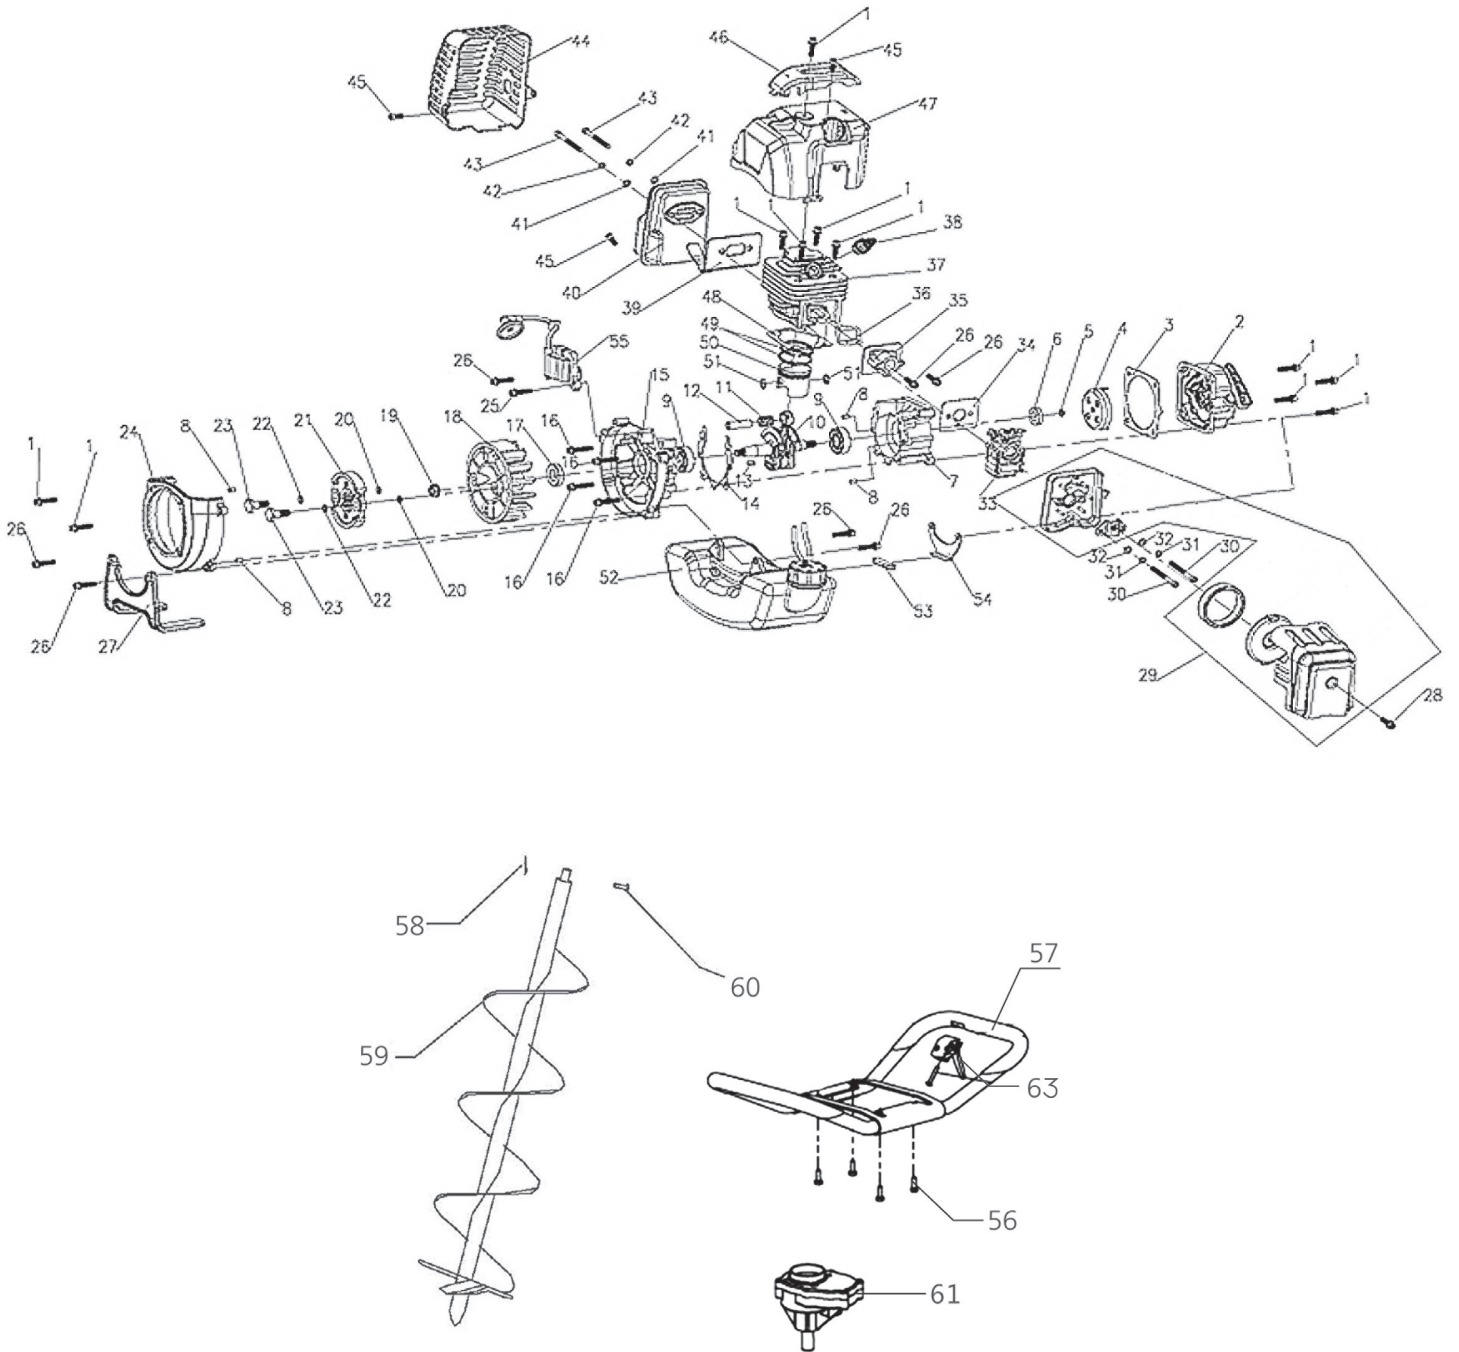

# PETROL EARTH AUGER KIT

68294 - GPAUG52-B SPARE PARTS DRAWING

PETROL