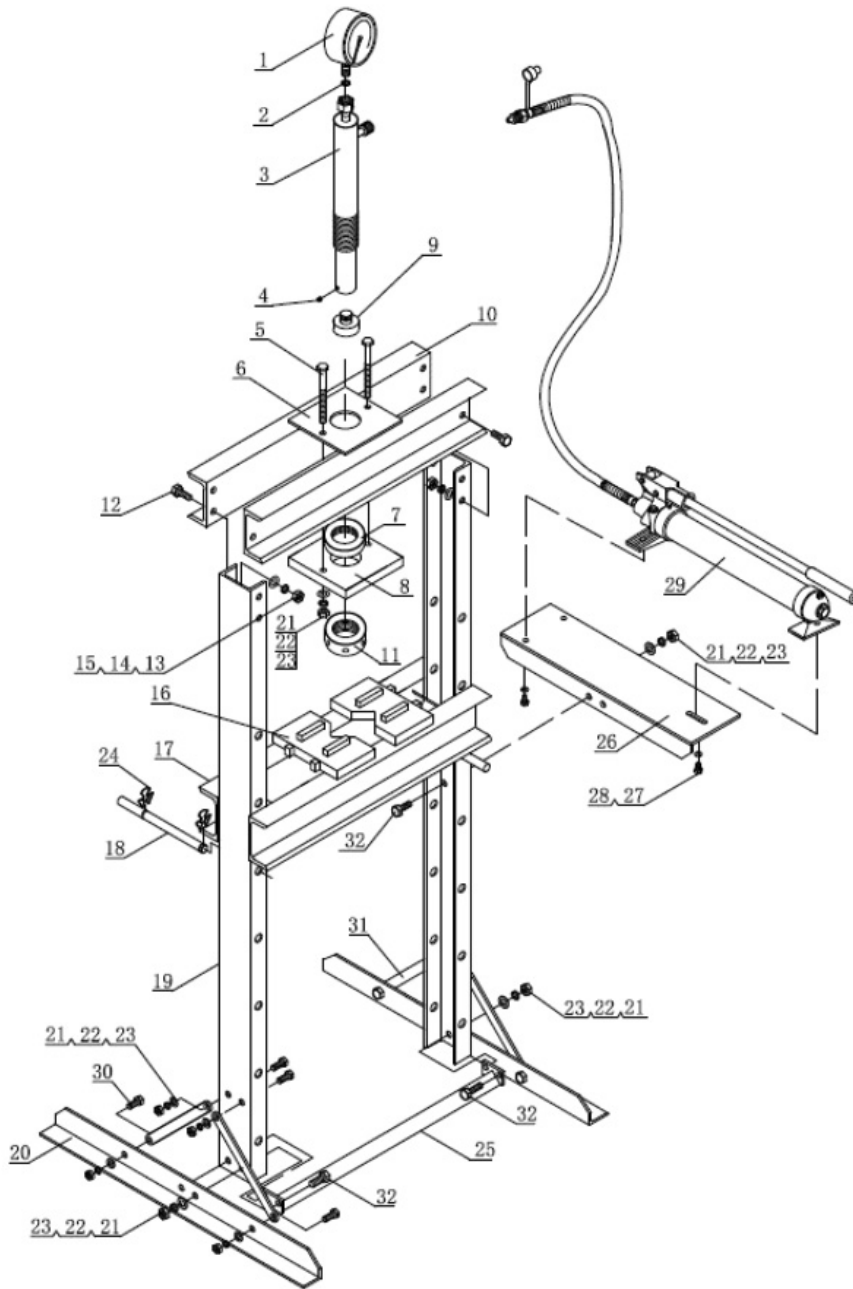

12 TONNE FLOOR PRESS

70539 – HFP/12 SPARE PARTS LISTING

KEY No.	PART No.	STOCK No.	DESCRIPTION
1 & 2	YHFP/12-1	70324	Pressure gauge assembly
3 - 4 & 9	YHFP/12-2	70327	Hydraulic ram assembly
5 - 8, 11 & 21 - 23	YHFP/12-3	70331	Ram fixings kit
12 - 15	YHFP/12-4	70337	Frame fixings kit
16	YHFP/12-5	70338	V-block set
17	YHFP/12-6	70339	Table

KEY No.	PART No.	STOCK No.	DESCRIPTION
18 & 24	YHFP/12-7	70340	Pin assembly kit
20	YHFP/12-8	70341	Base (2 piece set)
21 - 23, 25 & 30 - 32	YHFP/12-9	70343	Base fixings kit
21 - 23, 26 - 28 & 32	YHFP/12-10	79554	Pump fixings kit
29	YHFP/12-11	79840	Hydraulic pump