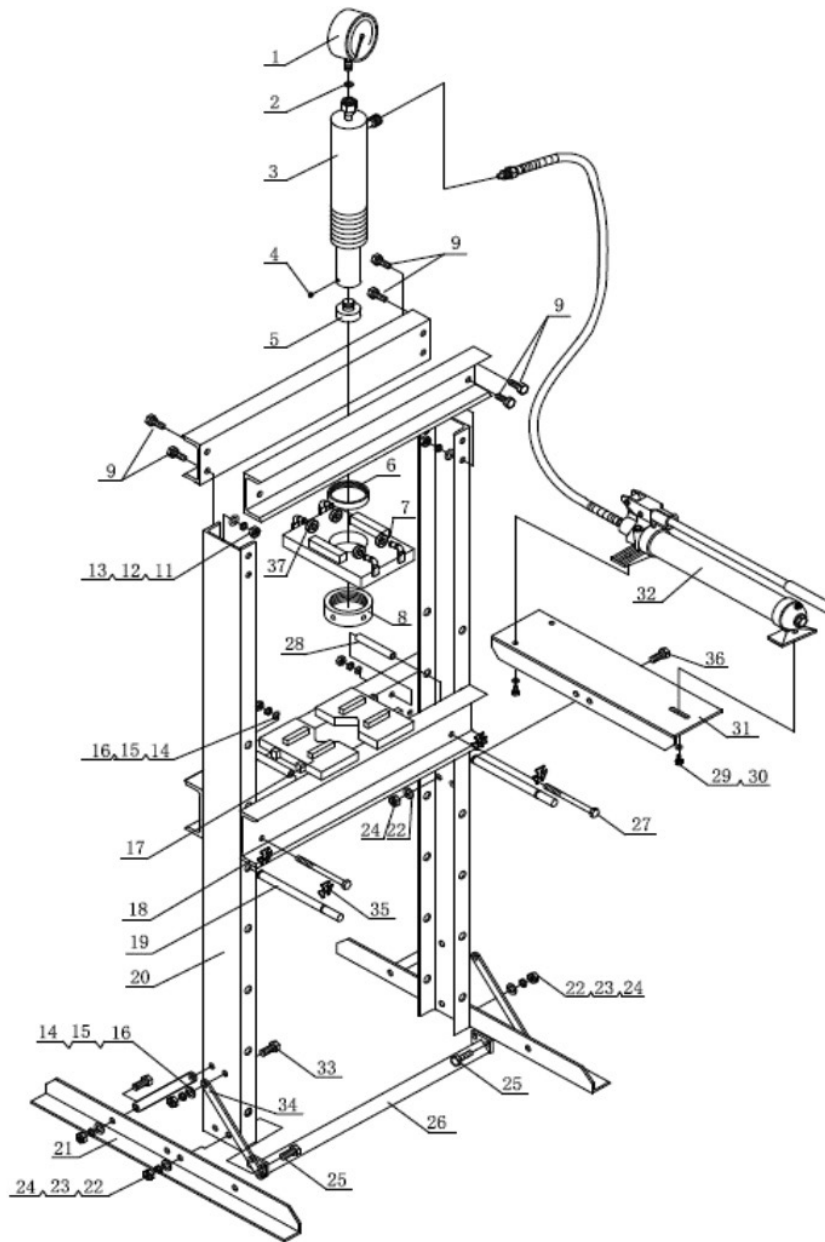

20 TONNE FLOOR PRESS

70540 – HFP/20D SPARE PARTS LISTING

KEY No.	PART No.	STOCK No.	DESCRIPTION
1 & 2	YHFP/20D-1	79936	Pressure gauge assembly
3 - 5	YHFP/20D-2	80478	Hydraulic ram assembly
6 - 8 & 37	YHFP/20D-3	81856	Pressure gauge fixings kit
9 & 11 - 13	YHFP/20D-4	82102	Frame fixings kit
14 - 16, 22 - 26, & 33 - 34	YHFP/20D-5	82106	Base fixings kit
17	YHFP/20D-6	82122	V-block set

KEY No.	PART No.	STOCK No.	DESCRIPTION
14 - 16, 18 & 27 - 28	YHFP/20D-7	82413	Table assembly
19 & 35	YHFP/20D-8	82414	Pin assembly kit
21	YHFP/20D-9	86990	Base
22, 24, 29 - 31 & 36	YHFP/20D-10	87018	Pump fixings kit
32	YHFP/20D-11	87337	Hydraulic pump