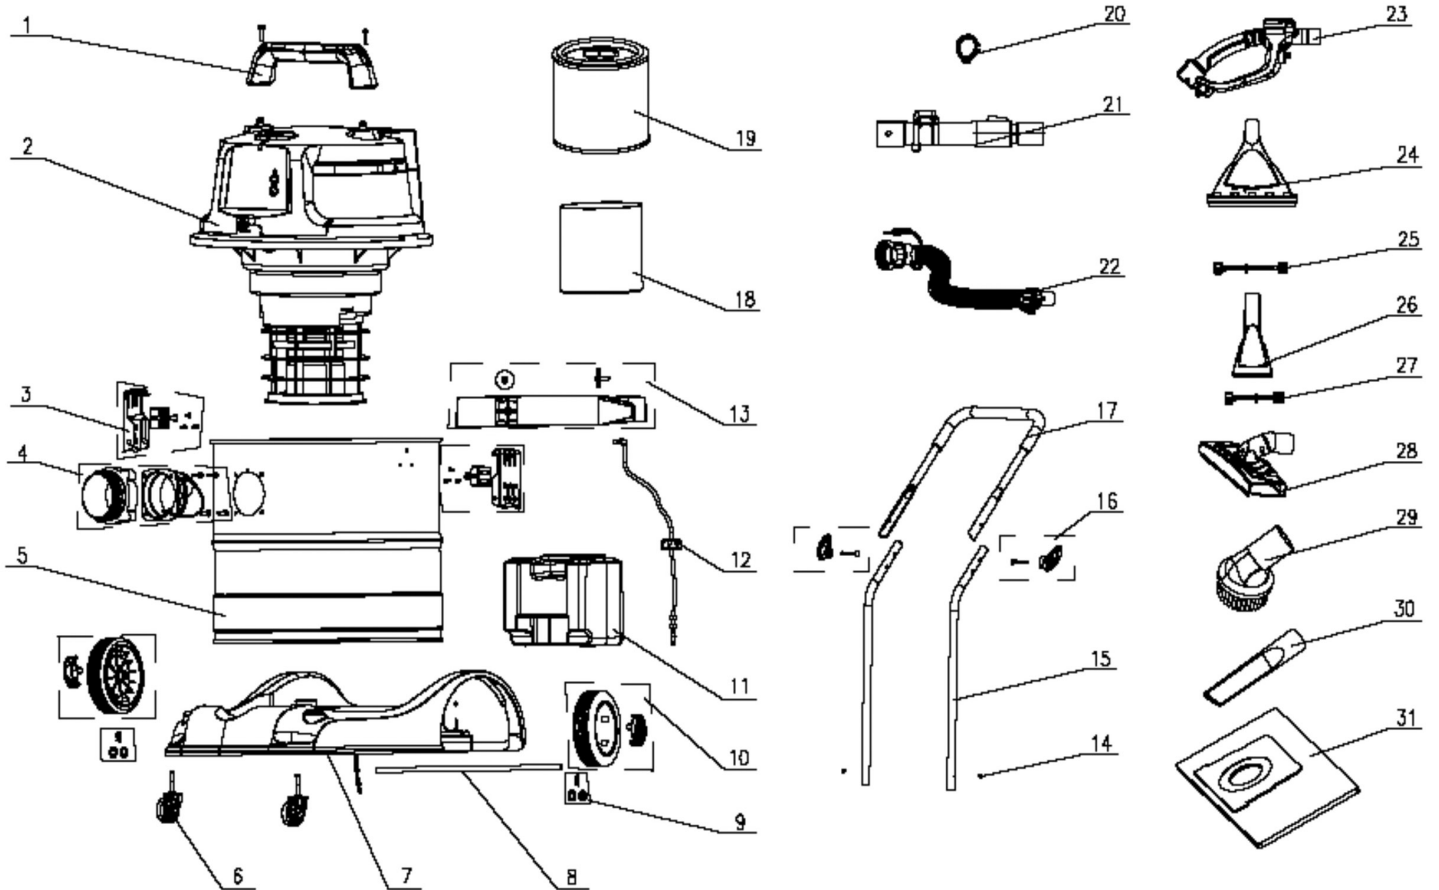

3-IN-1 WET & DRY
VACUUM CLEANER
 WITH SHAMPOO VALETING

75442 – SWD1500 SPARE PARTS DRAWING/LISTING

KEY No.	PART No.	STOCK No.	DESCRIPTION
1	YSWD1500-01	83535	Handle
2	YSWD1500-02	83536	Power head
3	YSWD1500-03	83537	Tank clip
4	YSWD1500-04	83538	Suction base
5	YSWD1500-05	83539	Tank
6	YSWD1500-06	83540	Castor
7	YSWD1500-07	83541	Base
8	YSWD1500-08	83542	Wheel axle
9	YSWD1500-09	83543	Washer pack
10	YSWD1500-10	83544	Rear wheel
11	YSWD1500-11	83545	Soap tank
12	YSWD1500-12	83546	Soap tank cover
13	YSWD1500-13	83547	Accessory storage frame
14	YSWD1500-14	89663	Self-tapping screw
15	YSWD1500-15	89664	Lower handle assembly
16	YSWD1500-16	89665	Twist knob assembly

KEY No.	PART No.	STOCK No.	DESCRIPTION
17	YSWD1500-17	89666	Upper handle
18	AVC139	83548	Foam filter
19	AVC137	83533	Cartridge filter
20	AVC140	83550	Suction hose
21	AVC141	83551	Stainless telescopic tube
22	AVC142	83552	Hose storage hook
23	AVC143	83553	Remote handle
24	AVC144	83554	Shampoo head (large)
25	AVC145	83555	Shampoo spraying nozzle (large)
26	AVC146	83556	Shampoo head (small)
27	AVC147	83557	Shampoo spraying nozzle (small)
28	AVC130	61009	Combo floor brush
29	AVC87	6948	Round brush
30	AVC86	6946	Crevice tool
31	AVC148	83558	Dust collection bag x 3