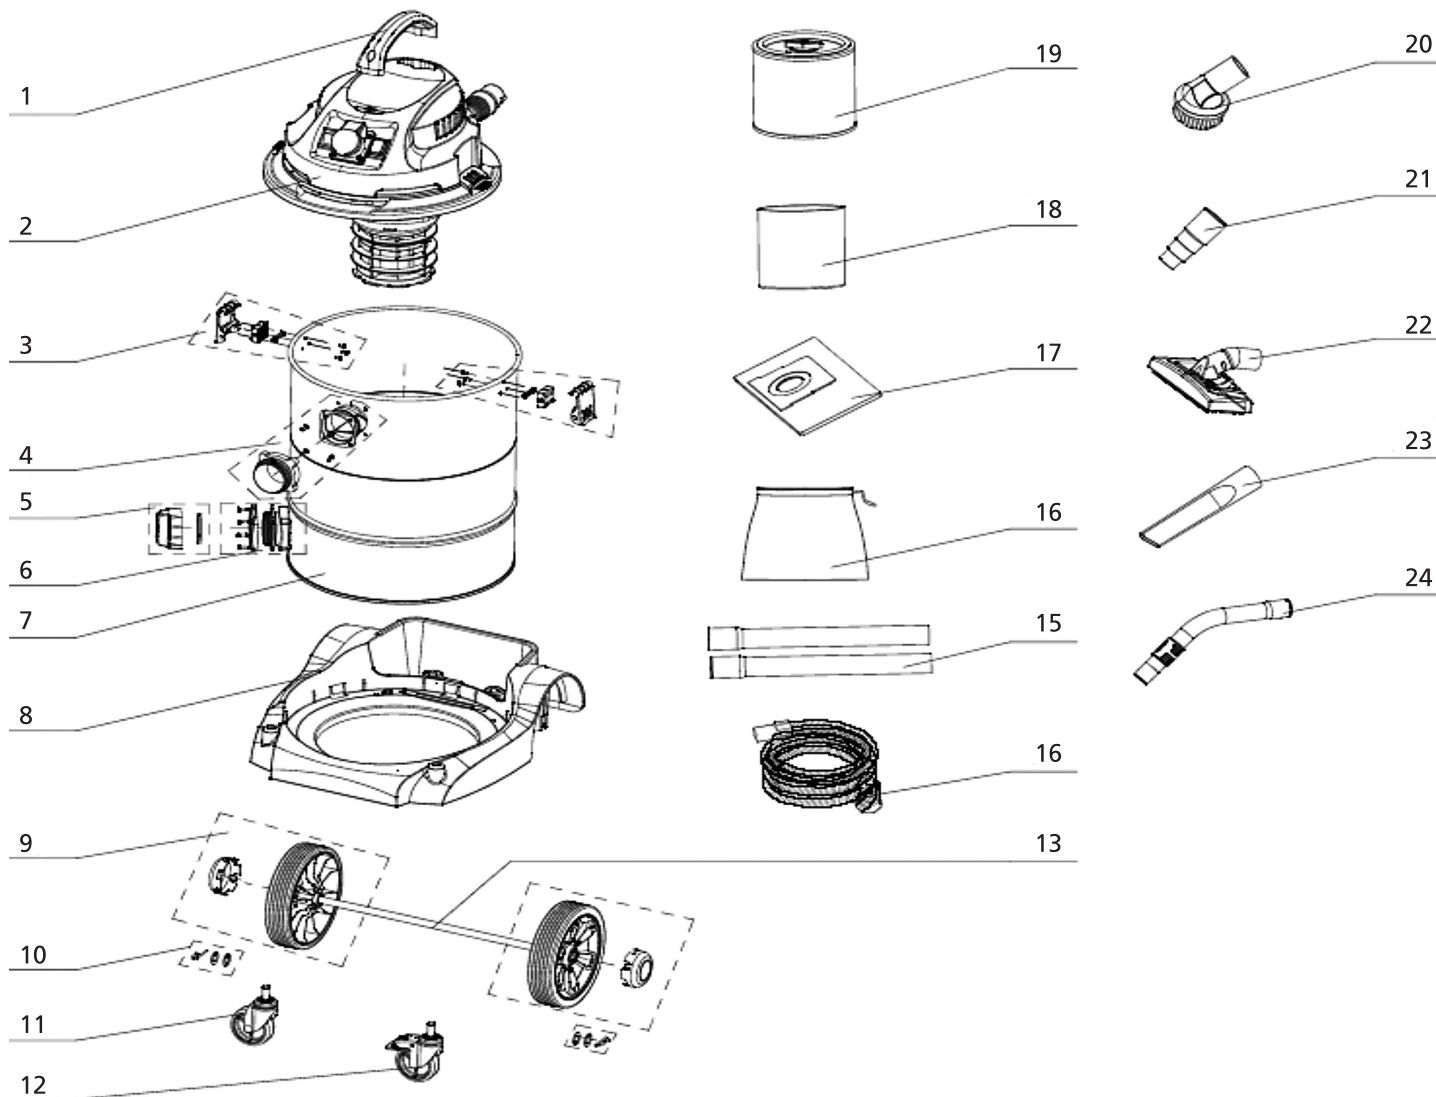

110V WET & DRY VACUUM CLEANER

75443 – WDV50SS/110A SPARE PARTS DRAWING/LISTING

KEY No.	PART No.	STOCK No.	DESCRIPTION
1	YWDV50SS110A-01	83513	Handle
2	YWDV50SS110A-02	83514	Power head
3	YWDV50SS110A-03	83515	Tank clip
4	YWDV50SS110A-04	83516	Suction base
5	YWDV50SS110A-05	83517	Drain cap
6	YWDV50SS110A-06	83518	Drain outlet assy
7	YWDV50SS110A-07	83519	Tank
8	YWDV50SS110A-08	83521	Base
9	YWDV50SS110A-09	83522	Rear wheel
10	YWDV50SS110A-10	83523	Washer pack
11	YWDV50SS110A-11	83524	Castor
12	YWDV50SS110A-12	83525	Castor with lock

KEY No.	PART No.	STOCK No.	DESCRIPTION
13	YWDV50SS110A-13	83526	Wheel axle
14	AVC132	83527	Suction hose
15	AVC133	83528	Extension wand
16	AVC134	83529	Cloth filter
17	AVC135	83530	Dust collection bag x3
18	AVC136	83532	Foam filter
19	AVC137	83533	Cartridge filter
20	AVC87	06948	Round brush
21	AVC131	61770	Adaptor
22	AVC130	61009	Combo floor brush
23	AVC86	06946	Crevice tool
24	AVC138	83534	Air regulator handle