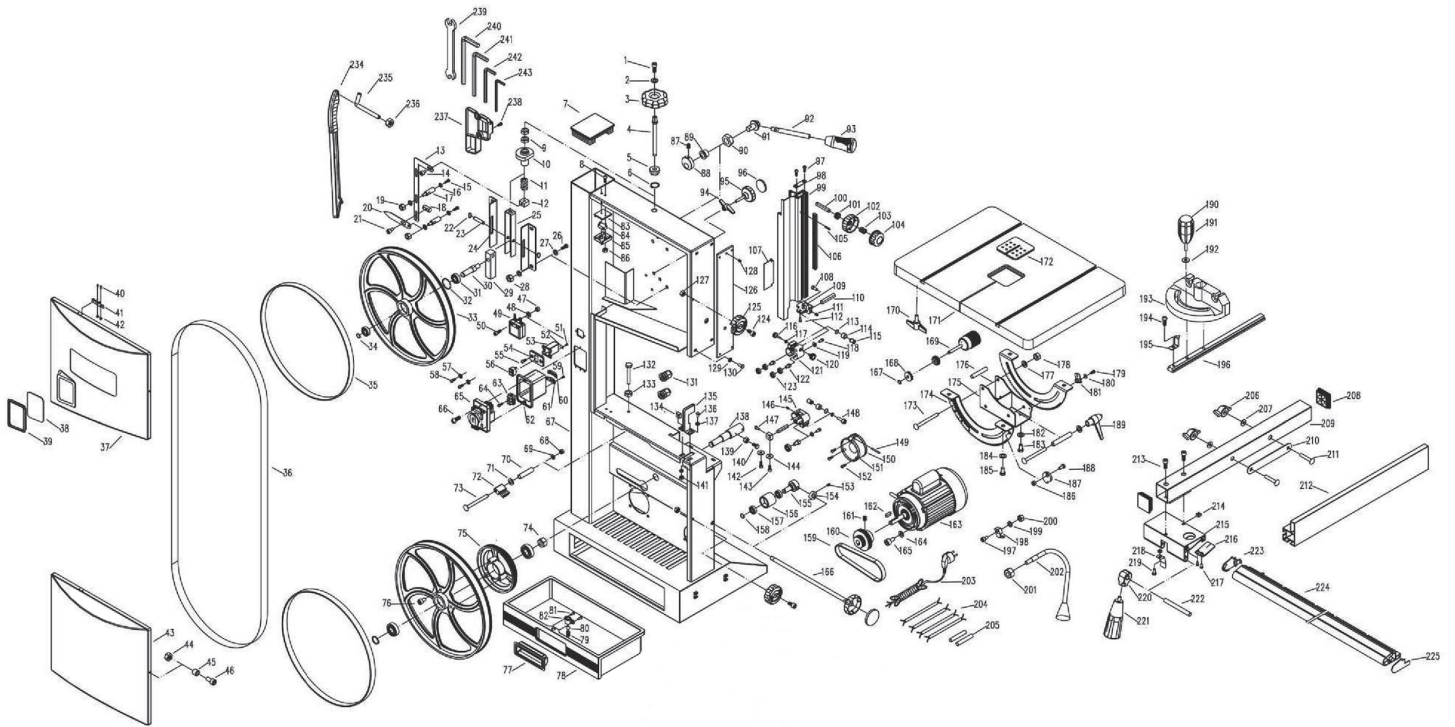

230V 340mm BANDSAW

84715 - BS340/1100D SPARE PARTS DRAWING

230V 340mm BANDSAW

84715 - BS340/1100D SPARE PARTS LISTING

Key No.	Part No.	Stock No.	Description	Key No.	Part No.	Stock No.	Description
1-6	YBS340/1100D-3A	98636	Blade tension knob assembly	129			(NP) Flat washer
7	YBS350D-07	21557	Frame cap	130			(NP) Hex head bolt
8-12	YBS340/1100D-10A	98638	Fittings assembly #1	131			(NP) Cord bushing
13-19	YBS340/1100D-13A	98640	Fittings assembly #2	132			(NP) Limiting shaft
20	YBS350D-20	21664	Blade tension pointer	133			(NP) Hex nut
21	YBS350D-21	21669	Shoulder screw	134			(NP) Guide block
22	YBS350D-22	21691	Retaining ring	135			(NP) Lower guard
23	YBS350D-23	21692	Shaft	136			(NP) Hex head bolt
24	YBS350D-24	21693	Guide plate	137			(NP) Flat washer
25	YBS350D-25	21698	Pulling plate	138			(NP) Shaft
26	YBS350D-26	21700	Screw hex M8X1.25X16MM	139			(NP) Hex nut
27	YBS350D-27	21705	Flat washer	140			(NP) Hex head bolt
28			(NP)	141			(NP) Hex nut
29	YBS350D-29	21722	Bevel lock	142-148	YBS340/1100D-145A	98656	Lower guide block assembly
30	YBS350D-30	21724	Shaft	149-152	YBS340/1100D-151A	98657	Dust port assembly
31	YBS350D-31	21788	Bearing 6202Z	153-158	YBS340/1100D-156A	98661	Idle pulley assembly
32			(NP)	159	YBS305-159	27924	Belt
33			(NP)	160-165	YBS340/1100D-163A	98662	Motor assembly
34	YBS350D-34	21797	Retaining ring	166	YBS305-166	14235	Belt tension knob
35	YBS350D-35	21828	Tyre	167-170	YBS340/1100D-169A	98664	Table adjusting knob assembly
36			Blade	171 & 172	YBS340/1100D-171A	98666	Table assembly
37-42	YBS340/1100D-37A	98643	Upper cover assembly	173-189	YBS340/1100D-174A	98668	Table adjust assembly
43-46	YBS340/1100D-43A	98644	Lower cover assembly	190-196	YBS340/1100D-193A	98669	Angle guide assembly
47-66	YBS340/1100D-62A	98645	Switch box assembly	197			(NP) Socket head screw
67			(NP) Frame	198			(NP) Cord clamp
68-73	YBS340/1100D-72A	98647	Brush assembly	199			(NP) Flat washer
74-76	YBS340/1100D-75A	98648	Spindle pulley assembly	200			(NP) Nut
77-82	YBS340/1100D-78A	98649	Drawer assembly	201			(NP) Hex nut
83-86	YBS340/1100D-85A	98650	Switch assembly	202			(NP) LED driver
87-93	YBS340/1100D-92A	98651	Release handle assembly	203	YBS350D-203	28643	Power Cord
94-96	YBS305-94A	98618	Tracking assembly	204			(NP) Inner cord
97-101 & 105-107	YBS340/1100D-98A	98652	Protecting cover assembly	205			(NP) Flexible tube
102-104	YBS305-102A	98620	Adjusting knob assembly	206-225	YBS340/1100D-212A	98672	Fence assembly
108-123	YBS340/1100D-121A	98653	Upper guide block assembly	234	YBS305-234	14563	Push stick
124			(NP) Socket head screw	235			(NP) Hook
125			(NP) Cover lock knob	236			(NP) Hex nut
126			(NP) Guide plate	237-243	YBS340/1100D-237A	98673	Tool kit assembly
127			(NP) Lock nut				
128			(NP) Set screw				