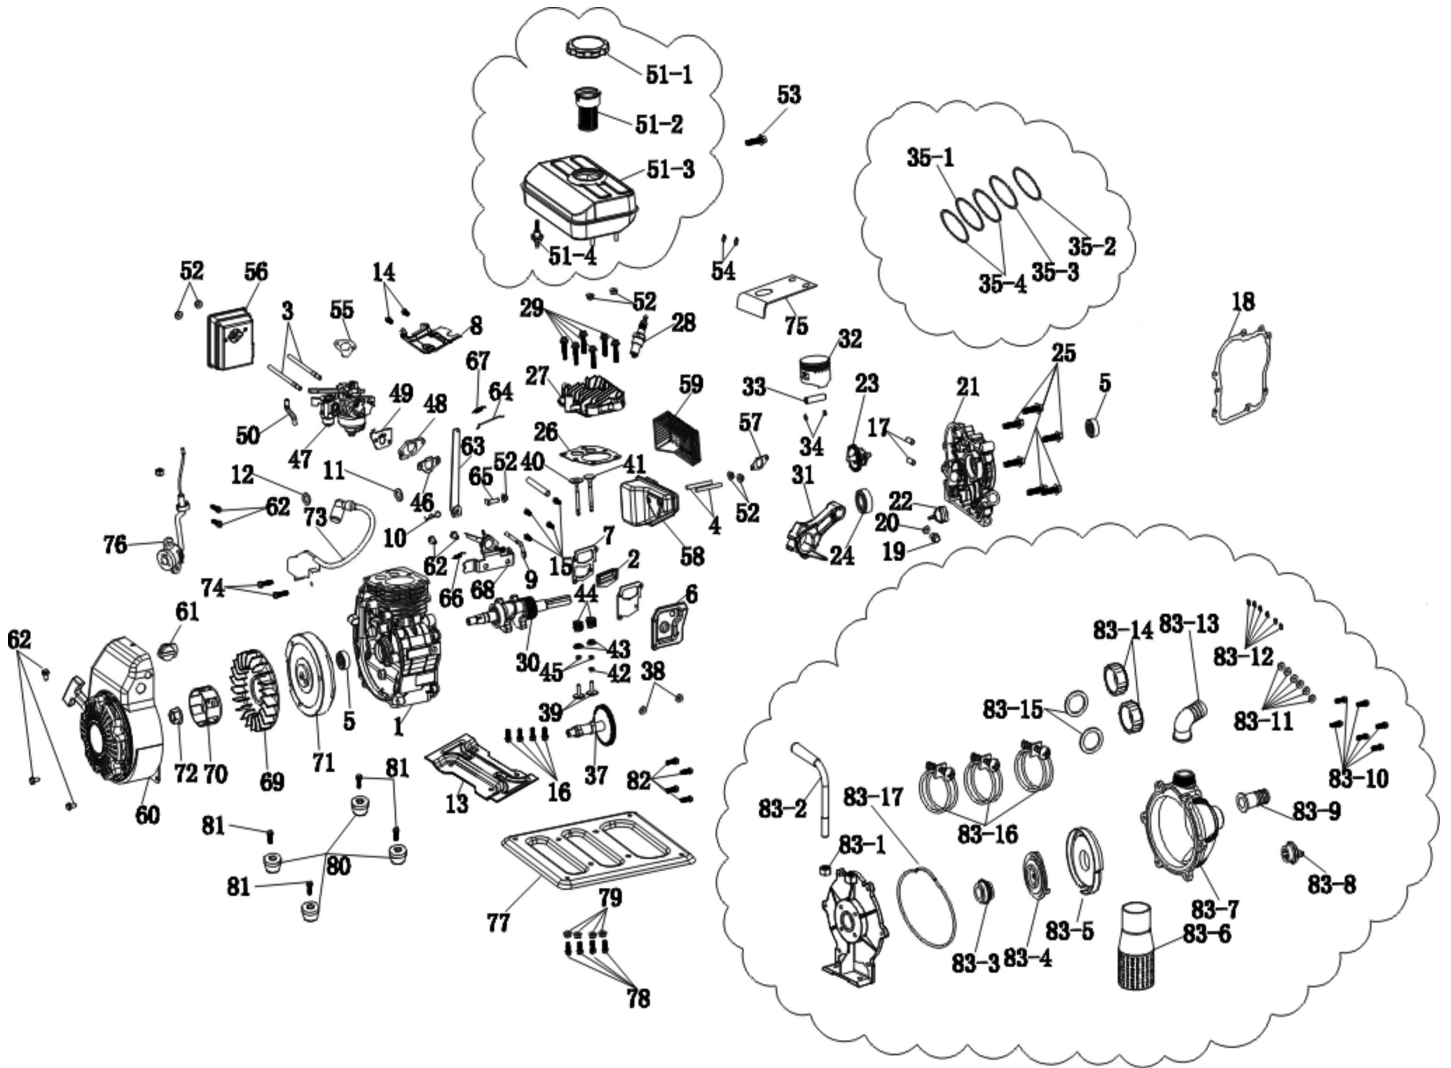

85L/MIN, 2.5HP PETROL WATER PUMP

87680 - PWP27 SPARE PARTS DRAWING

85L/MIN, 2.5HP PETROL

WATER PUMP**87680 - PWP27 SPARE PARTS DRAWING**

Key No.	Part No.	Stock No.	Description	Key No.	Part No.	Stock No.	Description
1	Y-PWP27-01	15921	Crankcase assembly	39	Y-PWP27-39	15969	Tappet
2	Y-PWP27-02	15922	Clapboard	40	Y-PWP27-40	15970	Exhaust valve
3	Y-PWP27-03	15923	Bolt	41	Y-PWP27-41	15971	Intake valve
4	Y-PWP27-04	15924	Bolt	42	Y-PWP27-42	15972	Oil drip pan
5	Y-PWP27-05	15925	Seal	43	Y-PWP27-43	15973	Valve spring seat
6	Y-PWP27-06	15926	Oil filter cover	44	Y-PWP27-44	15974	Valve spring
7	Y-PWP27-07	15927	Sealing gasket	45	Y-PWP27-45	15975	Valve cap
8	Y-PWP27-08	15929	Flow guard lower	46	Y-PWP27-46	15976	Washer
9	Y-PWP27-09	15930	Sway bar	47	Y-PWP27-47	15977	Carburettor
10	Y-PWP27-10	15931	Keeper	48	Y-PWP27-48	15979	Connecting block
11	Y-PWP27-11	15935	Keeper seal	49	Y-PWP27-49	15980	Washer
12	Y-PWP27-12	15937	Washer	50	Y-PWP27-50	15981	Fuel pipe
13	Y-PWP27-13	15938	Baseboard	51-1	Y-PWP27-51-1	15982	Fuel tank cap
14	Y-PWP27-14	15939	Bolt	51-2	Y-PWP27-51-2	15983	Filter
15	Y-PWP27-15	15940	Bolt	51-3	Y-PWP27-51-3	15984	Fuel tank
16	Y-PWP27-16	15941	Bolt	51-4	Y-PWP27-51-4	15985	Oil outlet hose
17	Y-PWP27-17	15942	Pin	52	Y-PWP27-52	15987	Nut
18	Y-PWP27-18	15943	Gasket	53	Y-PWP27-53	15988	Bolt
19	Y-PWP27-19	15945	Bolt	54	Y-PWP27-54	15989	Pipe clamp
20	Y-PWP27-20	15946	Washer	55	Y-PWP27-55	15990	Washer
21	Y-PWP27-21	15947	Crankcase cover	56	Y-PWP27-56	15991	Air cleaner
22	Y-PWP27-22	15948	Dipstick	57	Y-PWP27-57	15992	Washer
23	Y-PWP27-23	15949	Driven gear sub assembly	58	Y-PWP27-58	15993	Muffler
24	Y-PWP27-24	15950	Bearing 6203	59	Y-PWP27-59	15995	Muffler hood
25	Y-PWP27-25	15951	Bolt	60	Y-PWP27-60	15996	Recoil starter assembly
26	Y-PWP27-26	15953	Gasket	61	Y-PWP27-61	15997	Ignition key
27	Y-PWP27-27	15954	Cylinder cover	62	Y-PWP27-62	15998	Bolt
28	Y-PWP27-28	15955	Spark plug	63	Y-PWP27-63	15999	Speed regulating arm
29	Y-PWP27-29	15956	Bolt	64	Y-PWP27-64	16000	Pulling rod
30	Y-PWP27-30	15957	Crankshaft assembly	65	Y-PWP27-65	16001	Bolt
31	Y-PWP27-31	15958	Connecting rod	66	Y-PWP27-66	16002	Back spring
32	Y-PWP27-32	15959	Piston	67	Y-PWP27-67	16003	Governor assistant spring
33	Y-PWP27-33	15961	Piston pin	68	Y-PWP27-68	16004	Governor mount
34	Y-PWP27-34	15962	Pin circlip	69	Y-PWP27-69	16005	Flywheel fan
35-1	Y-PWP27-35-1	15963	Oil ring	70	Y-PWP27-70	16007	Starting cup
35-2	Y-PWP27-35-2	15964	Ring 1	71	Y-PWP27-71	16008	Flywheel
35-3	Y-PWP27-35-3	15965	Ring 2	72	Y-PWP27-72	16010	Nut
35-4	Y-PWP27-35-4	15966	Scraping ring	73	Y-PWP27-73	16011	Ignition coil
37	Y-PWP27-37	15967	Camshaft	74	Y-PWP27-74	16012	Bolt
38	Y-PWP27-38	15968	Camshaft washer	75	Y-PWP27-75	16013	Shield