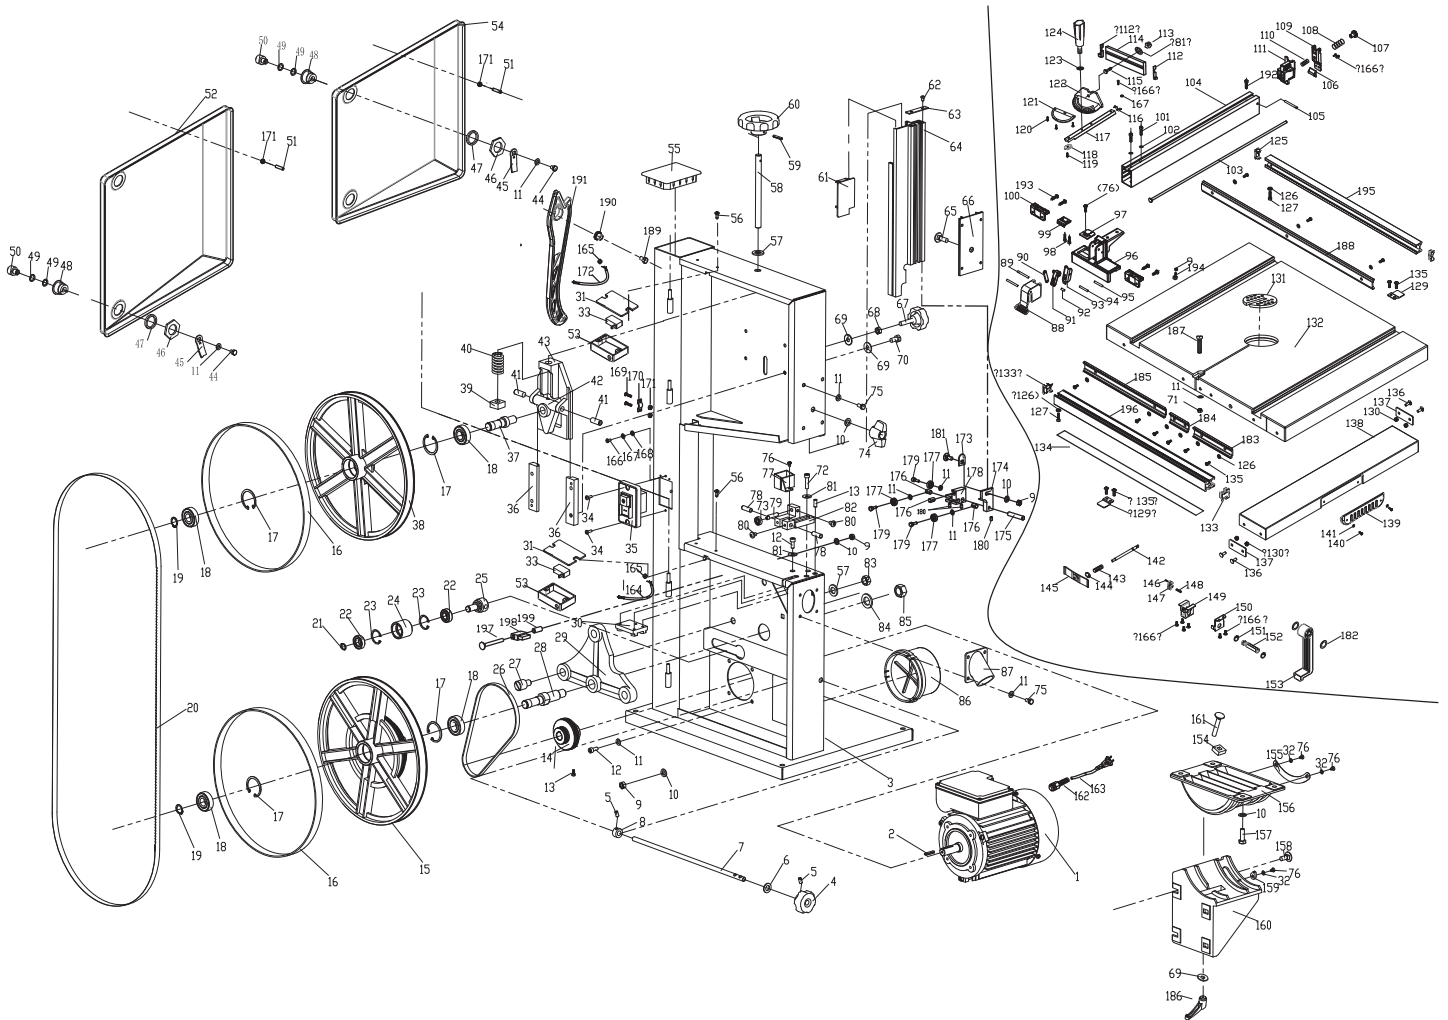

DRAPER[®]

230V 305mm

BANDSAW

98445 – BS305/750SF SPARE PARTS DRAWING

STORM FORCE

230V 305mm

BANDSAW

98445 – BS305/750SF SPARE PARTS LISTING

KEY No.	PART No.	STOCK No.	DESCRIPTION
1 & 2	YBS305/750-01A	74013	Motor assembly
3			(NP) Frame
4 – 8	YBS305/750-04A	74028	Adjusting handle assembly
13 & 14	YBS305/750-14A	74040	Motor pulley assembly
15 – 18	YBS305/750-15A	74313	Lower wheel assembly
20			Blade
21 – 25, 27, 29, 57 & 83	YBS305/750-29A	74434	Mounting plate assembly
26	YBS305-159	14228	Belt
19, 28, 84 & 85	YBS305/750-28A	74560	Lower wheel shaft assembly
31, 33, 53 & 56	YBS305/750-33A	75035	Micro switch assembly
34 & 35	YBS305/750-35A	75243	Switch
19, 37 & 67 – 69	YBS305/750-37A	75367	Upper wheel shaft assembly
16 – 18 & 38	YBS305/750-38A	75368	Upper wheel assembly
36, 41 – 43, 69 & 70	YBS305/750-42A	76194	Adjusting plate assembly
11, 44 – 52 & 171	YBS305/750-52A	76197	Lower door assembly
11, 44 – 51, 54 & 171	YBS305/750-54A	76198	Upper door assembly
55	YBS305/750-55	76200	End cap
39, 40 & 57 – 60	YBS305/750-60A	76202	Adjusting handle assembly
61 – 66	YBS305/750-66A	76203	Protecting cover assembly
71			(NP) Nut M6
12, 13, 30, 72, 73 & 78 – 82	YBS305/750-30A	76206	Guide block assembly
74	YBS305/750-74	76208	Knob
75			(NP) Bolt M6x12
76 & 77	YBS305/750-77A	76243	Lower protecting cover assembly